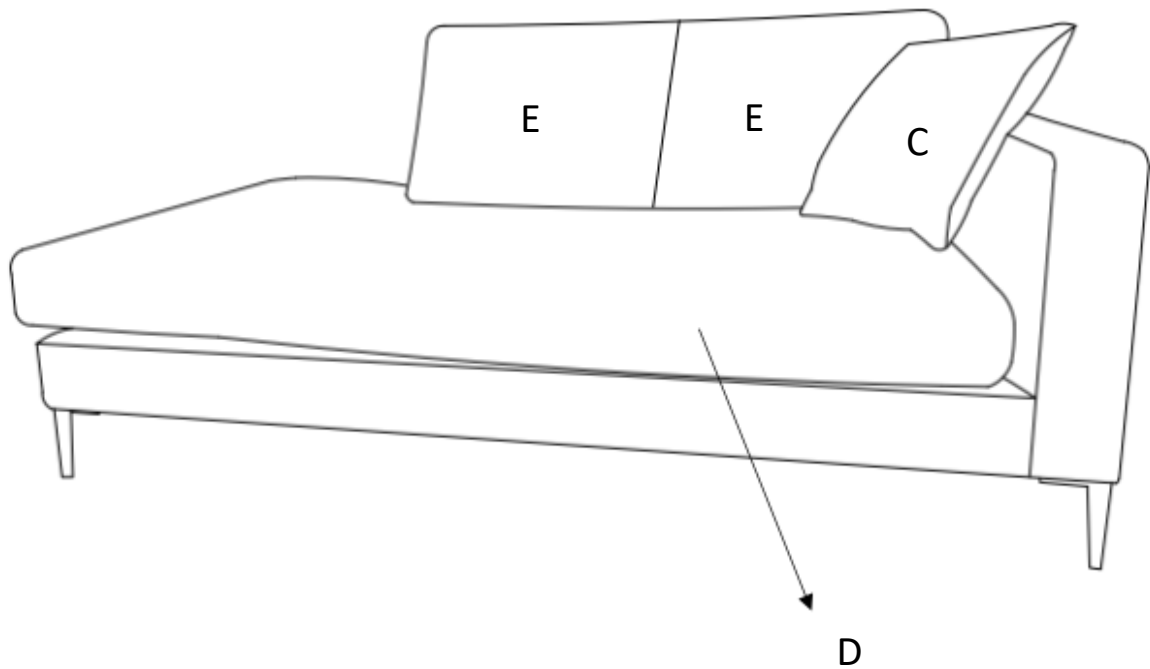

# COZY DAYBED RIGHT

5mm

M8x20

A

4x

B

8x

C