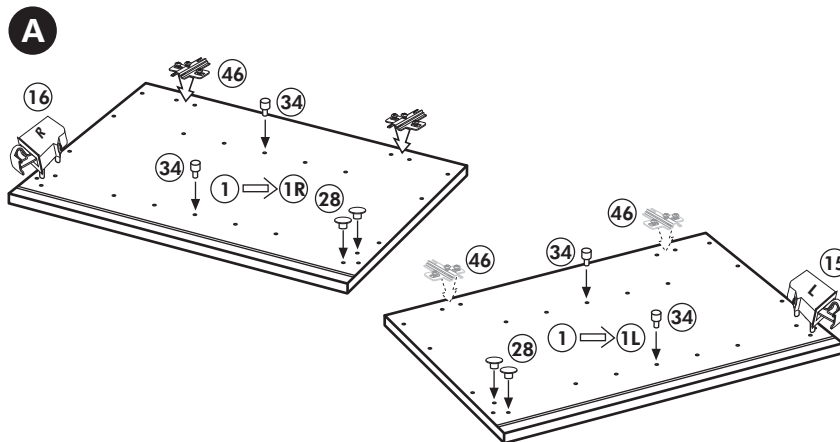

D

68 2x 	23 8x Ø 3
34 4x 	27 8x 3,0 x 20
28 4x Ø 10 	26 2x 4,0 x 30 M4 x 30
60 2x Ø 5 	15 1x
22 8x 	16 1x
46 2x 	69 2x
21 1x 	42 2x

E

F

Hängeschrank

Nr. 102 Rev.00

68 2x L-shaped screw	23 10x Washer Ø 3
28 4x Washer Ø 10	27 18x Screw 3,0 x 20
60 4x Washer Ø 5	26 4x Screw 4,0 x 30 M4 x 30
22 10x Screw	15 1x Bracket
34 4x Washer	16 1x Bracket