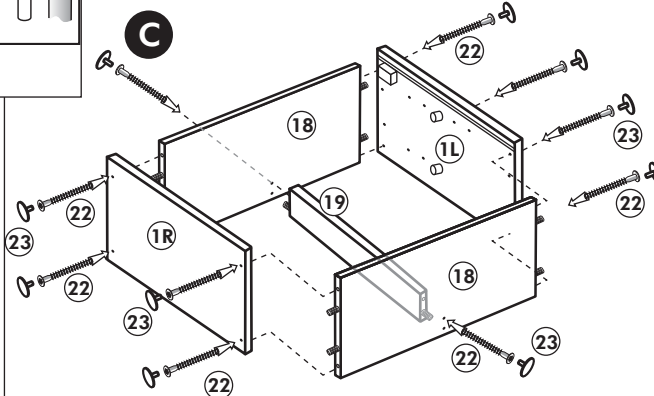

D

68 2x 	23 8x Ø 3
34 4x 	27 8x 3,0 x 20
28 4x Ø 10 	26 2x 4,0 x 30 M4 x 30
60 2x Ø 5 	15 1x
22 8x 	16 1x
46 2x 	69 2x
21 1x 	42 2x

E

F

Hängeschrank

Nr. 102 Rev.00

68 2x L-shaped screw	23 10x Washer Ø 3
28 4x Washer Ø 10	27 18x Screw 3,0 x 20
60 4x Washer Ø 5	26 4x Screw 4,0 x 30 M4 x 30
22 10x Screw	15 1x Bracket
34 4x Washer	16 1x Bracket