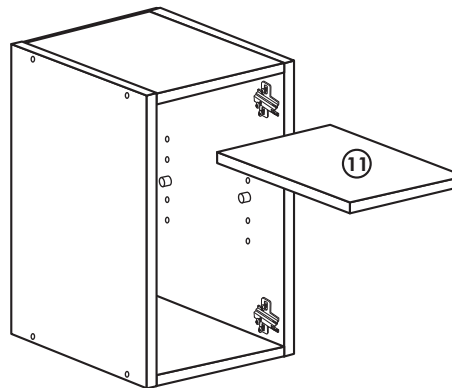

D

68 2x 	23 8x Ø 3
34 4x 	27 8x 3,0 x 20
28 4x Ø 10 	26 2x 4,0 x 30 M4 x 30
60 2x Ø 5 	15 1x
22 8x 	16 1x
46 2x 	69 2x
21 1x 	42 2x

E

F

Hängeschrank

Nr. 102 Rev.00

68 2x L-shaped screw	23 10x Washer Ø 3
28 4x Washer Ø 10	27 18x Screw 3,0 x 20
60 4x Washer Ø 5	26 4x Screw 4,0 x 30 M4 x 30
22 10x Screw	15 1x Bracket
34 4x Washer	16 1x Bracket