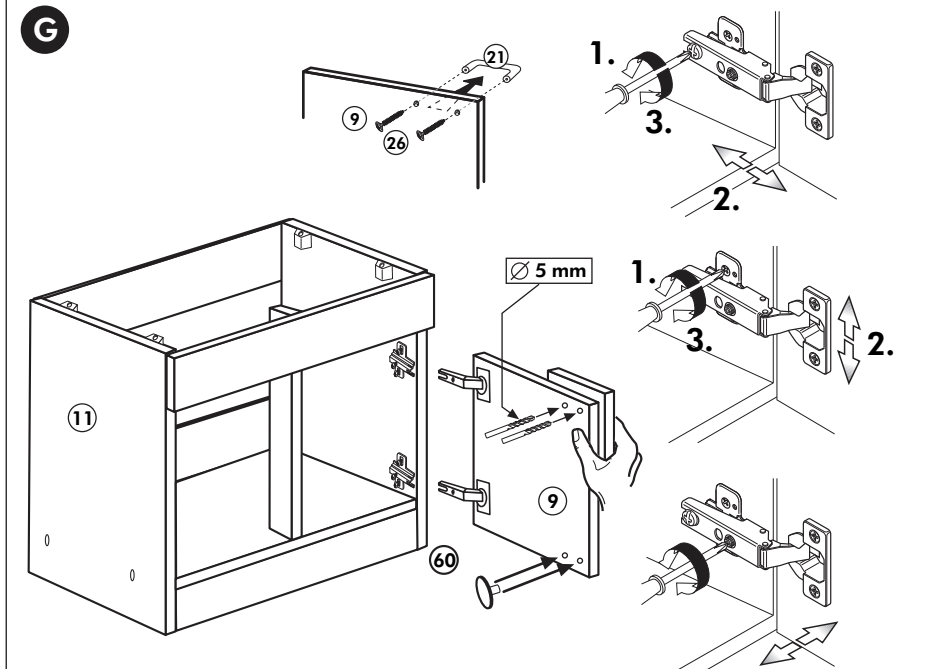

Spüle-Unterschrank

Nr. 401 Rev.00