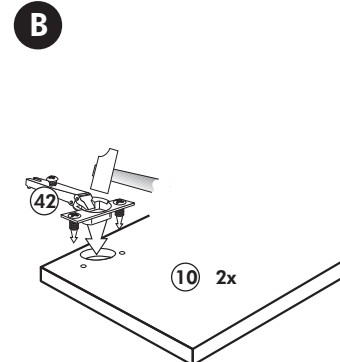

D

68 2x 	23 8x Ø 3
34 4x 	27 8x 3,0 x 20
28 4x Ø 10 	26 2x 4,0 x 30 M4 x 30
60 2x Ø 5 	15 1x
22 8x 	16 1x
46 2x 	69 2x
21 1x 	42 2x

E

F

Hängeschrank

Nr. 102 Rev.00

68 2x L-shaped screw	23 10x Washer Ø 3
28 4x Washer Ø 10	27 18x Screw 3,0 x 20
60 4x Washer Ø 5	26 4x Screw 4,0 x 30 M4 x 30
22 10x Screw	15 1x Bracket
34 4x Washer	16 1x Bracket