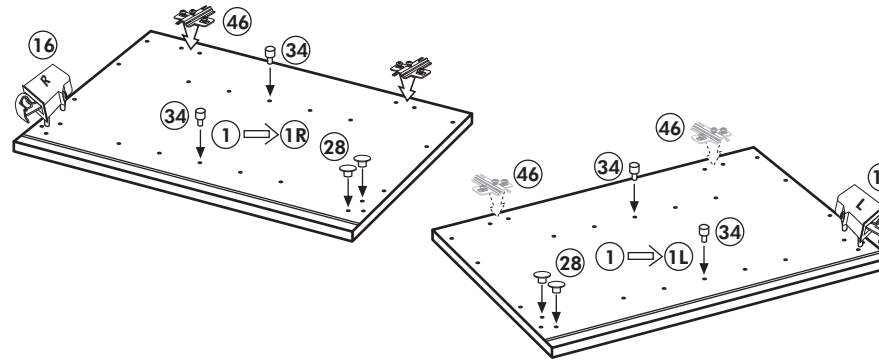

Hängeschrank

Nr. 101 Rev.00

A