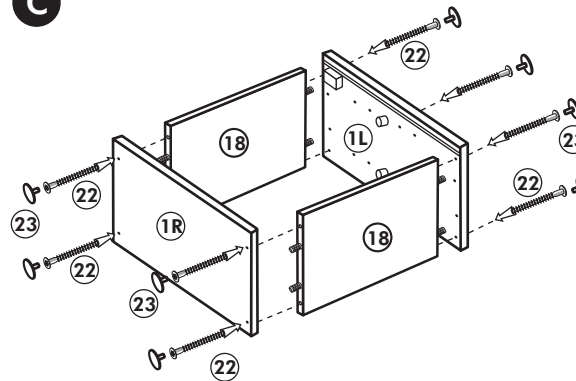

D

68 2x 	23 8x Ø 3
34 4x 	27 8x 3,0 x 20
28 4x Ø 10 	26 2x 4,0 x 30 M4 x 30
60 2x Ø 5 	15 1x
22 8x 	16 1x
46 2x 	69 2x
21 1x 	42 2x

E

F

Hängeschrank

Nr. 102 Rev.00

68 2x L-shaped screw	23 10x Washer Ø 3
28 4x Washer Ø 10	27 18x Screw 3,0 x 20
60 4x Washer Ø 5	26 4x Screw 4,0 x 30 M4 x 30
22 10x Screw	15 1x Bracket
34 4x Washer	16 1x Bracket