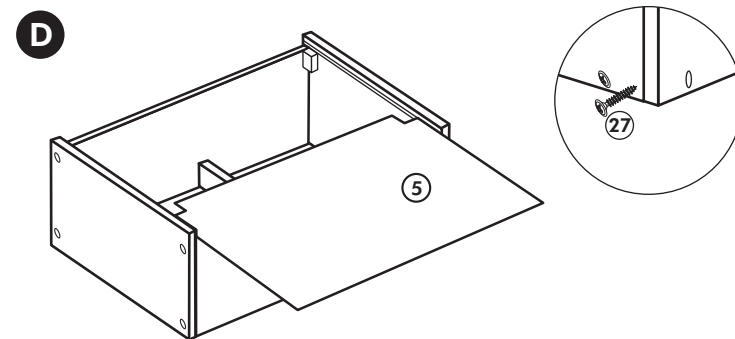

D

68 2x 	23 8x Ø 3
34 4x 	27 8x 3,0 x 20
28 4x Ø 10 	26 2x 4,0 x 30 M4 x 30
60 2x Ø 5 	15 1x
22 8x 	16 1x
46 2x 	69 2x
21 1x 	42 2x

E

F

Hängeschrank

Nr. 102 Rev.00

68 2x L-shaped screw	23 10x Washer Ø 3
28 4x Washer Ø 10	27 18x Screw 3,0 x 20
60 4x Washer Ø 5	26 4x Screw 4,0 x 30 M4 x 30
22 10x Screw	15 1x Bracket
34 4x Washer	16 1x Bracket