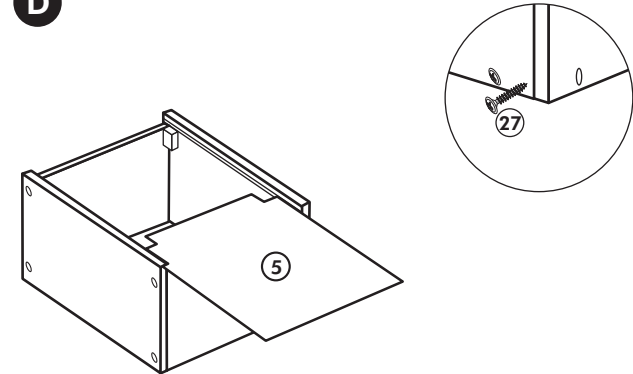

D

68 2x 	23 8x Ø 3
34 4x 	27 8x 3,0 x 20
28 4x Ø 10 	26 2x 4,0 x 30 M4 x 30
60 2x Ø 5 	15 1x
22 8x 	16 1x
46 2x 	69 2x
21 1x 	42 2x

E

F

Hängeschrank

Nr. 102 Rev.00

68 2x L-shaped screw	23 10x Washer Ø 3
28 4x Washer Ø 10	27 18x Screw 3,0 x 20
60 4x Washer Ø 5	26 4x Screw 4,0 x 30 M4 x 30
22 10x Screw	15 1x Bracket
34 4x Washer	16 1x Bracket