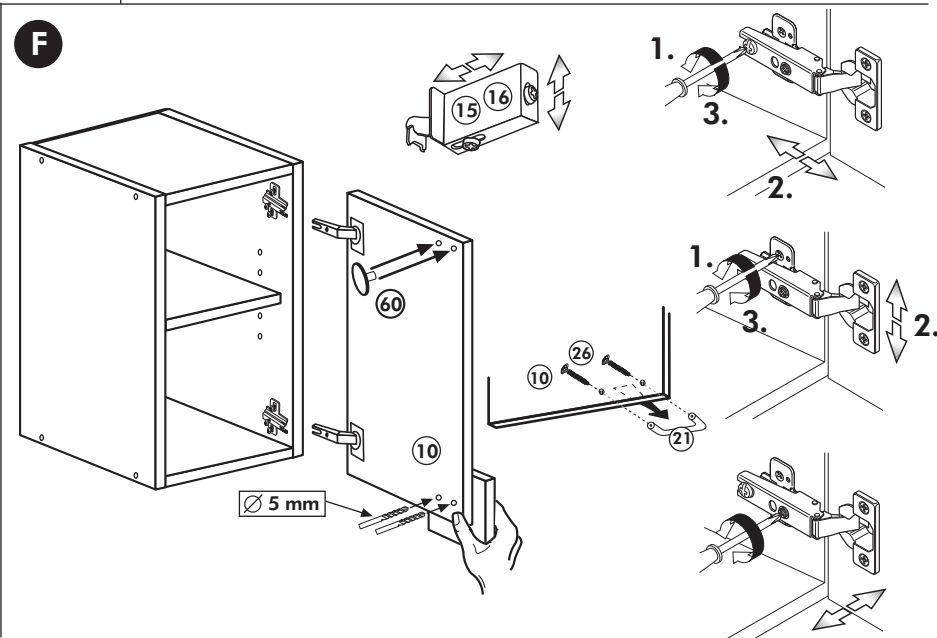

D

68 2x 	23 8x Ø 3
34 4x 	27 8x 3,0 x 20
28 4x Ø 10 	26 2x 4,0 x 30 M4 x 30
60 2x Ø 5 	15 1x
22 8x 	16 1x
46 2x 	69 2x
21 1x 	42 2x

E

F

Hängeschrank

Nr. 102 Rev.00

68 2x L-shaped screw	23 10x Washer Ø 3
28 4x Washer Ø 10	27 18x Screw 3,0 x 20
60 4x Washer Ø 5	26 4x Screw 4,0 x 30 M4 x 30
22 10x Screw	15 1x Bracket
34 4x Washer	16 1x Bracket