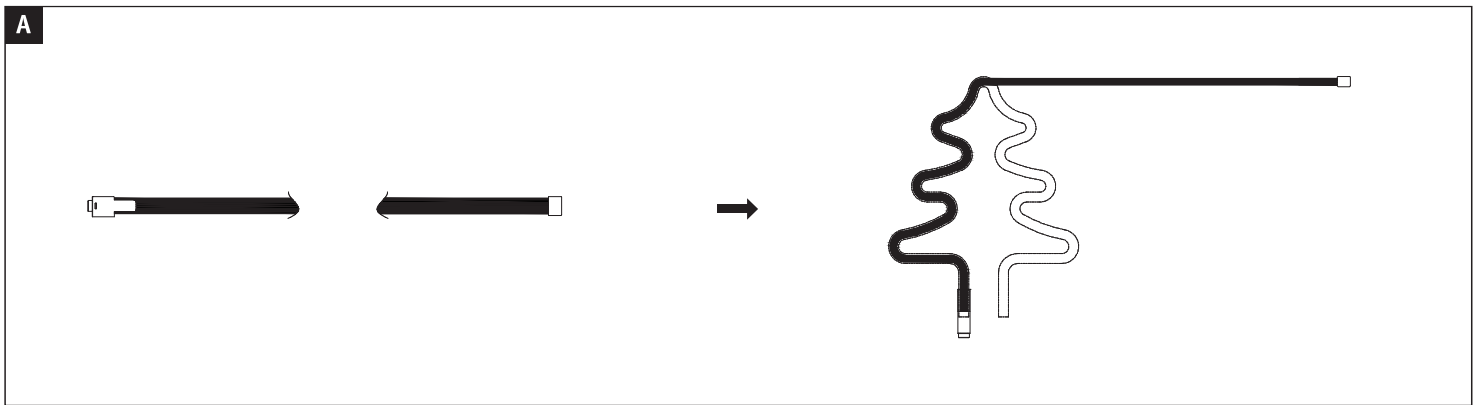

Art.-Nr.: 705.61
705.62
705.63
705.64
705.58

705.61_62_63_64

1x 1x incl.

705.58

1x 1x incl.

CE PY0 05/19

Attention:

a) Do not twist the strip

b) Do not bend the strip in vertical lighting direction

c) Fold the strip with the diameter not less than 3cm