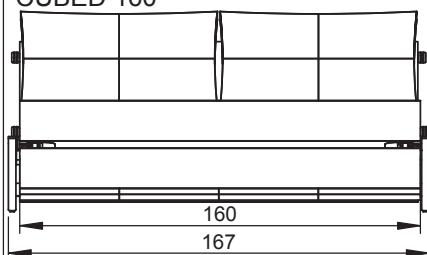

CUBED 90

2,54 cm = 1 US INCH

CUBED 140

2,54 cm = 1 US INCH

CUBED 160

2,54 cm = 1 US INCH

1

2