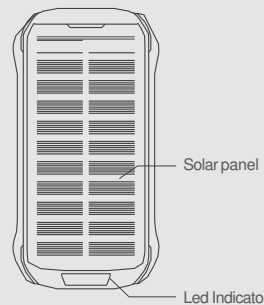

Weight

379g/ 565 g

PACKAGING INCULDED

- ⊙ SACA PEAK
- ⊙ Charging Cable
- ⊙ Velcro Strap

SKU

10,000 mAh
20,000 mAh

VPSPB-FL10
VPSPB-FL20