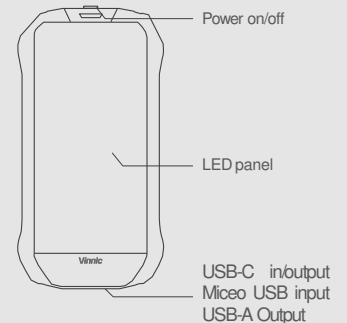

Weight

379g/ 565 g

PACKAGING INCULDED

- ⊙ SACA PEAK
- ⊙ Charging Cable
- ⊙ Velcro Strap

SKU

10,000 mAh
20,000 mAh

VPSPB-FL10
VPSPB-FL20