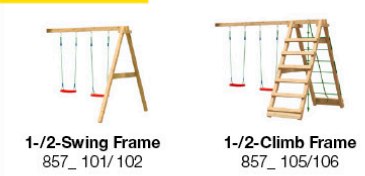

Playtowers

Playhouses

Modules

Links

Swings

Frames

Accessories