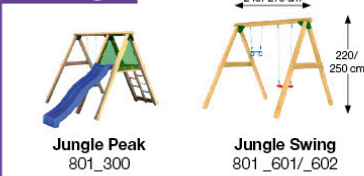

Links

Swings