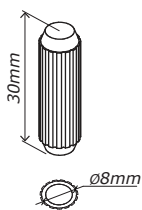

SR0735B

QF5194

MADE IN ITALY
Produced by COMPOSAD srl, Via Lombardia 29, 46019 Viadana (MN) ITALY

1h

BU3356

G156
x10

H1
x10

H70
x2

V13
x4

T28
x10

T97
x10

G66
x4

G65
x4

H118
x4

P14
x4

FS3087
1720x436x38mm/
67,72" x 17,16" x 1,49"

F18156
693x686x38mm/
27,28" x 27,00" x 1,49"

CA3343
1800x690x38mm/
70,87" x 27,16" x 1,49"

F18155
693x686x38mm/
27,28" x 27,00" x 1,49"

1

2

3

4

6