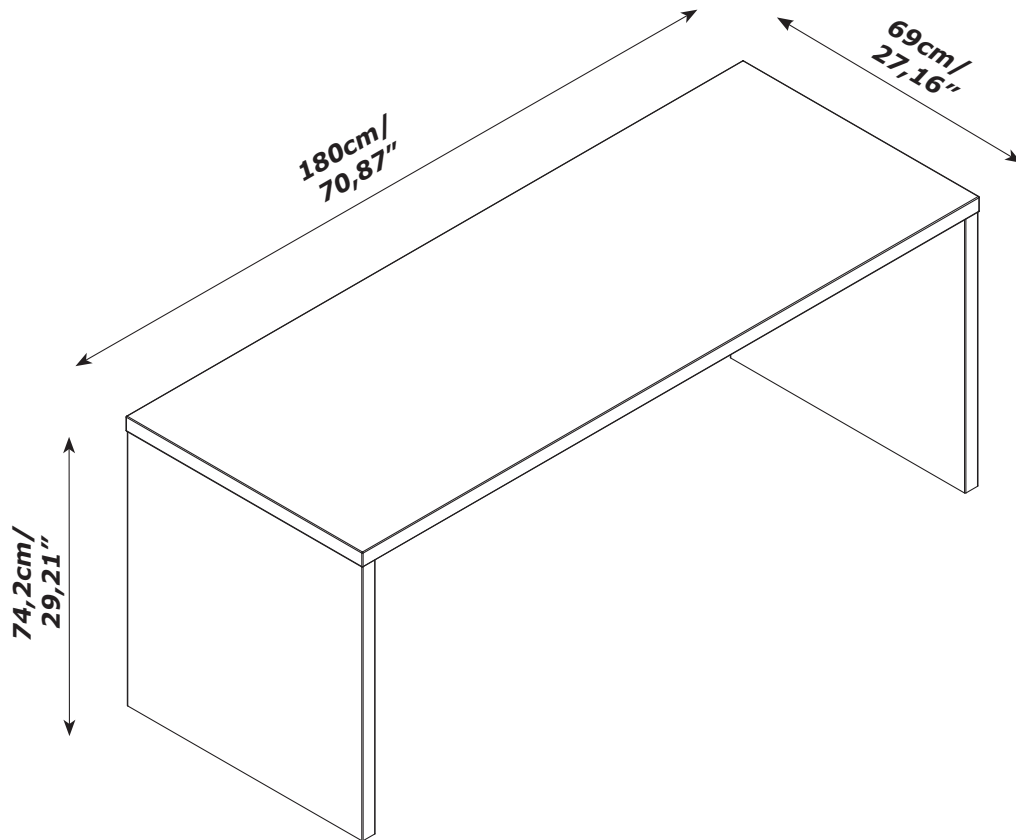

SR0735B

QF5194

MADE IN ITALY
Produced by COMPOSAD srl, Via Lombardia 29, 46019 Viadana (MN) ITALY

1h

BU3356

G156
x10

H1
x10

H70
x2

V13
x4

T28
x10

T97
x10

G66
x4

G65
x4

H118
x4

P14
x4

FS3087
1720x436x38mm/
67,72" x 17,16" x 1,49"

F18156
693x686x38mm/
27,28" x 27,00" x 1,49"

CA3343
1800x690x38mm/
70,87" x 27,16" x 1,49"

F18155
693x686x38mm/
27,28" x 27,00" x 1,49"

1

2

3

4

6