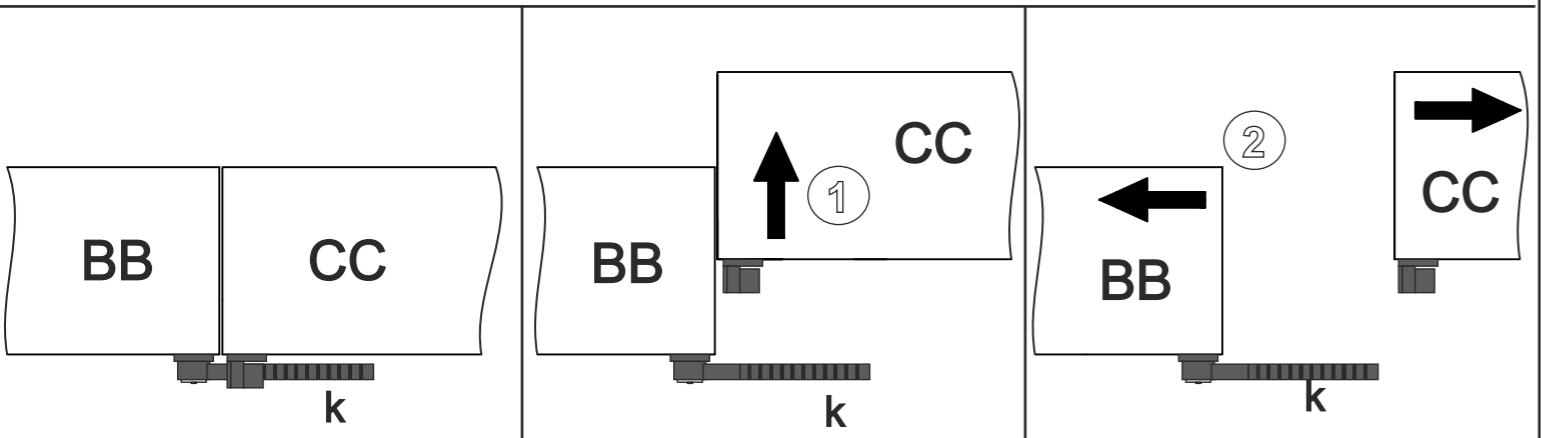

Ver: 29.07.21

COPENHAGEN 180 LED

19

COPENHAGEN 180 LED