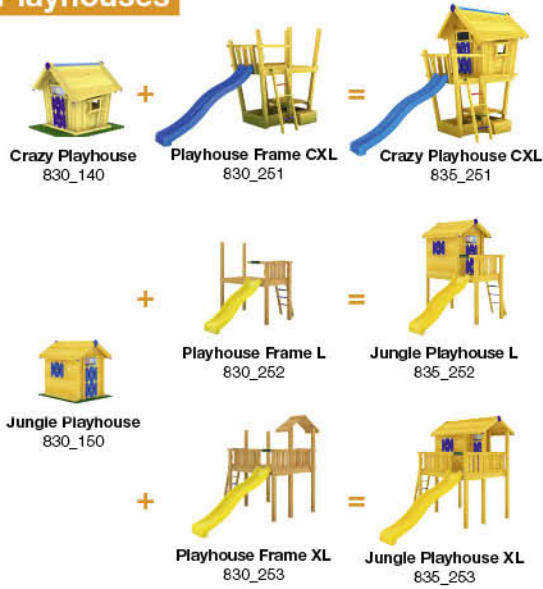

37 Product Identification

6x
002_041

1x
022_392

Playtowers

Playhouses

Swings

Links

Modules