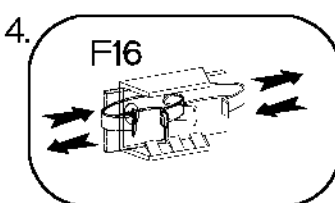

3.5x13mm

L=2200mm

P5

F16

L35

12

6

1