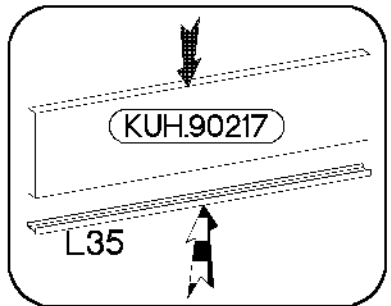

±3.5x13mm

P5

8

F16

4

KUH.90215

KUH.90215

2

- 1.
- 2.
- 3.
- 4.

KUH.90217

L35

±3.5x13mm

P5

12

F16

6

L=2200mm

L35

1