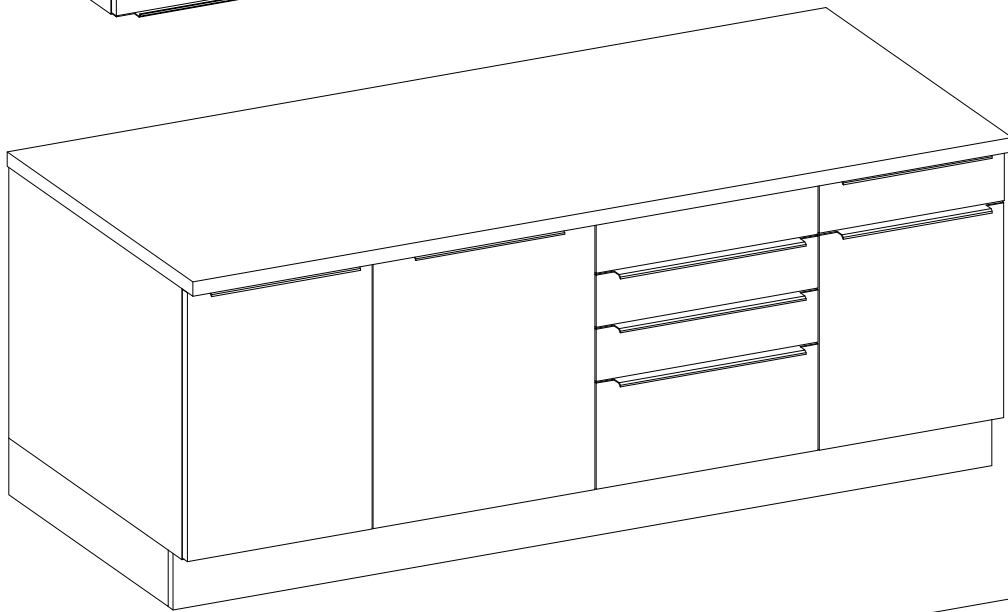

VARIANT 1

Colli	Spare Part	Dimension
Colli 6/6	KUH.20001	2200x600x38
	KUH.90215 x2	515x150x16
	KUH.90217	2199x150x16