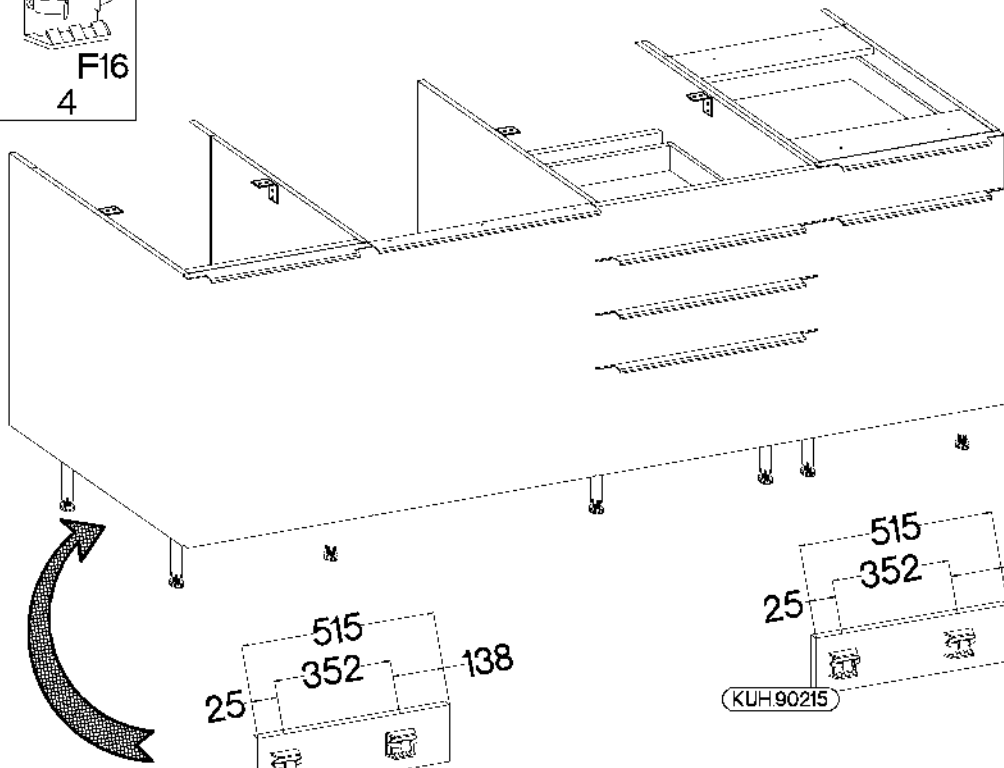

# VARIANT 1

Colli	Spare Part	Dimension
Colli 6/6	KUH.20001	2200x600x38
	KUH.90215 x2	515x150x16
	KUH.90217	2199x150x16

±3.5x13mm

P5

8

F16

4

KUH.90215