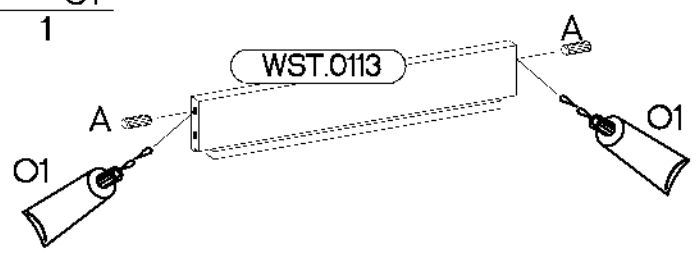

#12/10mm C5 2	#8x30mm A 4	 O1 1