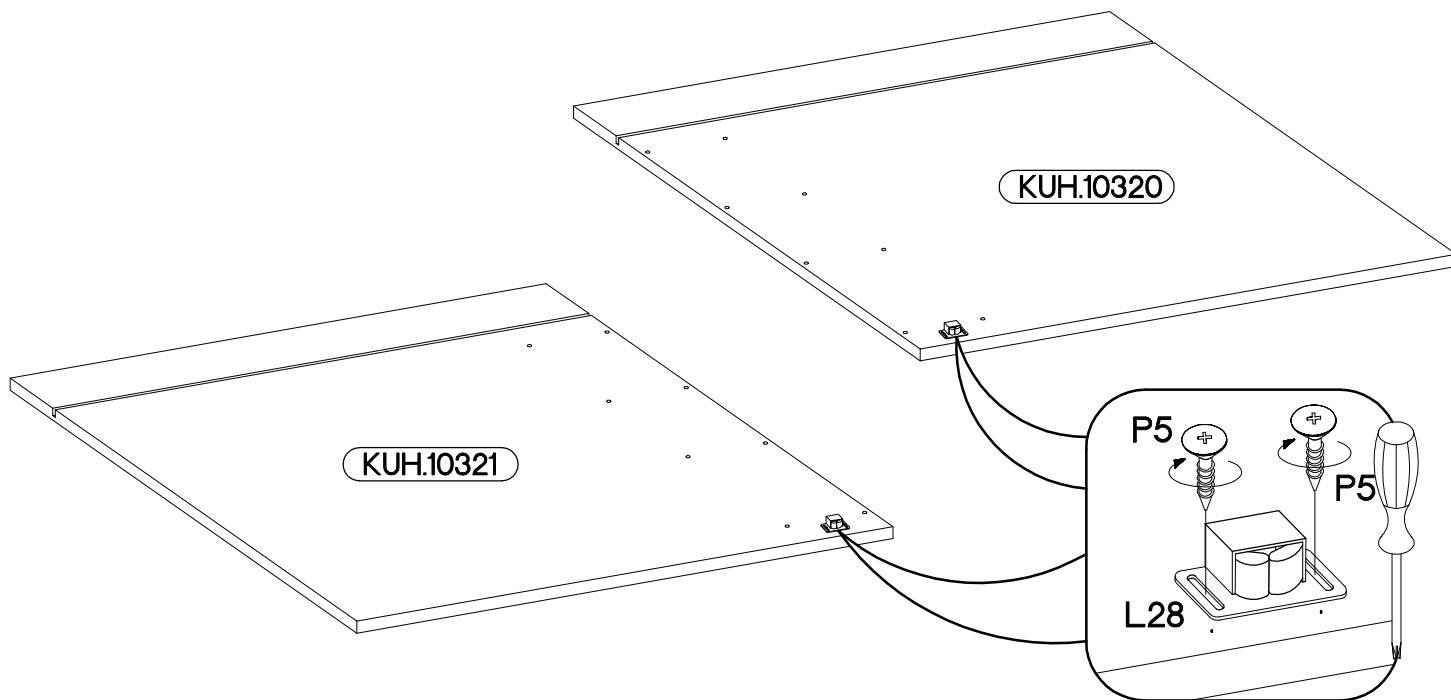

1

$\varnothing 8 \times 30 \text{mm}$ A	 L28	$\varnothing 3.5 \times 13 \text{mm}$ P5
4	2	8