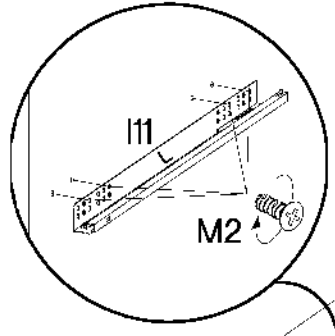

6

- 4 $\varnothing 8 \times 30 \text{mm}$
- 1 L=450mm
- 1 I11
- 8 $\varnothing 6.3 \times 13 \text{mm}$ M2