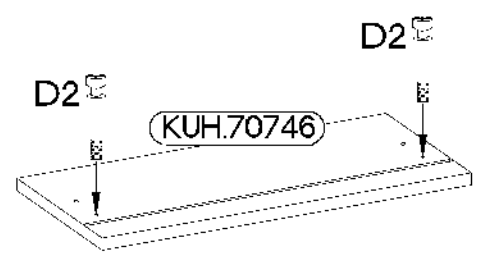

**ISM-KUH-01600**

Colli	Spare Part	Dimension
Colli 1/6	KUH.10318	720x560x16
	KUH.10319	720x560x16
	KUH.30003	466x430x16
	KUH.40151	467x485x16
	KUH.60003	713x485x2,5
	KUH.60274	448x437x2,5
	KUH.70742	568x496x16
	KUH.70746	138x496x16
	KUH.90006	467x100x16
	KUH.90007	467x100x16
	WST.0113	427x80x12
	WST.0115	450x80x12
	WST.0116	450x80x12

KUH.30003

KUH.40151

#12/10mm  C5 2	#8x30mm  A 4	 O1 1
---	---	---

2

#6x42mm  B2 2	 O1 1
---	--

3

L=20mm  D2 2
--

4