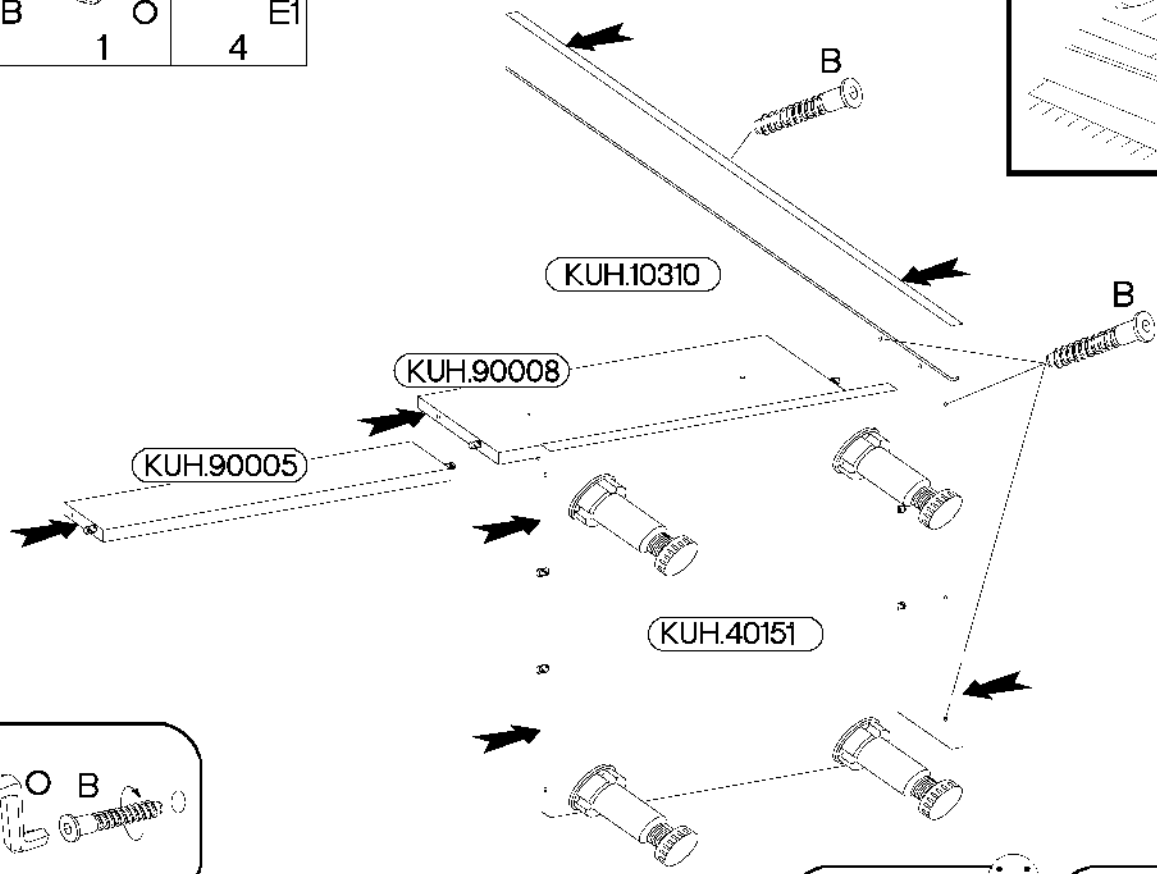

4

6,4 x 50mm

4

1

4

5