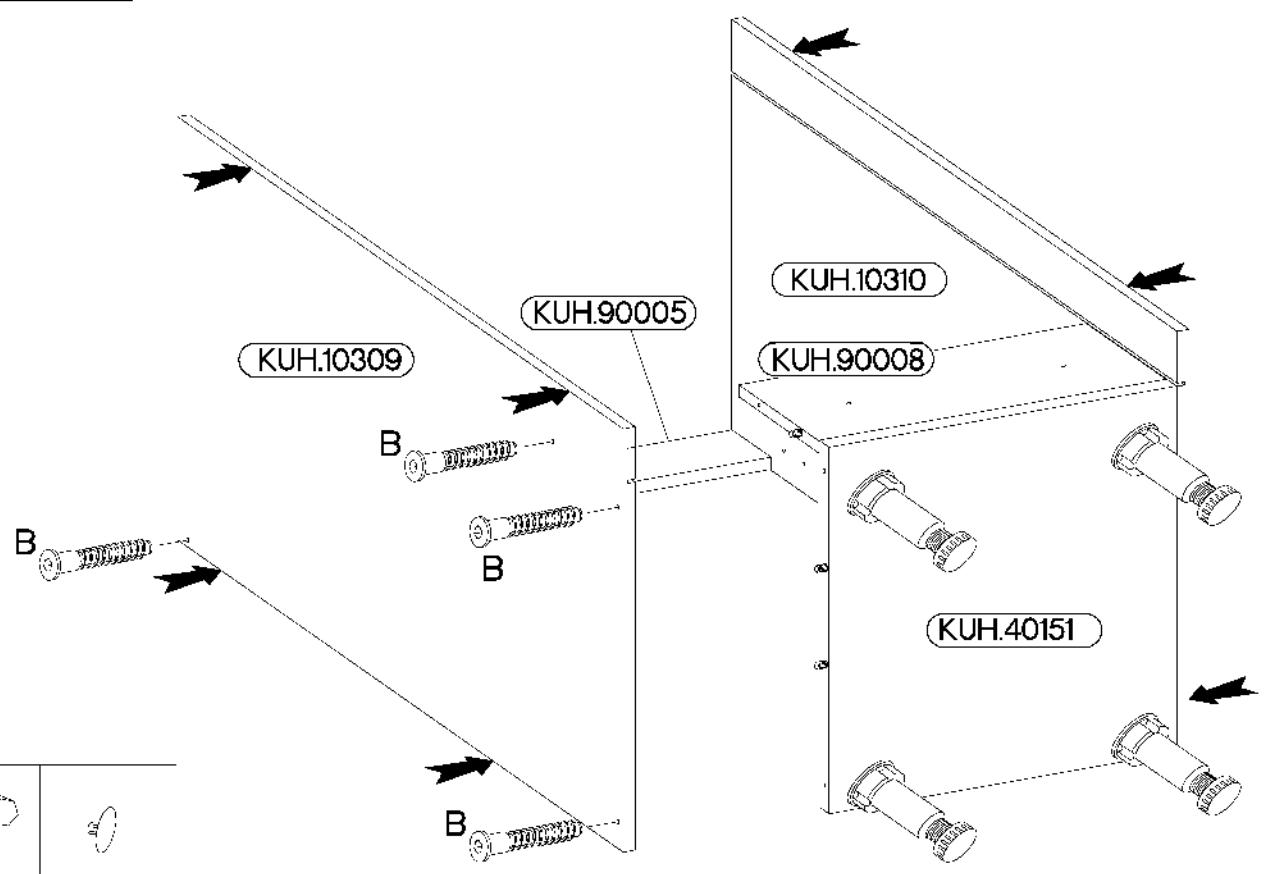

6,4 x 50mm

4

1

4