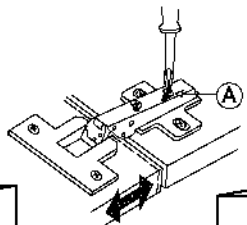

∅3.0x16mm	L=495mm
P11	SL50
3	1

VARIANT HIGH GLOSS

1.

2.

3.