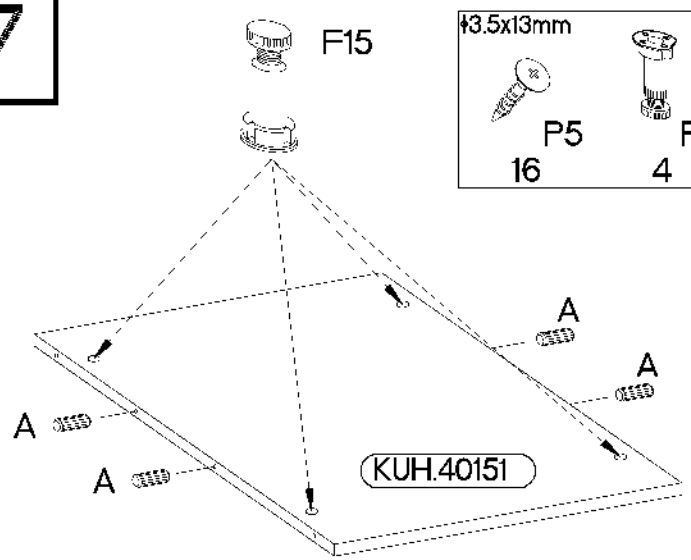

7

- 16 $\varnothing 3.5 \times 13 \text{mm}$ P5
- 4 F15
- 4 $\varnothing 8 \times 30 \text{mm}$ A