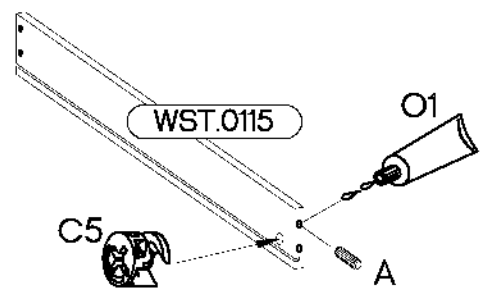

#12/10mm C5 2	#8x30mm A 4	 O1 1