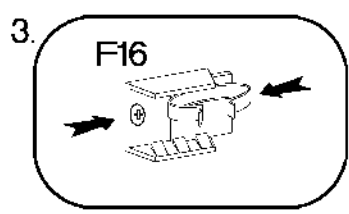

±3.5x13mm

P5

8

F16

4