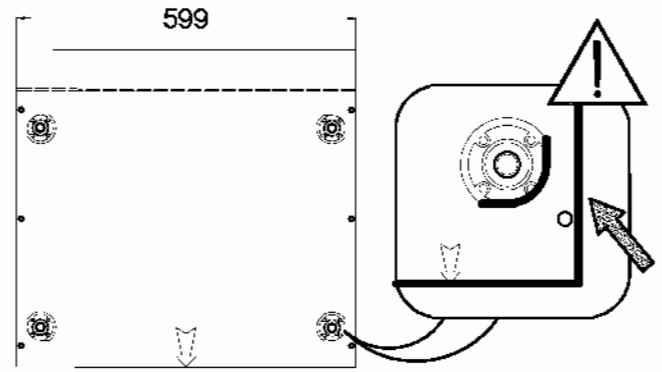

$\varnothing 8 \times 30 \text{mm}$ A 8	$\varnothing 3.5 \times 13 \text{mm}$ P5 16	 F15 4