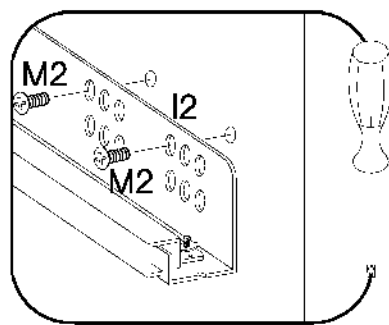

6

- 4 $\varnothing 8 \times 30 \text{mm}$
- 1 L=450mm
- 1 I11
- 8 $\varnothing 6.3 \times 13 \text{mm}$ M2