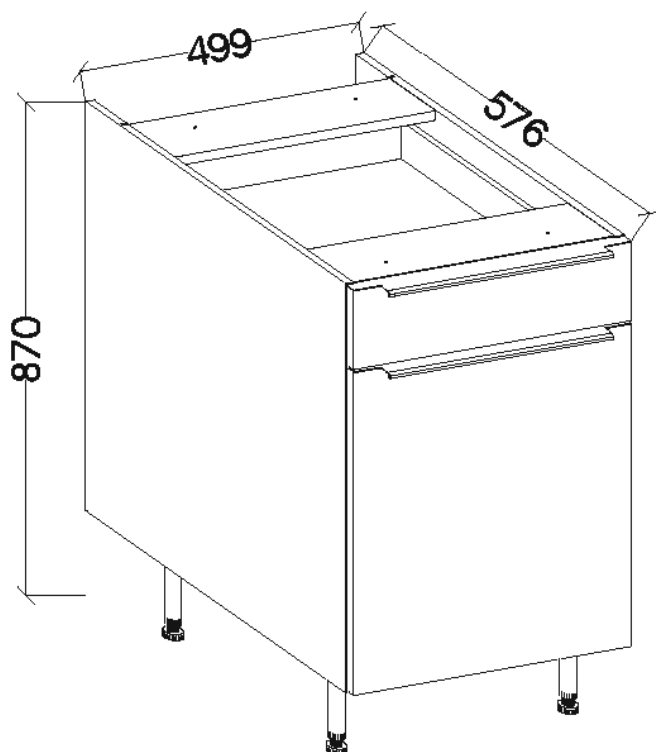

A	 B	 B2	 C5	 D2
12	8	2	2	2

 E1	 F15	 F16	 HG L=450mm	 L11	 J3	 L	
8	4	6	2	1	4	2	
 M2	 O	 O1	 P5	 P7	 P11	 R3	 SL50
8	1	1	32	8-10	6	4	2

ISM-KUH-01600