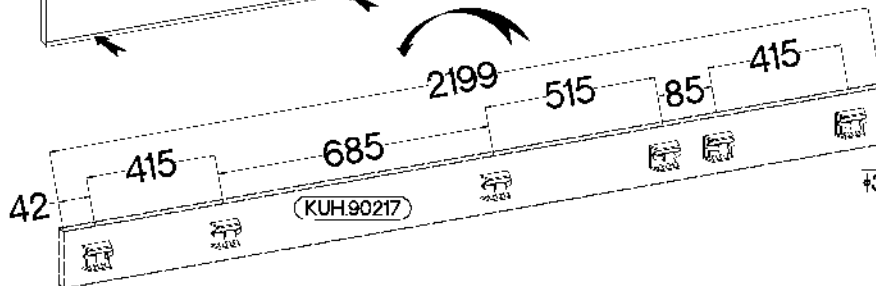

±3.5x13mm

P5

12

F16

6

L=2200mm

L35

1