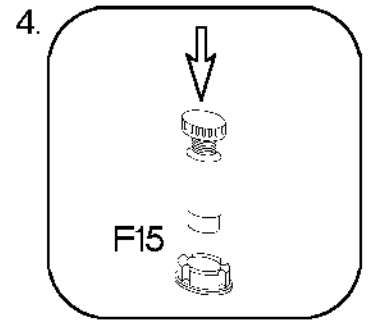

7

- 16 $\varnothing 3.5 \times 13 \text{mm}$ P5
- 4 F15
- 4 $\varnothing 8 \times 30 \text{mm}$ A