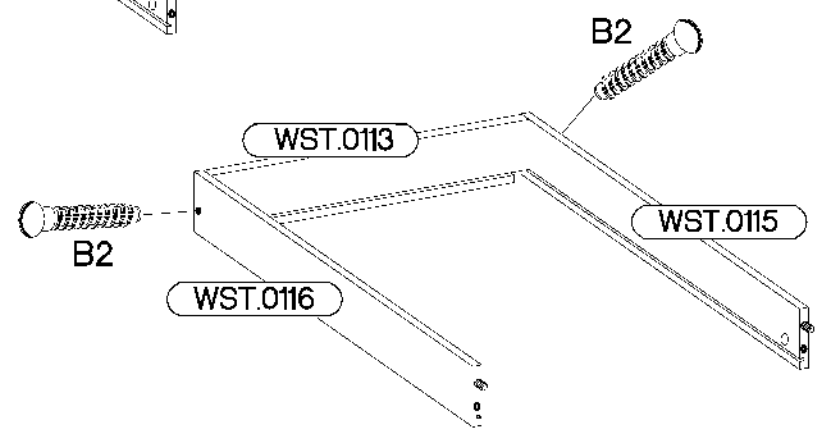

**ISM-KUH-01600**

Colli	Spare Part	Dimension
Colli 1/6	KUH.10318	720x560x16
	KUH.10319	720x560x16
	KUH.30003	466x430x16
	KUH.40151	467x485x16
	KUH.60003	713x485x2,5
	KUH.60274	448x437x2,5
	KUH.70742	568x496x16
	KUH.70746	138x496x16
	KUH.90006	467x100x16
	KUH.90007	467x100x16
	WST.0113	427x80x12
	WST.0115	450x80x12
	WST.0116	450x80x12

KUH.30003

KUH.40151

#12/10mm  C5 2	#8x30mm  A 4	 O1 1
---	---	---

2

#6x42mm  B2 2	 O1 1
---	--

3

L=20mm  D2 2
--

4

Colli	Spare Part	Dimension
Colli 4/6	KUH.10322	650x330x16
	KUH.10323	650x330x16
	KUH.30064	466x288x16
	KUH.40147 x2	467x314x16
	KUH.60276	646x485x2,5
	KUH.70743	644x496x16

**x2**

**ISM-KUH-01605**

2

6,4 x 50mm