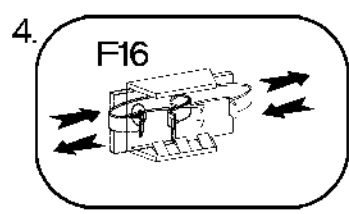

±3.5x13mm

P5

8

F16

4