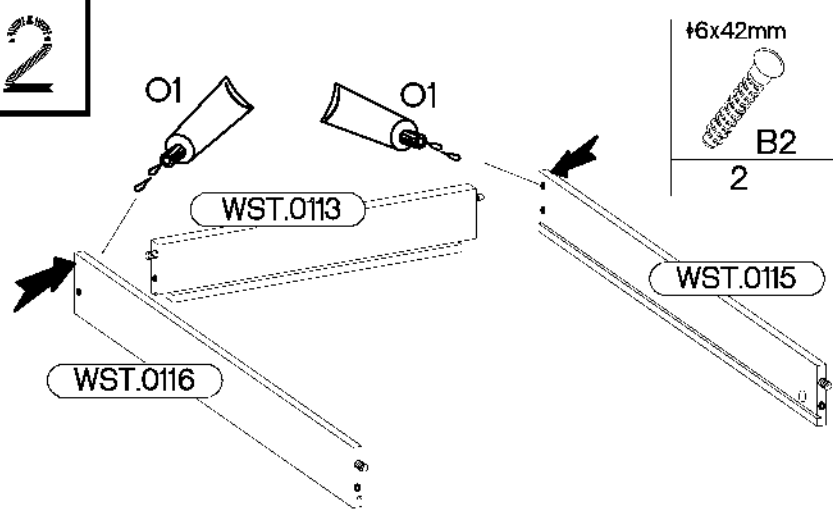

**ISM-KUH-01600**

Colli	Spare Part	Dimension
Colli 1/6	KUH.10318	720x560x16
	KUH.10319	720x560x16
	KUH.30003	466x430x16
	KUH.40151	467x485x16
	KUH.60003	713x485x2,5
	KUH.60274	448x437x2,5
	KUH.70742	568x496x16
	KUH.70746	138x496x16
	KUH.90006	467x100x16
	KUH.90007	467x100x16
	WST.0113	427x80x12
	WST.0115	450x80x12
	WST.0116	450x80x12

KUH.30003

KUH.40151

#12/10mm  C5 2	#8x30mm  A 4	 O1 1
---	---	---

2

#6x42mm  B2 2	 O1 1
---	--

3

L=20mm  D2 2
--

4

Colli	Spare Part	Dimension
Colli 5/6	KUH.10322	650x330x16
	KUH.10323	650x330x16
	KUH.30065	566x288x16
	KUH.40146 x2	567x314x16
	KUH.60278	646x585x2,5
	KUH.70744	644x596x16

ISM-KUH-01604

2

6,4 x 50mm

4

B

1

O

Colli	Spare Part	Dimension
Colli 4/6	KUH.10322	650x330x16
	KUH.10323	650x330x16
	KUH.30064	466x288x16
	KUH.40147 x2	467x314x16
	KUH.60276	646x485x2,5
	KUH.70743	644x496x16

**x2**

**ISM-KUH-01605**

2

6,4 x 50mm