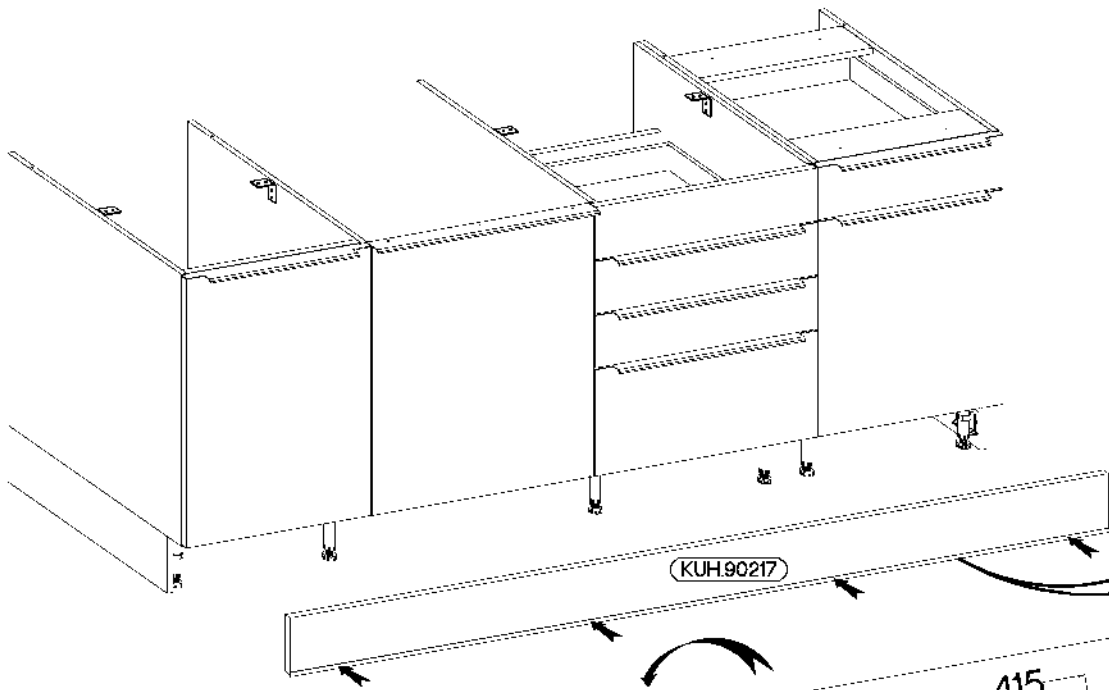

±3.5x13mm

P5

8

F16

4

KUH.90215

KUH.90215

2

- 1.
- 2.
- 3.
- 4.

KUH.90217

L35

±3.5x13mm

P5

12

F16

6

L=2200mm

L35

1