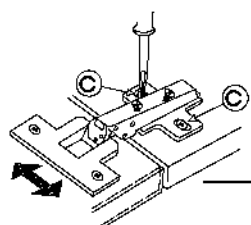

∅3.0x16mm	L=495mm
P11	SL50
3	1

VARIANT HIGH GLOSS

1.

2.

3.