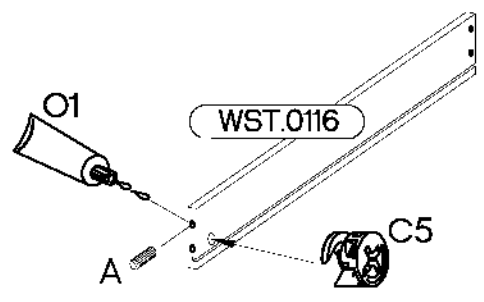

#12/10mm C5 2	#8x30mm A 4	 O1 1