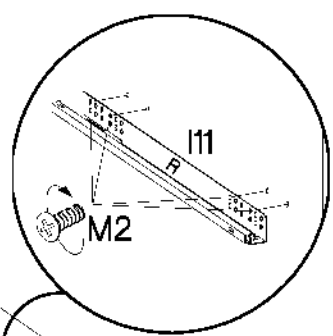

6

- 4 $\varnothing 8 \times 30 \text{mm}$
- 1 L=450mm
- 1 I11
- 8 $\varnothing 6.3 \times 13 \text{mm}$ M2