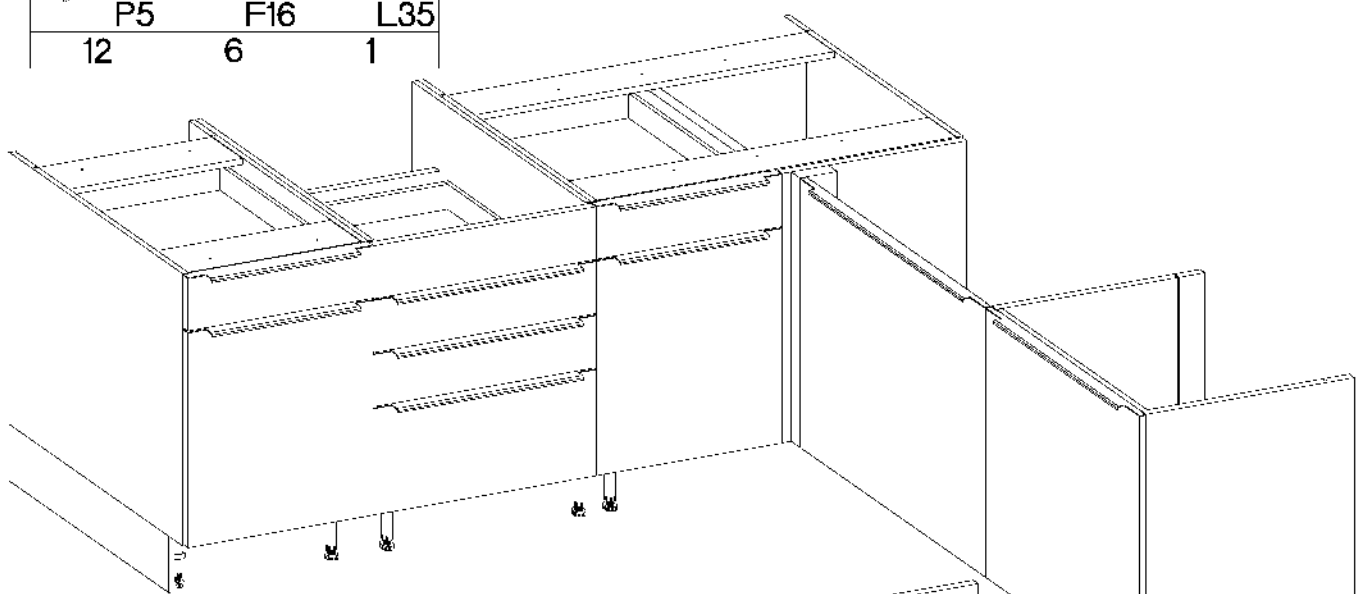

3.5x13mm

L=2200mm

P5

F16

L35

12

6

1