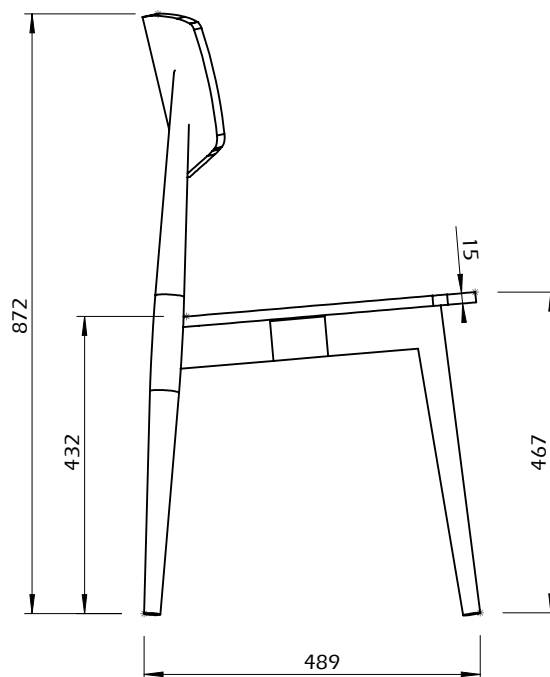

# Technical Information

TEMAHOME

SALLY

00min

00kg