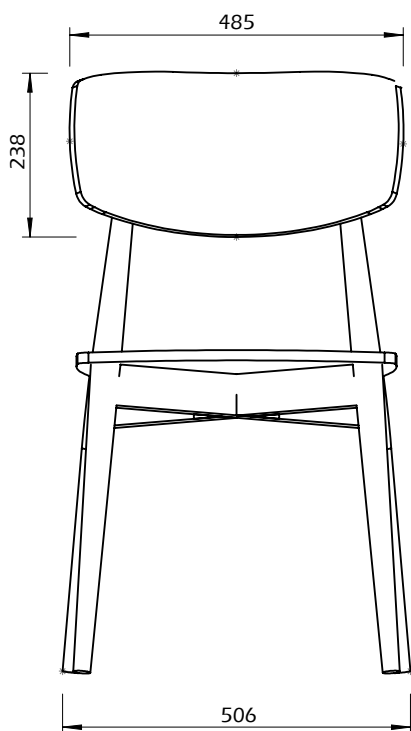

# Technical Information

TEMAHOME

SALLY

00min

00kg