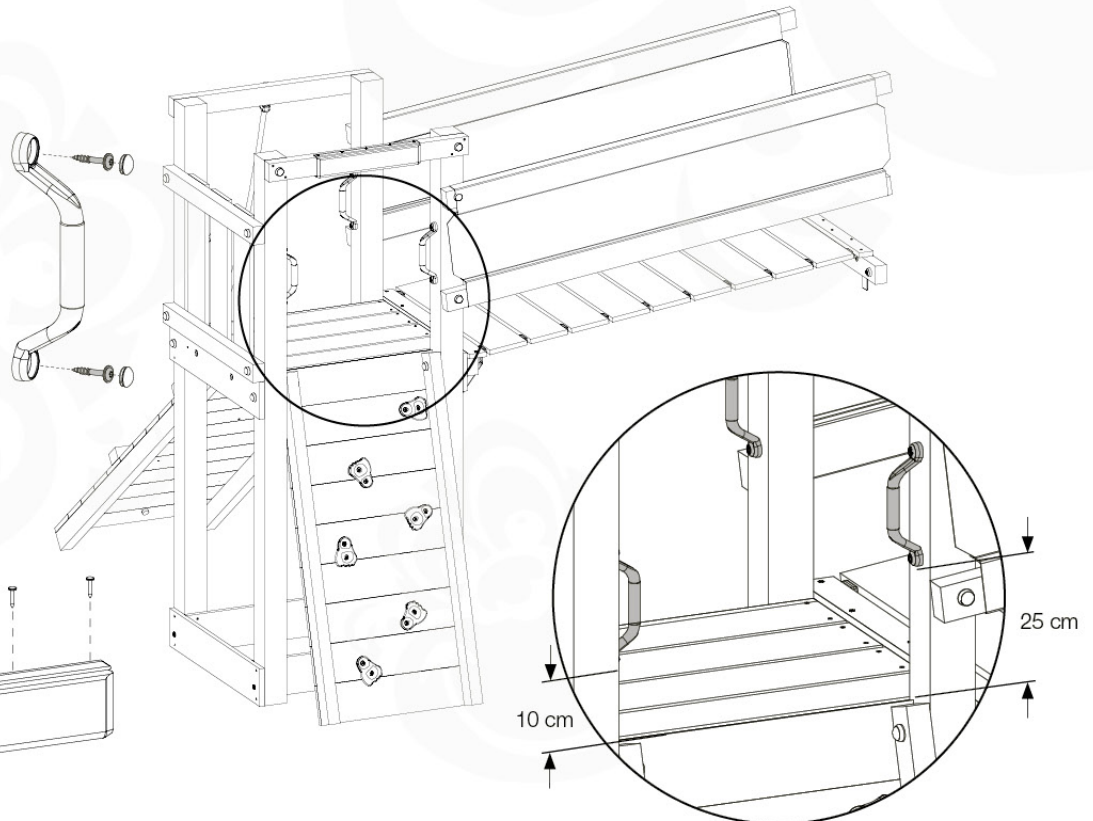

20

8x
022_845
001_404

4x
022_320

10x
000_101

1x
123_200