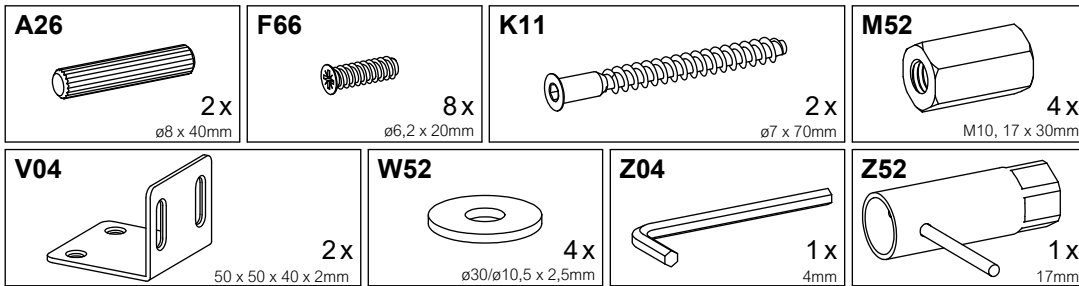

Unika Bed

"A"

"B"

"C"

"D"

140 x 200 cm: 130 14 + 130 25
 160 x 200 cm: 130 16 + 130 25
 180 x 200 cm: 130 18 + 130 25
 200 x 200 cm: 130 20 + 130 25

140 x 220 cm: 130 14 + 130 82
 160 x 220 cm: 130 16 + 130 82
 180 x 220 cm: 130 18 + 130 82
 200 x 220 cm: 130 20 + 130 82

U30 is only included for beds without headboard.

132 14 / 132 16 / 132 18 / 132 20

A1

A2

A3

132 24 / 132 26 / 132 28 / 132 30

B1

C1

C2

132 00

D1

1

M52  4 x M10, 17 x 30mm	W52  4 x ø30/ø10,5 x 2,5mm	Z52  1 x 17mm
--	---	---

2

F66  4 x ø6,2 x 20mm	K11  2 x ø7 x 70mm	V04  2 x 50 x 50 x 40 x 2mm	Z04  1 x 4mm
---	---	---	---

3