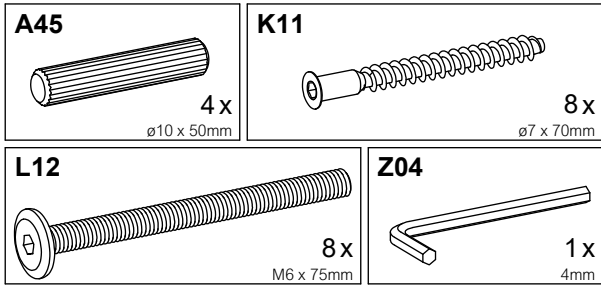

Unika Bed

"A"

"B"

"C"

"D"

140 x 200 cm: 130 14 + 130 25
 160 x 200 cm: 130 16 + 130 25
 180 x 200 cm: 130 18 + 130 25
 200 x 200 cm: 130 20 + 130 25

140 x 220 cm: 130 14 + 130 82
 160 x 220 cm: 130 16 + 130 82
 180 x 220 cm: 130 18 + 130 82
 200 x 220 cm: 130 20 + 130 82

U30 is only included for beds without headboard.

132 14 / 132 16 / 132 18 / 132 20

A1

A2

A3

132 24 / 132 26 / 132 28 / 132 30

B1

C1

C2

132 00

D1

1

M52  4 x M10, 17 x 30mm	W52  4 x ø30/ø10,5 x 2,5mm	Z52  1 x 17mm
--	---	---

2

F66  4 x ø6,2 x 20mm	K11  2 x ø7 x 70mm	V04  2 x 50 x 50 x 40 x 2mm	Z04  1 x 4mm
---	---	---	---

3