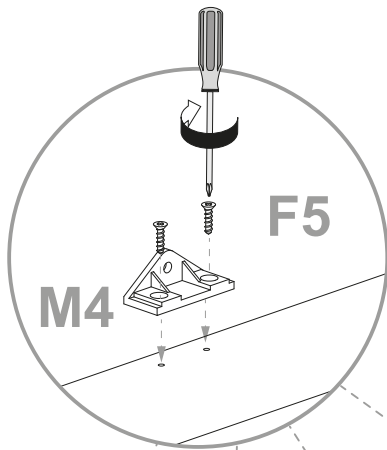

**GB Safety instructions**

The triangle reminds you during the installation of the following notes. 

**1** Assembly must be carried out by qualified personnel. If it is not carried out correctly, the product may tip over or fall, damaging people or things. Because there are walls of different materials, the screws for fixing to the wall are not including. To choose the right fastening accessories, contact a local dealer.

B

2

A

Ø15x13mm n.4

B

n.6

C

Ø8x30mm n.4

F5

Ø3,5x16mm n.8

M4

n.4

3

4

5

6