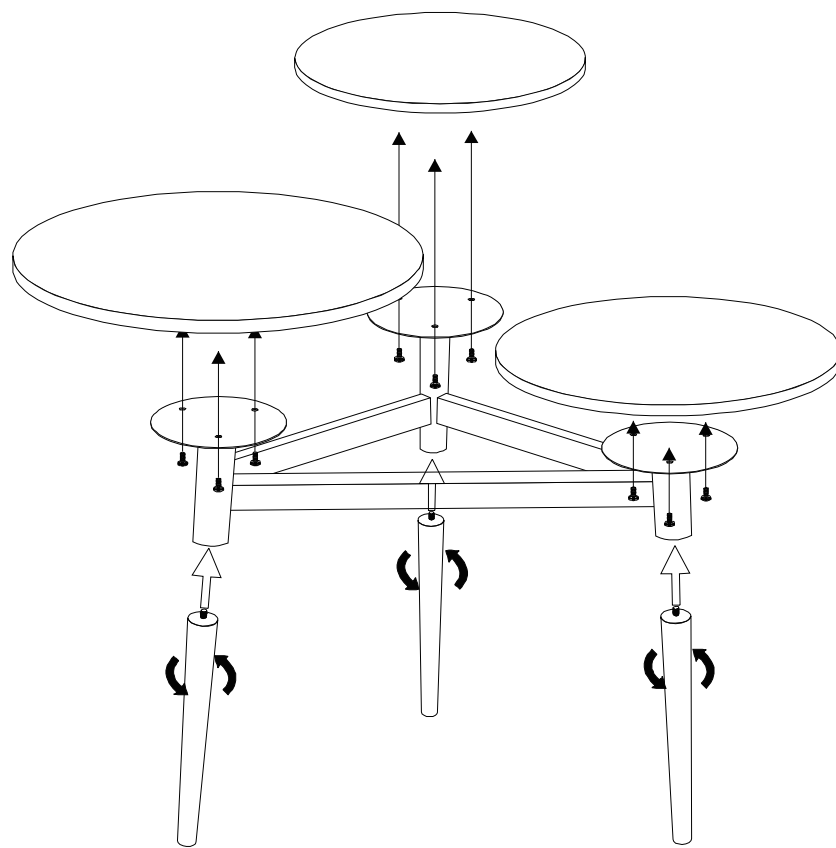

ASSEMBLY INSTRUCTIONS

Maximum weight: 5kg/each table .

Material: MDF with high glossy painting + bamboo legs .

Care instructions: Clean the dust with a soft ,dry cloth.

1pc	1pc	1pc	3pcs	9pcs	1pc
