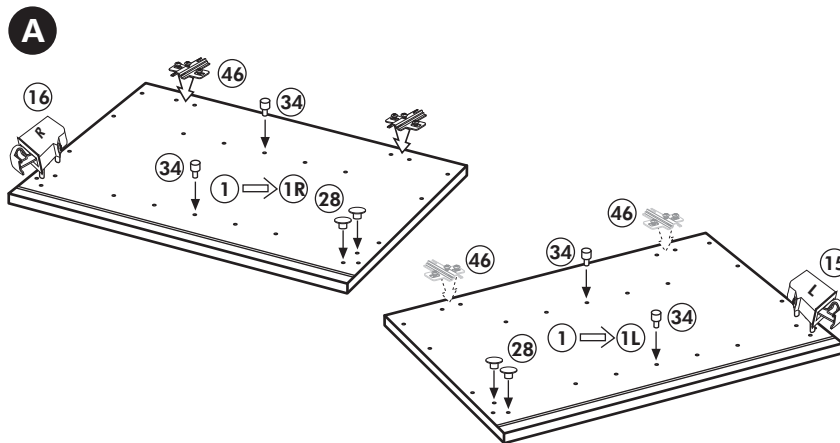

Hängeschrank

Nr. 102 Rev.00

(68) 2x Screw	(23) 10x Washer Ø 3
(28) 4x Washer Ø 10	(27) 18x Screw 3,0 x 20
(60) 4x Washer Ø 5	(26) 4x Screw 4,0 x 30 M4 x 30
(22) 10x Screw	(15) 1x Bracket
(34) 4x Screw	(16) 1x Bracket
(69) 2x Screw	(42) 4x Bracket
(46) 4x Bracket	(21) 2x Bracket