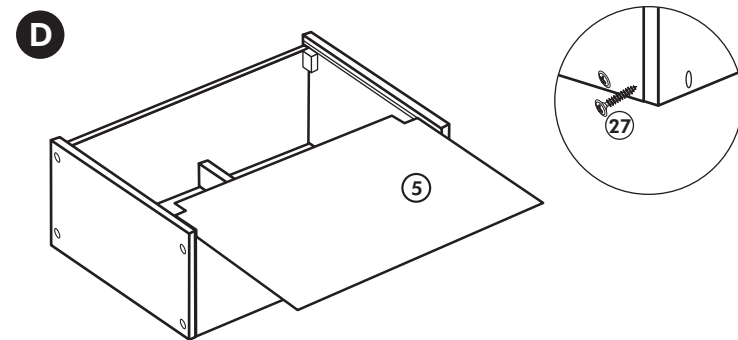

Hängeschrank

Nr. 102 Rev.00

(68) 2x Screw	(23) 10x Washer Ø 3
(28) 4x Washer Ø 10	(27) 18x Screw 3,0 x 20
(60) 4x Washer Ø 5	(26) 4x Screw 4,0 x 30 M4 x 30
(22) 10x Screw	(15) 1x Bracket
(34) 4x Screw	(16) 1x Bracket
(69) 2x Screw	(42) 4x Bracket
(46) 4x Bracket	(21) 2x Bracket