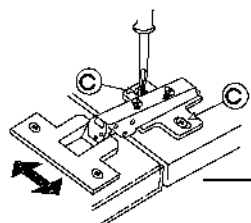

∅3.0x16mm	L=495mm
P11	SL50
3	1

VARIANT HIGH GLOSS

1.

2.

3.