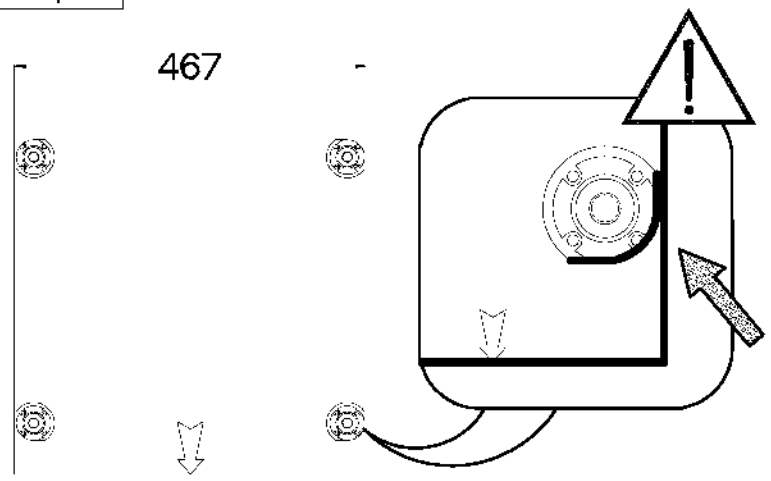

7

- 16 $\varnothing 3.5 \times 13 \text{mm}$ (P5)
- 4 F15
- 4 $\varnothing 8 \times 30 \text{mm}$ (A)