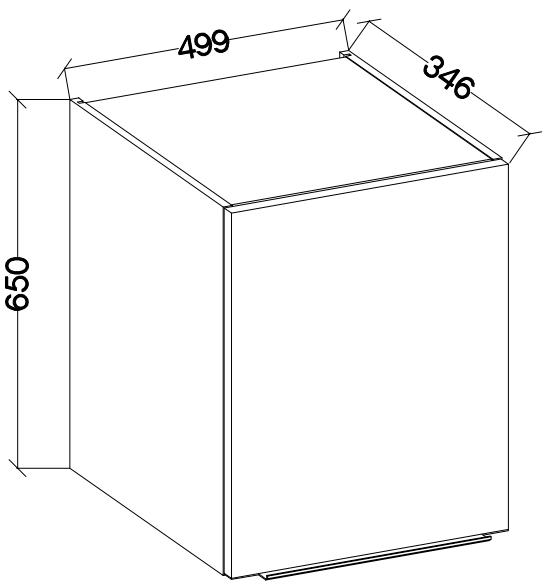

SAFADO / MARLEEN
84-170-...
84-176-...
84-17D-...