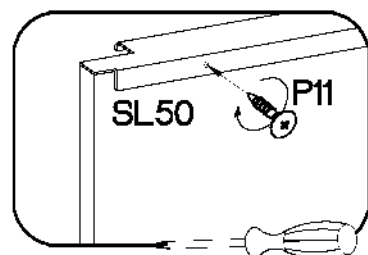

F16

2

1.

2.

3.

4.

∅3.0x16mm	L=495mm
	
P11	SL50
3	1

VARIANT HIGH GLOSS