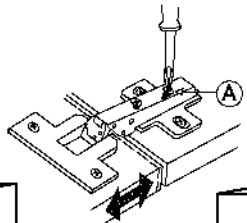

∅3.0x16mm	L=495mm
P11	SL50
3	1

VARIANT HIGH GLOSS

1.

2.

3.