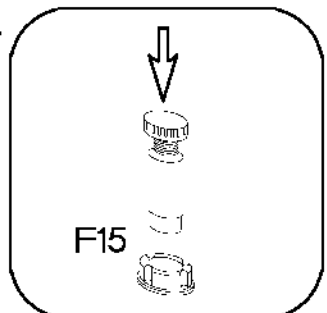

±8x30mm

A

4

KUH.90005

KUH.90008

2

±8x30mm ±3.5x13mm

4

A

P5

16

F15

4

F15

1.

2.

3.

4.

3

±35/0mm ±3.5x13mm

HG

2

P5

4

KUH.70745