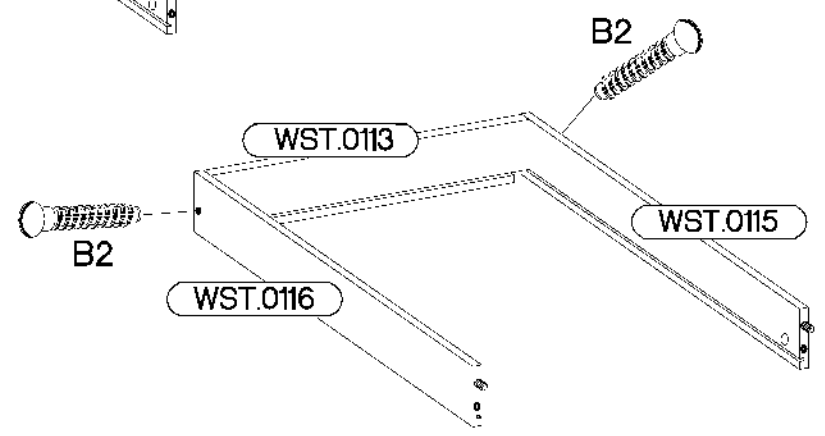

ISM-KUH-01600

Colli	Spare Part	Dimension
Colli 1/6	KUH.10318	720x560x16
	KUH.10319	720x560x16
	KUH.30003	466x430x16
	KUH.40151	467x485x16
	KUH.60003	713x485x2,5
	KUH.60274	448x437x2,5
	KUH.70742	568x496x16
	KUH.70746	138x496x16
	KUH.90006	467x100x16
	KUH.90007	467x100x16
	WST.0113	427x80x12
	WST.0115	450x80x12
	WST.0116	450x80x12

max. 10kg

KUH.30003

KUH.40151

#12/10mm  C5 2	#8x30mm  A 4	 O1 1
---	---	---

2

#6x42mm  B2 2	 O1 1
---	--

3

L=20mm  D2 2
--

respekta®

±8x30mm	6,4 x 50mm
A	B
8	8

					±3.5x13mm	±3.0x20mm
E1	F15	F16	L28	O	P5	P7
8	4	2	2	1	28	8-10

Colli	Spare Part	Dimension
Colli 2/6	KUH.10320	720x560x16
	KUH.10321	720x560x16
	KUH.40008	567x485x16
	KUH.40150	567x485x16
	KUH.60007	585x115x2,5
	KUH.70030	596x110x16

Colli	Spare Part	Dimension
Colli 4/6	KUH.10322	650x330x16
	KUH.10323	650x330x16
	KUH.30064	466x288x16
	KUH.40147 x2	467x314x16
	KUH.60276	646x485x2,5
	KUH.70743	644x496x16

x2

ISM-KUH-01605

2

6,4 x 50mm

4

B

1