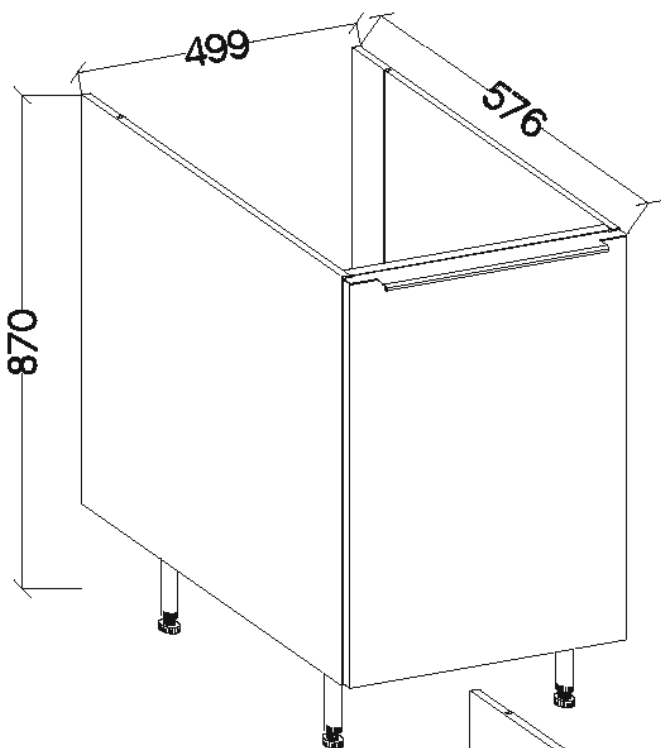

SAFADO / MARLEEN

84-170-...
84-176-...
84-17C-...

respekta®

KUH.40151