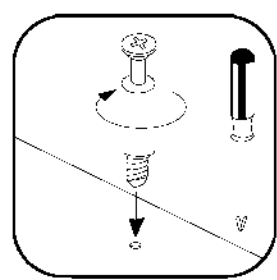

3

L=20mm D2 2