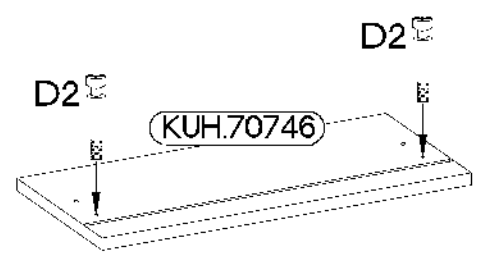

ISM-KUH-01600

Colli	Spare Part	Dimension
Colli 1/6	KUH.10318	720x560x16
	KUH.10319	720x560x16
	KUH.30003	466x430x16
	KUH.40151	467x485x16
	KUH.60003	713x485x2,5
	KUH.60274	448x437x2,5
	KUH.70742	568x496x16
	KUH.70746	138x496x16
	KUH.90006	467x100x16
	KUH.90007	467x100x16
	WST.0113	427x80x12
	WST.0115	450x80x12
	WST.0116	450x80x12

max. 10kg

KUH.30003

KUH.40151

#12/10mm  C5 2	#8x30mm  A 4	 O1 1
---	---	---

2

#6x42mm  B2 2	 O1 1
---	--

3

L=20mm  D2 2
--