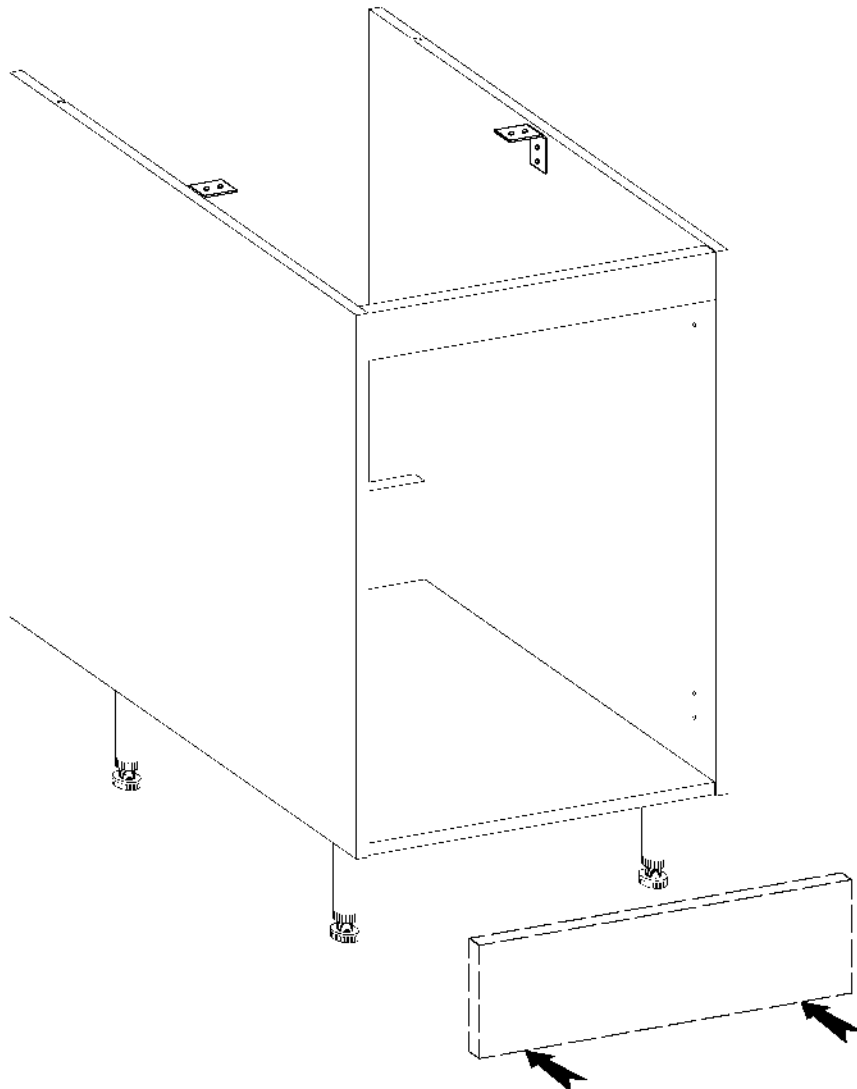

F16

2

1.

2.

3.

4.

∅3.0x16mm	L=495mm
	
P11	SL50
3	1

VARIANT HIGH GLOSS