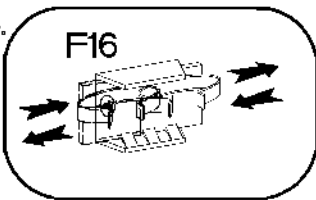

F16

2

1.

2.

3.

4.

∅3.0x16mm	L=495mm
	
P11	SL50
3	1

VARIANT HIGH GLOSS