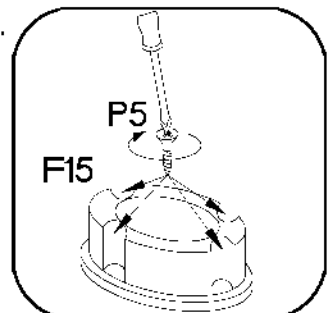

±8x30mm

A

4

KUH.90005

KUH.90008

2

±8x30mm ±3.5x13mm

4

A

P5

16

F15

4

F15

1.

2.

3.

4.

3

±35/0mm ±3.5x13mm

HG

2

P5

4

KUH.70745