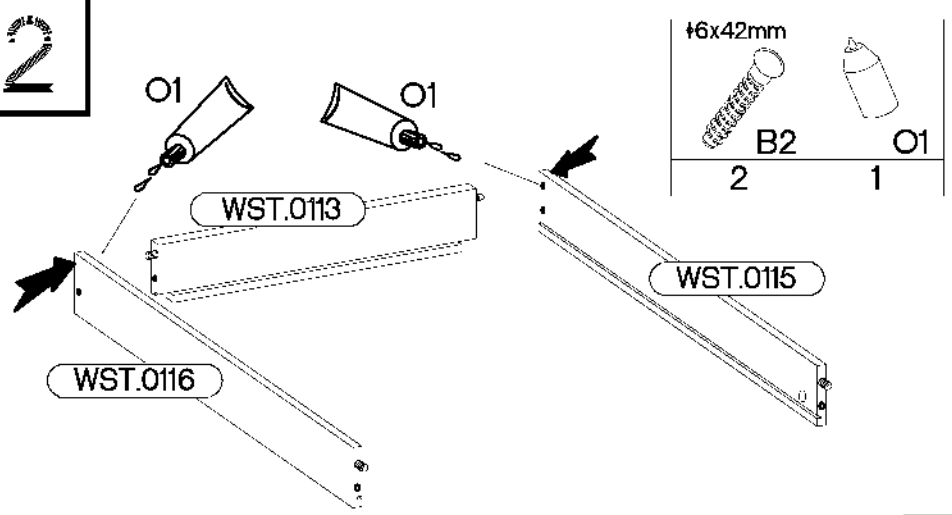

ISM-KUH-01600

Colli	Spare Part	Dimension
Colli 1/6	KUH.10318	720x560x16
	KUH.10319	720x560x16
	KUH.30003	466x430x16
	KUH.40151	467x485x16
	KUH.60003	713x485x2,5
	KUH.60274	448x437x2,5
	KUH.70742	568x496x16
	KUH.70746	138x496x16
	KUH.90006	467x100x16
	KUH.90007	467x100x16
	WST.0113	427x80x12
	WST.0115	450x80x12
	WST.0116	450x80x12

max. 10kg

KUH.30003

KUH.40151

#12/10mm  C5 2	#8x30mm  A 4	 O1 1
---	---	---

2

#6x42mm  B2 2	 O1 1
---	--

3

L=20mm  D2 2
--

respekta®

±8x30mm	6,4 x 50mm
A	B
8	8

					±3.5x13mm	±3.0x20mm
E1	F15	F16	L28	O	P5	P7
8	4	2	2	1	28	8-10

Colli	Spare Part	Dimension
Colli 2/6	KUH.10320	720x560x16
	KUH.10321	720x560x16
	KUH.40008	567x485x16
	KUH.40150	567x485x16
	KUH.60007	585x115x2,5
	KUH.70030	596x110x16

Colli	Spare Part	Dimension
Colli 4/6	KUH.10322	650x330x16
	KUH.10323	650x330x16
	KUH.30064	466x288x16
	KUH.40147 x2	467x314x16
	KUH.60276	646x485x2,5
	KUH.70743	644x496x16

x2

ISM-KUH-01605

2

6,4 x 50mm

4

B

1