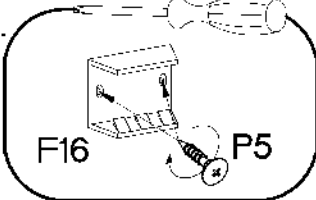

F16

2

1.

2.

3.

4.

∅3.0x16mm	L=495mm
	
P11	SL50
3	1

VARIANT HIGH GLOSS