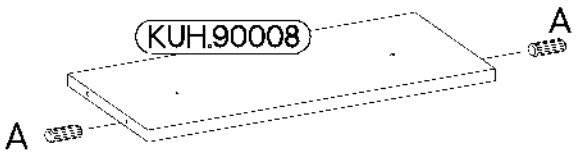

±8x30mm

A

4

KUH.90005

KUH.90008

2

±8x30mm ±3.5x13mm

4

A

P5

16

F15

4

F15

1.

2.

3.

4.

3

±35/0mm ±3.5x13mm

HG

2

P5

4

KUH.70745