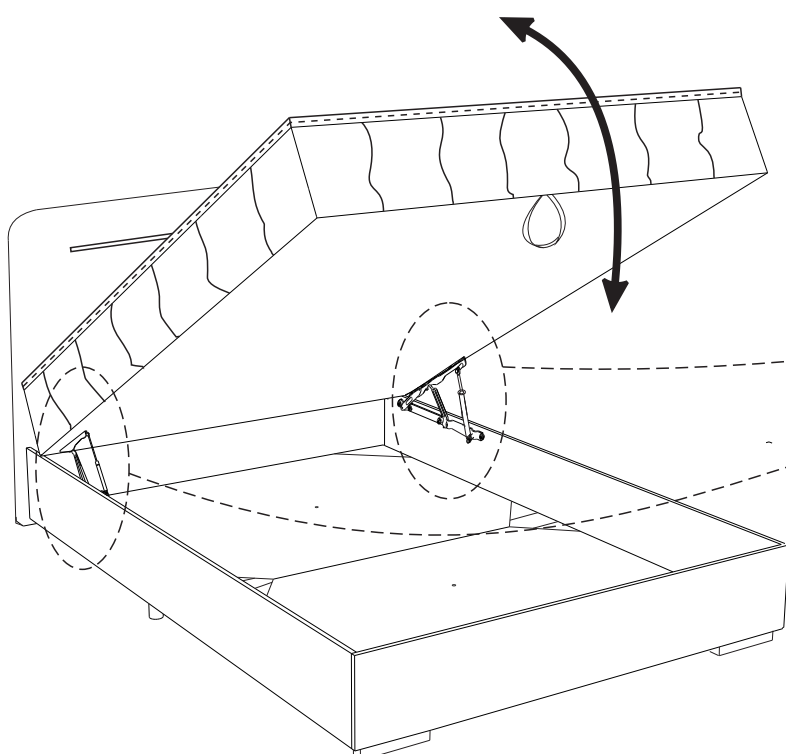

2 X	30min	⊕	#13
			

LIGHTSTAR BOXBETT 90/120/140x200

9.

B	F	⊕
 x1	 x8	
	M8x20	

10.

 x4	
M8	#13