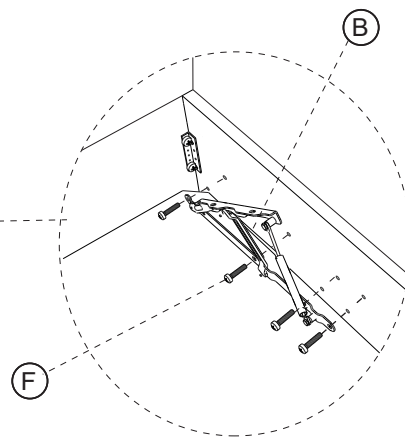

2 X	30min	⊕	#13
			

LIGHTSTAR BOXBETT 90/120/140x200

9.

B	F	⊕
 x1	 x8	
	M8x20	

10.

 x4	
M8	#13