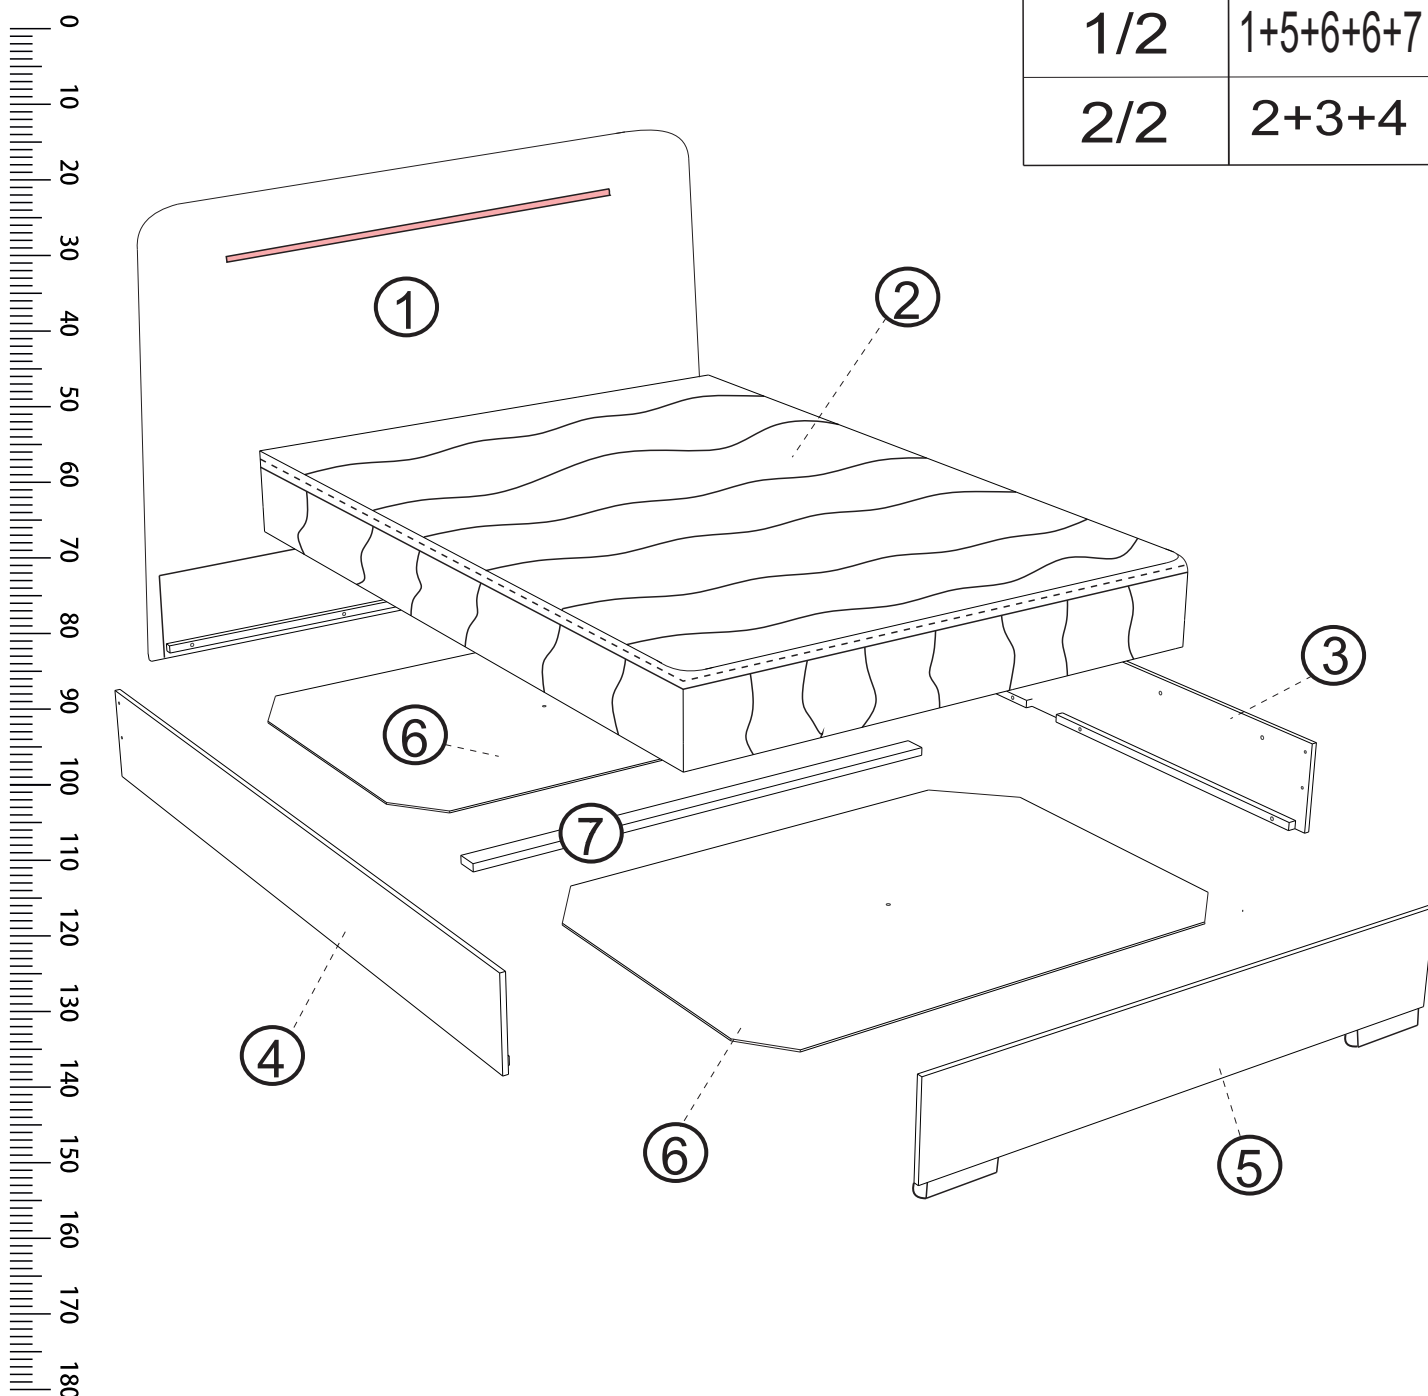

Colli	Teil
1/2	1+5+6+6+7
2/2	2+3+4