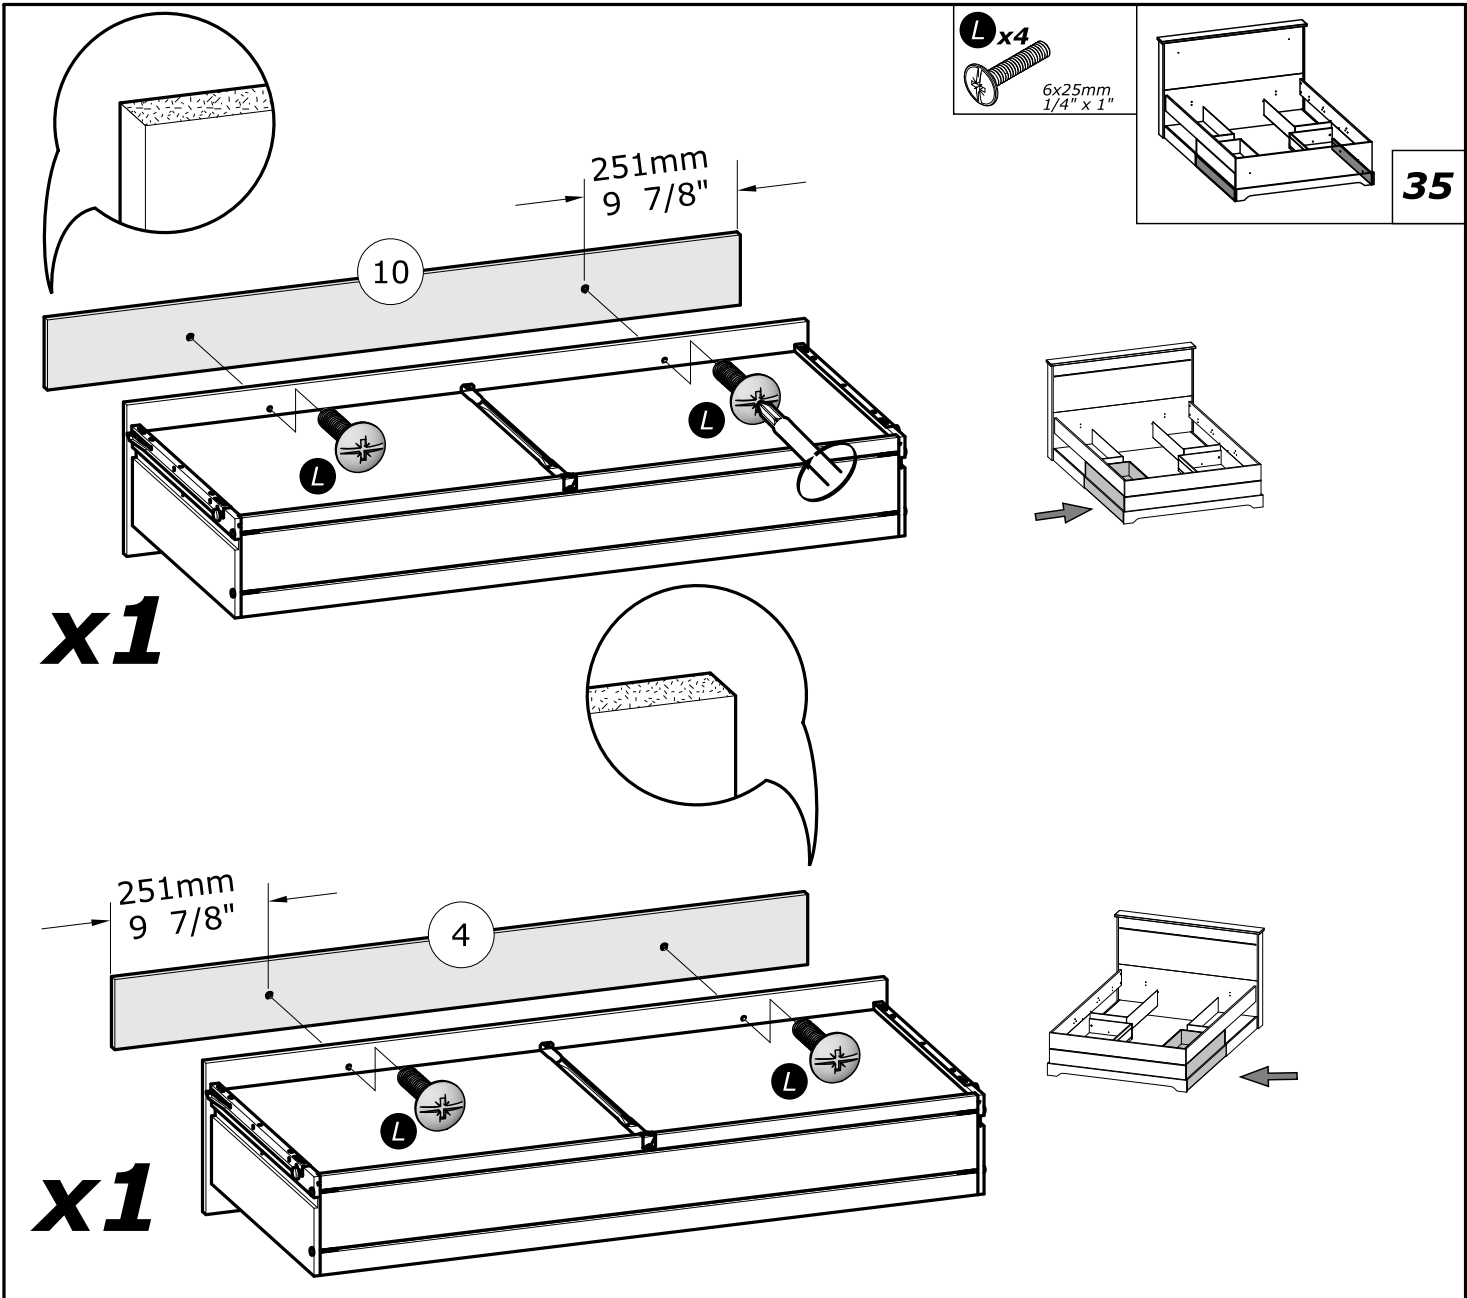

6.3x9mm
1/4" x 11/32"

M x2

3x12mm
1/8" x 15/32"

11

12

B

AC x4

7x50mm
9/32" x 1 31/32"

21

22

27

K x2
3x16mm
1/8" x 5/8"

www.Demeyere.fr

I x4
4x25mm
5/32" x 1"

V x2

36

x2

37

10

4

www.Demeyere.fr

38

NON INCLUS: Cadre métallique à lattes
NOT SUPPLIED: The metal frame Slatted bed base

A