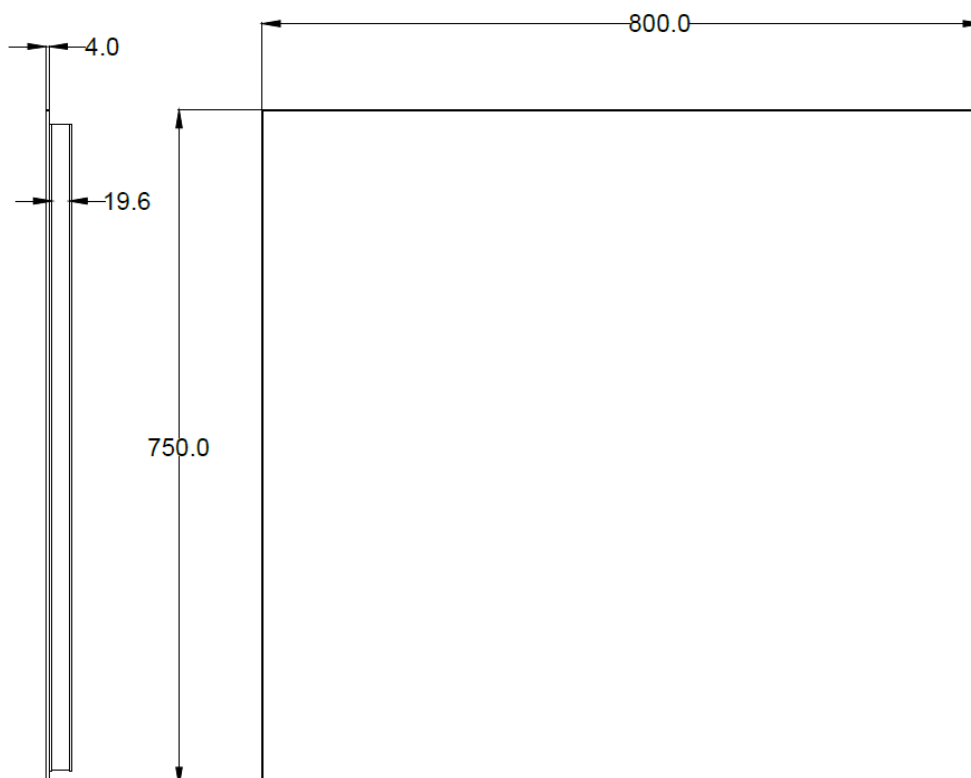

Vejle 800x750

3443457673

SPECIFICATIONS

Power Supply	230V/50Hz
Light Source	LED
Wattage	18,6W
Kelvin	3000K
CRI-Value	>90
IP-Class	IP44

PACKAGING

Outer Box Size	85,5x7x81cm
Outer Box Weight	G.W.: 10,04 KGS / N.W.: 8,5 KGS