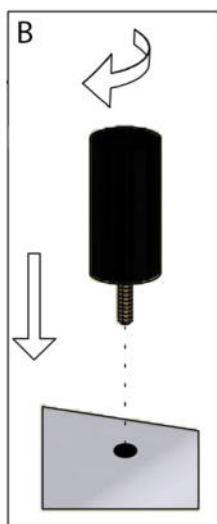

Shape (MaxiRC-1,5AL/BettPLUS)