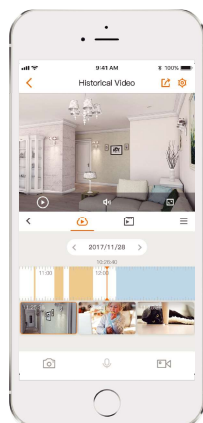

IPC-T42EA

4MP H.265 Turret PoE Camera

T42EA delivers 4MP live monitoring with a choice of 2.8mm / 3.6 mm lens option, it supports the latest H.265 compression which can save up to 50% bandwidth and storage. Human Detection allows you to monitor what matters without receiving annoying false alerts.

-  **H.265 4MP QHD**
See more than 1080P
-  **Human Detection**
Quickly find human targets in you home
-  **Built-in Microphone**
High quality microphone picks up sounds clearly while monitoring
-  **H.265 Codec**
Save more high-quality video in less space
-  **PoE**
An Ethernet cable provide both data connection and electric power
-  **Alarm Notification**
Sends instant motion-activated alerts to your mobile phone
-  **Diversified Storage**
Supports NVR, Cloud Storage or Micro SD card (up to 256GB)
-  **24/7 Protection**
Infrared night vision for clear-as-day clarity even in pitch dark

Camera

1/2.8" 4 Megapixel Progressive CMOS
4MP(2560 x 1440)
Night Vision: 30m(98ft) Distance
2.8mm/3.6mm Fixed Lens
Field of View: 2.8mm: 90° (H), 50° (V), 107° (D)
3.6mm: 76° (H), 40° (V), 92° (D)

Video & Audio