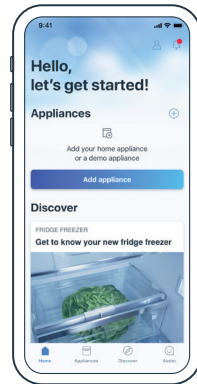

Quick Start Guide

Connect your fridge-freezer with Home Connect today

- ① Download the Home Connect app and follow the instructions

- ② Scan here to connect with the Home Connect app

Your QR-Code | **Scan here**

Do you have questions or would like to contact the Home Connect service hotline?

Then visit us at www.home-connect.com

Selected benefits of Home Connect:

- You can use your app to control and monitor your fridge-freezer from anywhere.
- If you have left the door open, you will receive a notification.
- Activate super cooling/freezing when you are out shopping to create the perfect conditions for your purchases when you arrive home.

Quick Start Guide

Verbinde jetzt deine Kühl- und Gefrierkombination mit Home Connect

- ① Lade die Home Connect App herunter und folge den Anweisungen

- ② Scanne hier mit der Home Connect App, um dich zu verbinden