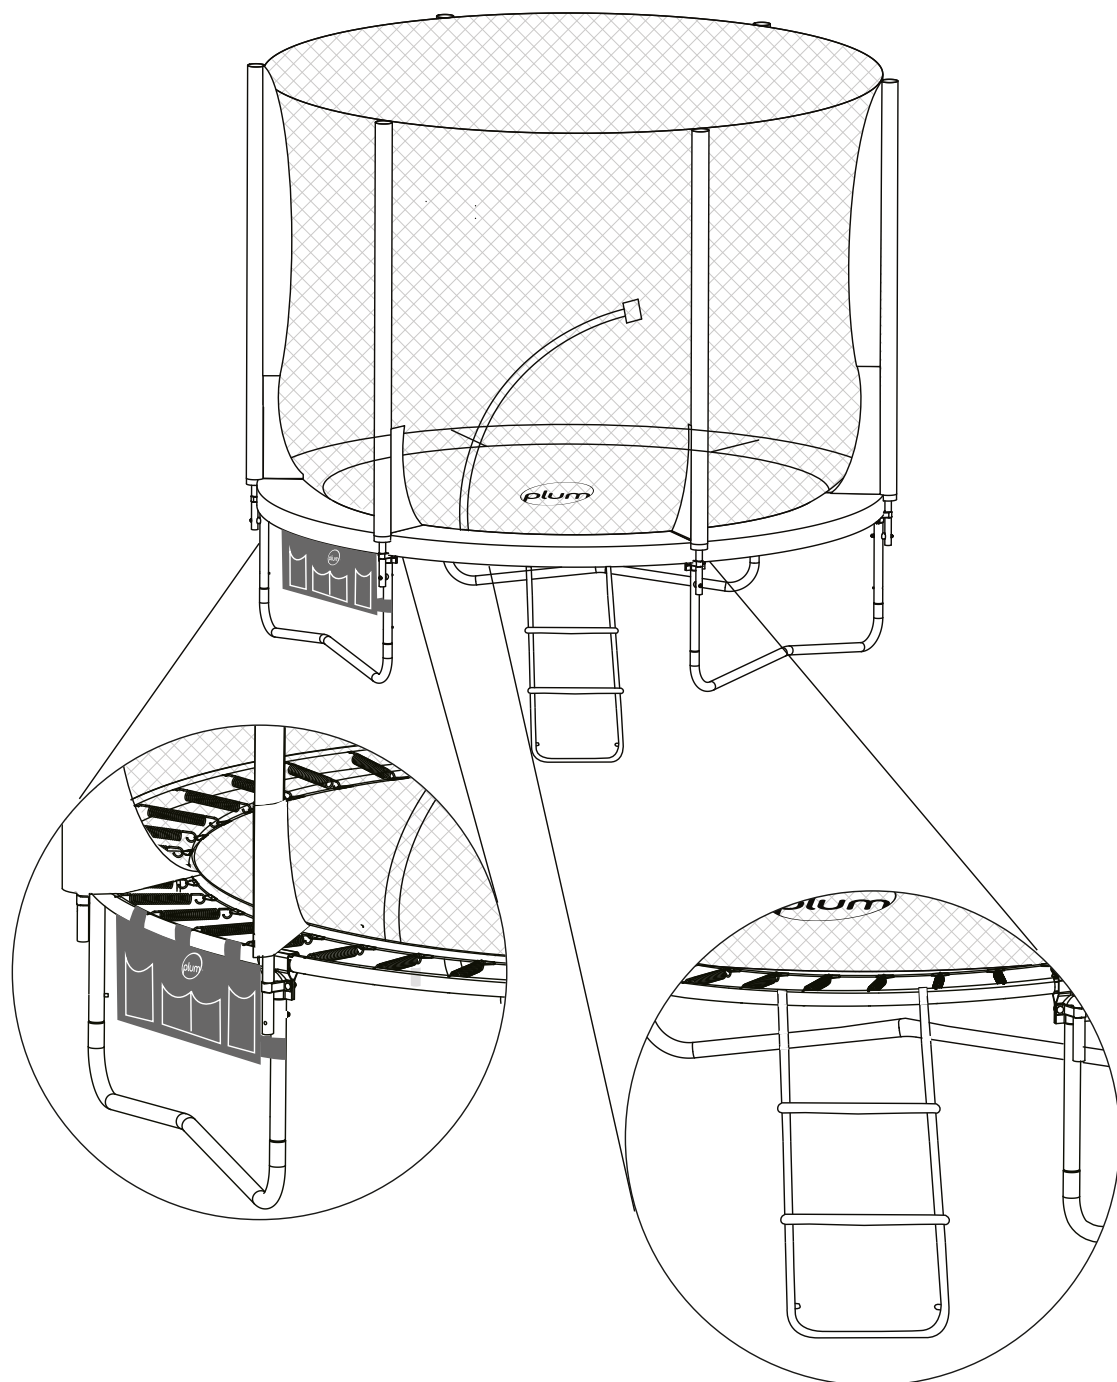

Shoe Bag

29142AA82

plumplay

EN WARNING!

Not suitable for children under 36 months – small parts, choking hazard. Adult assembly required. Only for domestic use. Outdoor use only. Make sure there are no underground utilities (electrical, gas, phone, water) before installing the ground stakes