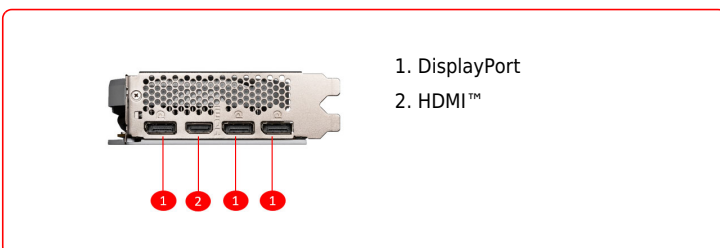

CONNECTIONS

1. DisplayPort
2. HDMI™