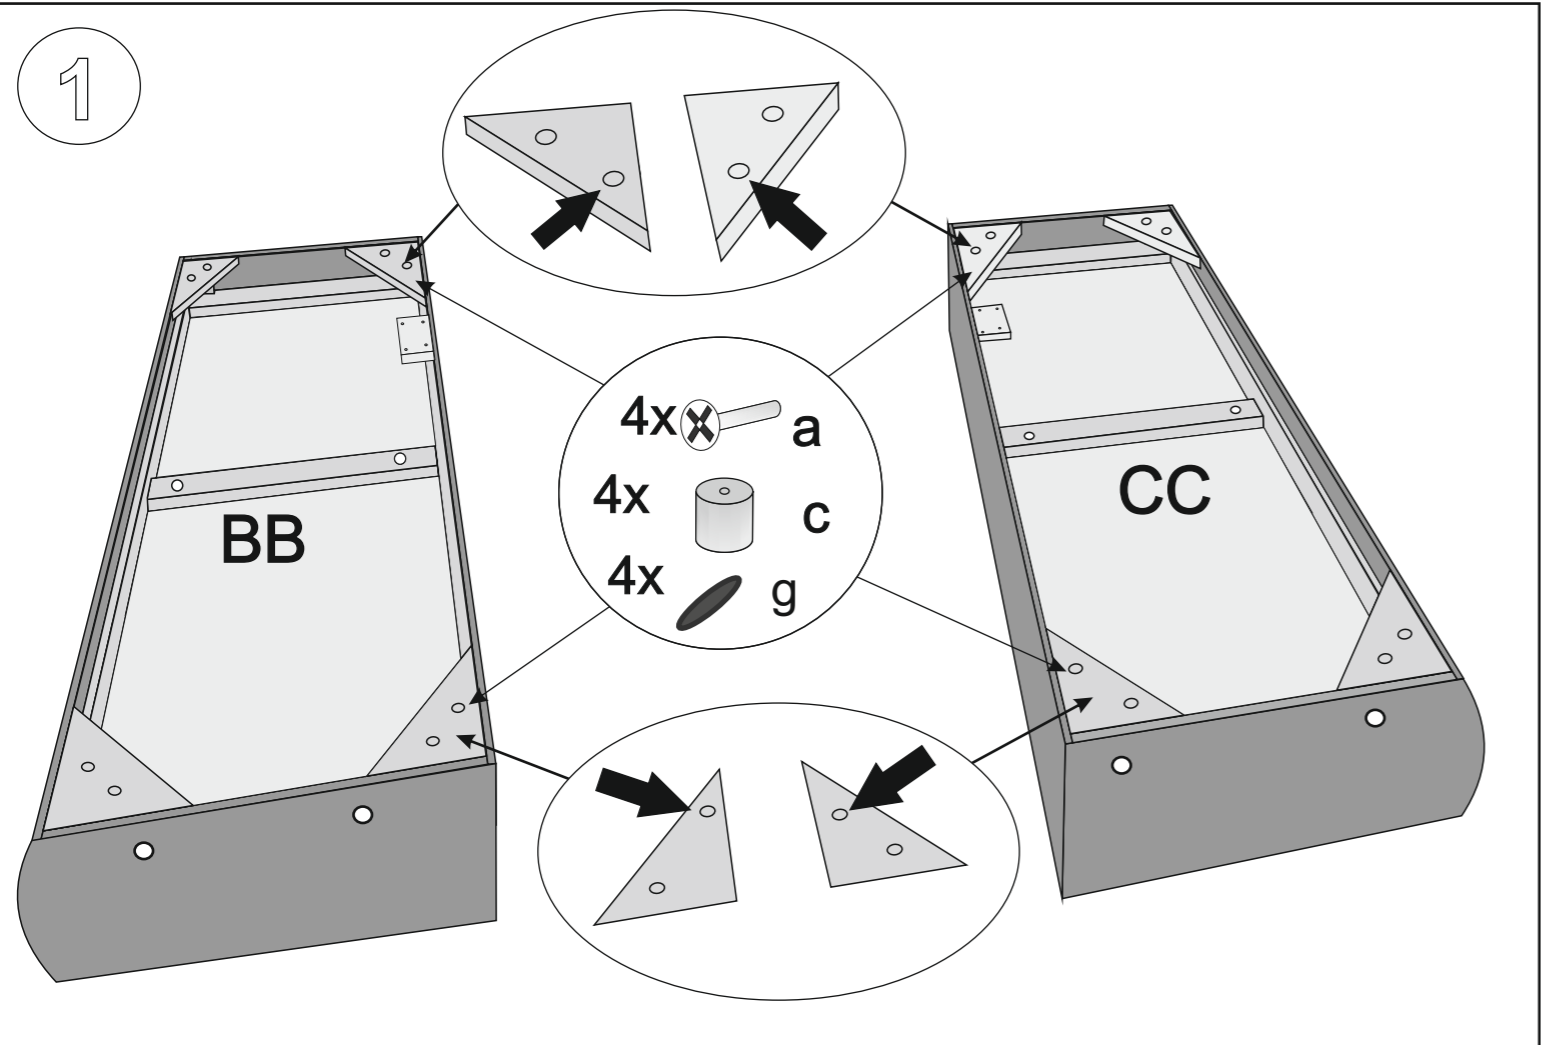

BLACK&WHITE 140 LED

BLACK&WHITE 140 LED