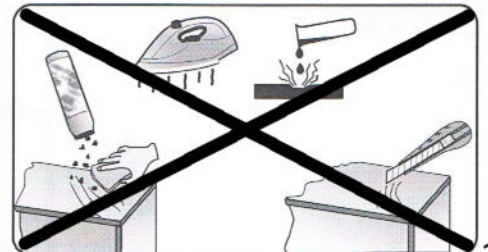

## Biarritz (1AL150-1AL150) RGB LED

L

L

2x

2x

2x

23-02-2021

23-02-2021