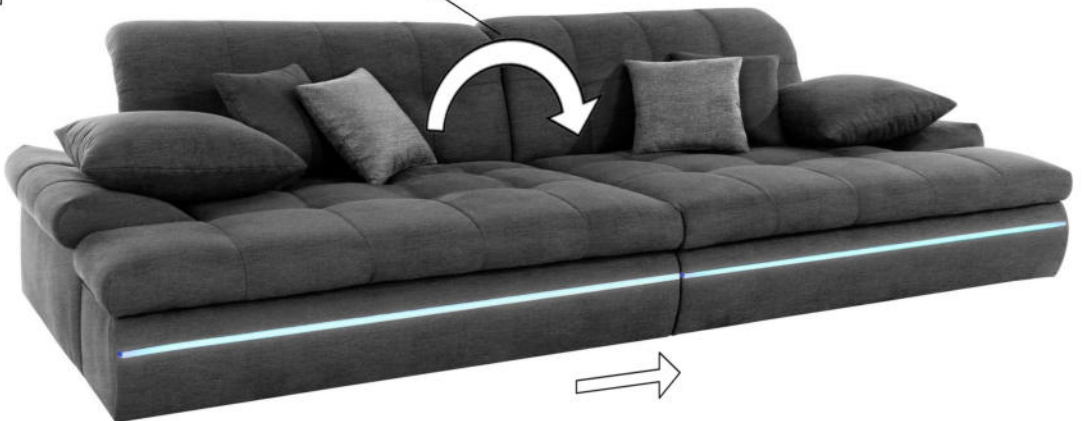

## Biarritz (1AL150-1AL150) RGB LED

L

L

2x

2x

2x

23-02-2021

23-02-2021