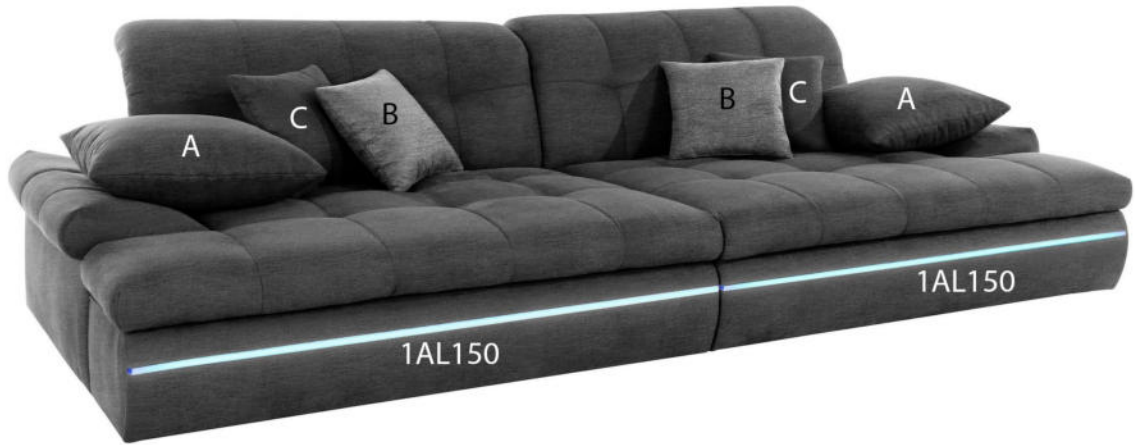

## Biarritz (1AL150-1AL150) RGB LED

L

L

2x

2x

2x

23-02-2021

23-02-2021