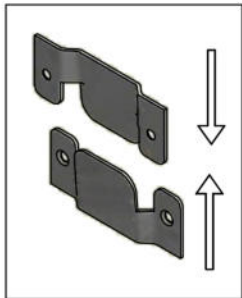

## Biarritz (1AL150-1AL150) RGB LED

L

L

2x

2x

2x

23-02-2021

23-02-2021