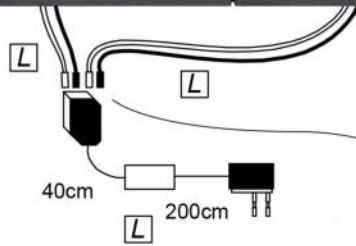

## Biarritz (1AL150-1AL150) RGB LED

L

L

2x

2x

2x

23-02-2021

23-02-2021