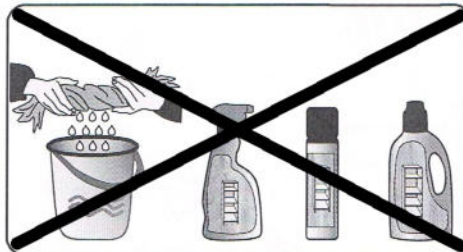

## Biarritz (1AL150-1AL150) RGB LED

L

L

2x

2x

2x

23-02-2021

23-02-2021