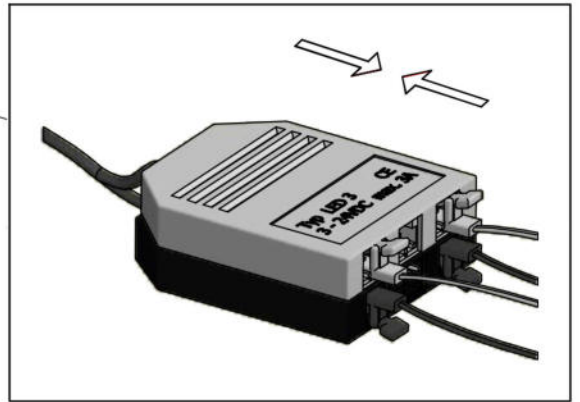

## Biarritz (1AL150-1AL150) RGB LED

L

L

2x

2x

2x

23-02-2021

23-02-2021