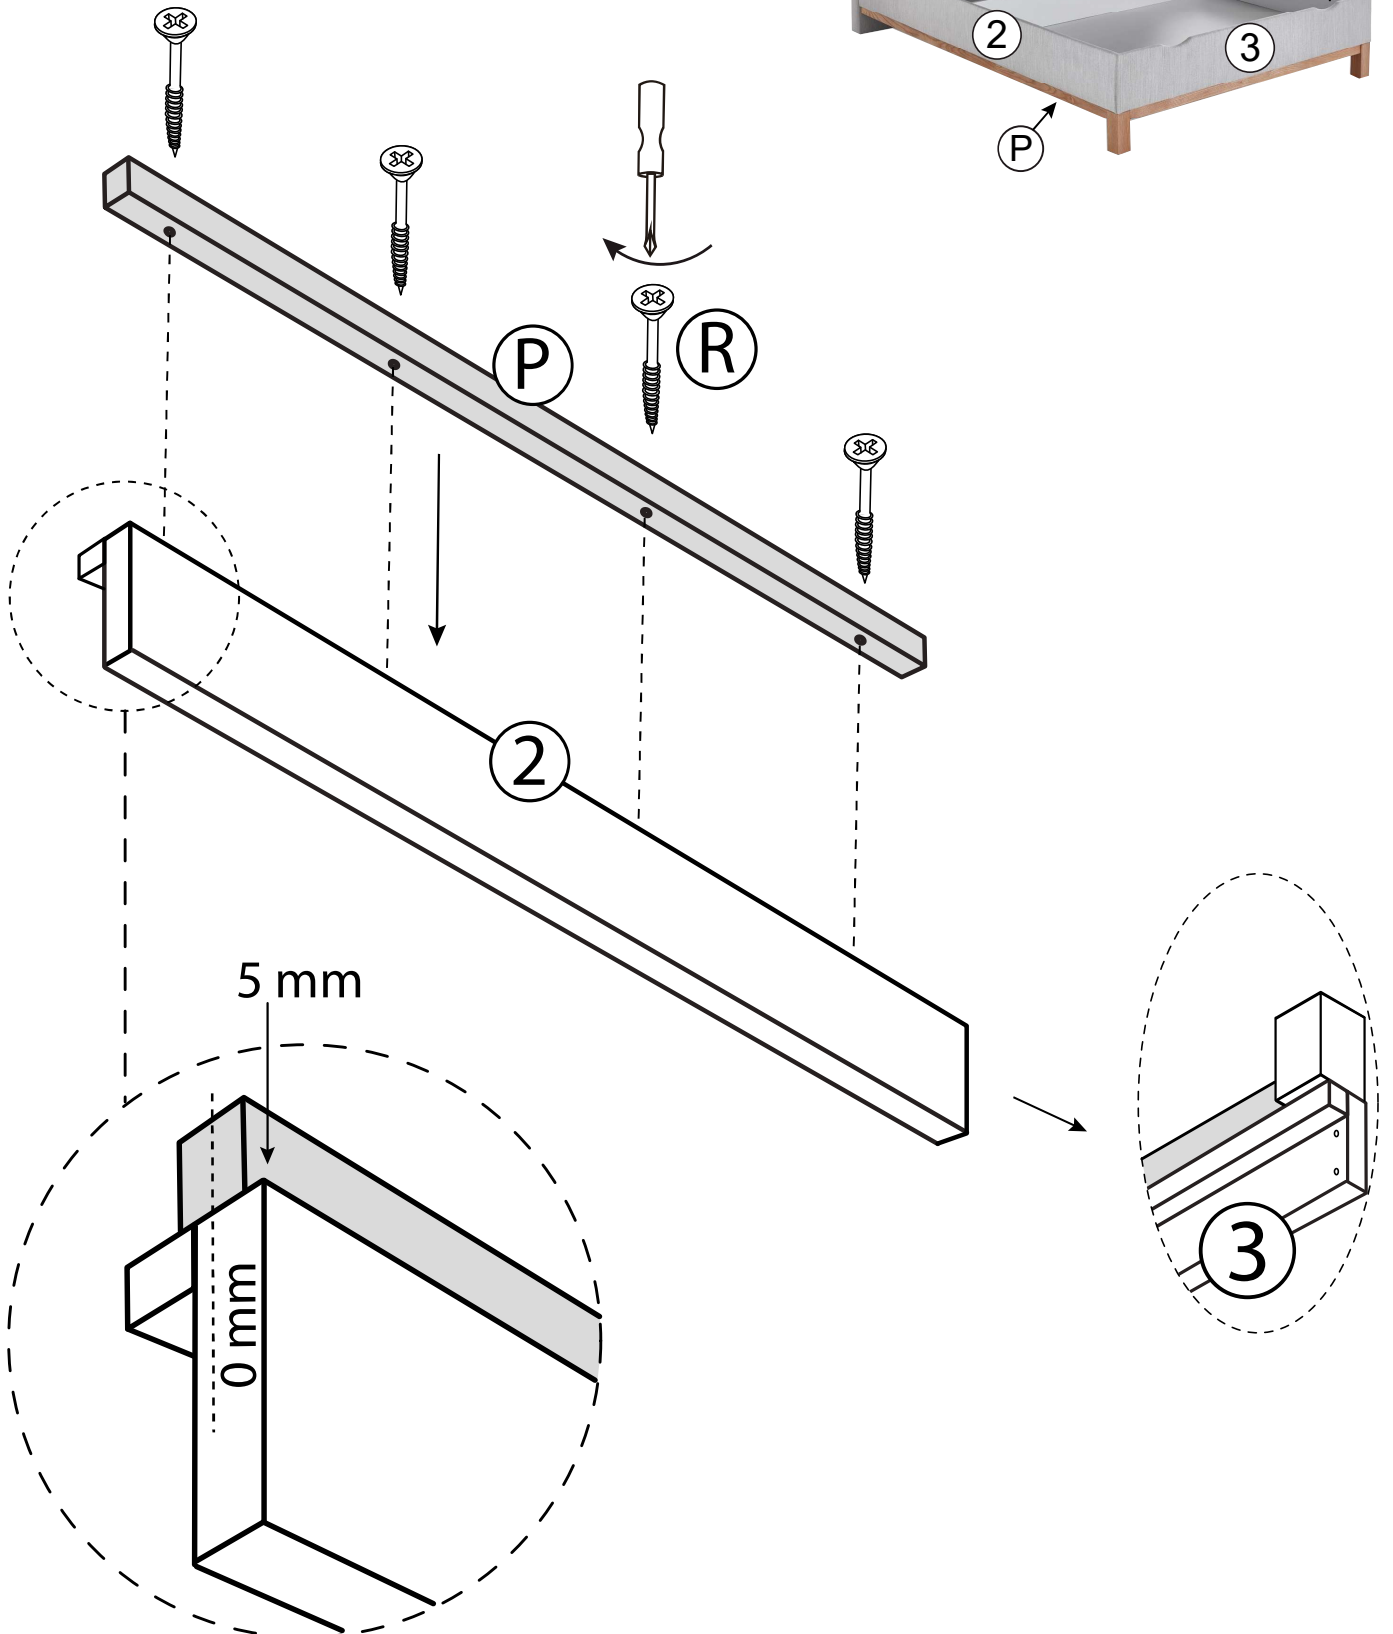

| Meise Möbel GmbH & KG Klosterbauerschafter Straße 27 D-32278 Kirchlengern | | CATANIA by meise Bettkasten / storage | | | | | | | 120 cm 140 cm |
|--|--|--|---|--|---|---|---|--|------------------|
| A-82-KD | B-82-KD | C-82-KD | D-82-KD | E-82-KD | F-82-KD | GL/GR-82 | H-82-KD | I-82-KD | |
| 2 | 2 | 6 | 4 | - | - | 1 / 1 | 2 | 4 | |
|  M8 H 160 |  M8 60*60*160 |  |  M8*50 | - | - |  |  36 cm 1200N |  M8*16 | |
| J-82-KD | K-82-KD | L-82-KD | M-82-KD | N-82-KD | O-82-KD | P-82-KD | Q-82-KD | R-82-KD | |
| 6 | 1 | 2 | 24 | 4 | 4 | 2 | 1 | 11 | |
|  M8*20 |  5 |  820*95*60 |  3,5*16 |  M8*16 |  M8 |  40*30*1.945 |  40*30*1.078 40*30*1.278 |  4*60 | |
| S-82-KD | T-82-KD | U-82-KD | V-82-KD | W-82-KD | X-82-KD | Y-82-KD | Z-82-KD | AA-82-KD | |
| - | - | - | - | - | - | - | - | - | |
| - | - | - | - | - | - | - | - | - | |
| AB-82-KD | AC-82-KD | AD-82-KD | AE-82-KD | AF-82-KD | AG-82-KD | AH-82-KD | AI-82-KD | AJ-82-KD | |
| 6 | 18 | 8 | 4 | 4 | 1 | 2 | 2 | - | |
|  |  M6*20 |  M6*25 |  M6 |  M6 |  1168 / 1368* 200 |  978*1164 978*1364 |  H 180 | - | |
|        | | | | | | | | | |

3

4

5

6

7

8

9

10