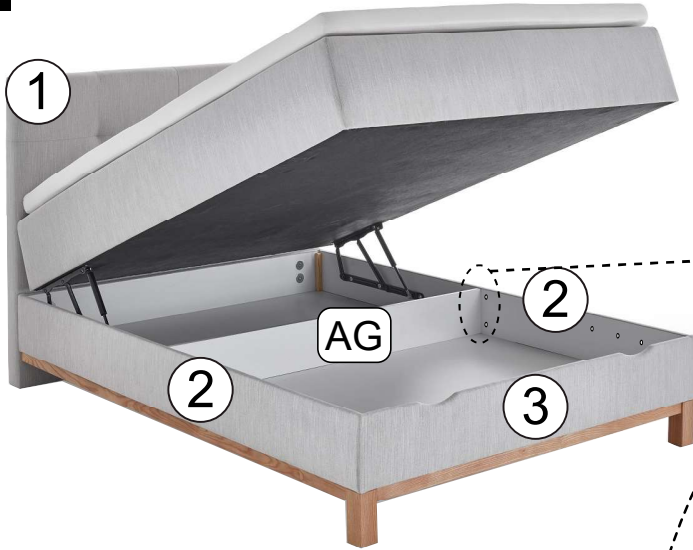

| Meise Möbel GmbH & KG Klosterbauerschafter Straße 27 D-32278 Kirchlengern | | CATANIA by meise Bettkasten / storage | | | | | | | 120 cm 140 cm |
|--|--|--|---|--|---|---|---|--|------------------|
| A-82-KD | B-82-KD | C-82-KD | D-82-KD | E-82-KD | F-82-KD | GL/GR-82 | H-82-KD | I-82-KD | |
| 2 | 2 | 6 | 4 | - | - | 1 / 1 | 2 | 4 | |
|  M8 H 160 |  M8 60*60*160 |  |  M8*50 | - | - |  |  36 cm 1200N |  M8*16 | |
| J-82-KD | K-82-KD | L-82-KD | M-82-KD | N-82-KD | O-82-KD | P-82-KD | Q-82-KD | R-82-KD | |
| 6 | 1 | 2 | 24 | 4 | 4 | 2 | 1 | 11 | |
|  M8*20 |  5 |  820*95*60 |  3,5*16 |  M8*16 |  M8 |  40*30*1.945 |  40*30*1.078 40*30*1.278 |  4*60 | |
| S-82-KD | T-82-KD | U-82-KD | V-82-KD | W-82-KD | X-82-KD | Y-82-KD | Z-82-KD | AA-82-KD | |
| - | - | - | - | - | - | - | - | - | |
| - | - | - | - | - | - | - | - | - | |
| AB-82-KD | AC-82-KD | AD-82-KD | AE-82-KD | AF-82-KD | AG-82-KD | AH-82-KD | AI-82-KD | AJ-82-KD | |
| 6 | 18 | 8 | 4 | 4 | 1 | 2 | 2 | - | |
|  |  M6*20 |  M6*25 |  M6 |  M6 |  1168 / 1368* 200 |  978*1164 978*1364 |  H 180 | - | |
|        | | | | | | | | | |

3

4

5

6

7

8

9

10