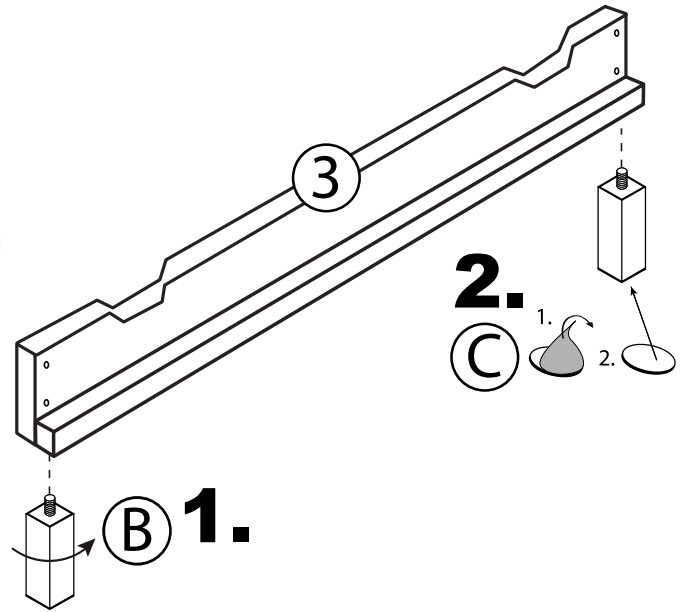

| Meise Möbel GmbH & KG Klosterbauerschafter Straße 27 D-32278 Kirchlengern | | CATANIA by meise Bettkasten / storage | | | | | | | 120 cm 140 cm |
|--|--|--|---|--|---|---|---|--|------------------|
| A-82-KD | B-82-KD | C-82-KD | D-82-KD | E-82-KD | F-82-KD | GL/GR-82 | H-82-KD | I-82-KD | |
| 2 | 2 | 6 | 4 | - | - | 1 / 1 | 2 | 4 | |
|  M8 H 160 |  M8 60*60*160 |  |  M8*50 | - | - |  |  36 cm 1200N |  M8*16 | |
| J-82-KD | K-82-KD | L-82-KD | M-82-KD | N-82-KD | O-82-KD | P-82-KD | Q-82-KD | R-82-KD | |
| 6 | 1 | 2 | 24 | 4 | 4 | 2 | 1 | 11 | |
|  M8*20 |  5 |  820*95*60 |  3,5*16 |  M8*16 |  M8 |  40*30*1.945 |  40*30*1.078 40*30*1.278 |  4*60 | |
| S-82-KD | T-82-KD | U-82-KD | V-82-KD | W-82-KD | X-82-KD | Y-82-KD | Z-82-KD | AA-82-KD | |
| - | - | - | - | - | - | - | - | - | |
| - | - | - | - | - | - | - | - | - | |
| AB-82-KD | AC-82-KD | AD-82-KD | AE-82-KD | AF-82-KD | AG-82-KD | AH-82-KD | AI-82-KD | AJ-82-KD | |
| 6 | 18 | 8 | 4 | 4 | 1 | 2 | 2 | - | |
|  |  M6*20 |  M6*25 |  M6 |  M6 |  1168 / 1368* 200 |  978*1164 978*1364 |  H 180 | - | |
|        | | | | | | | | | |