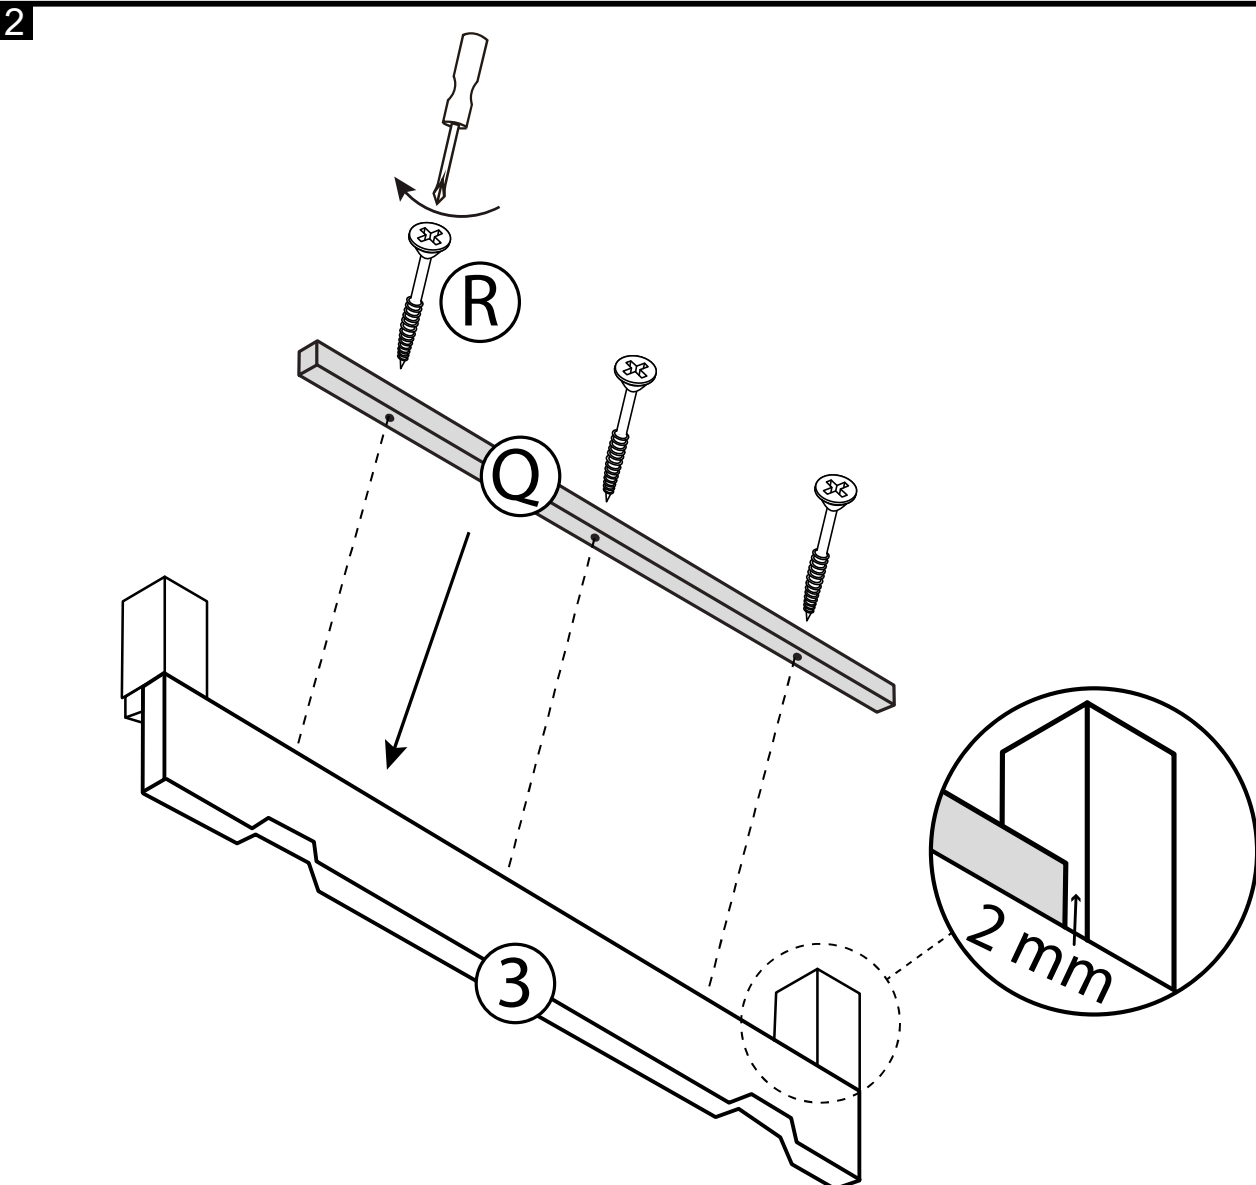

| Meise Möbel GmbH & KG Klosterbauerschafter Straße 27 D-32278 Kirchlengern | | CATANIA by meise Bettkasten / storage | | | | | | | 120 cm 140 cm |
|--|--|--|---|--|---|---|---|--|------------------|
| A-82-KD | B-82-KD | C-82-KD | D-82-KD | E-82-KD | F-82-KD | GL/GR-82 | H-82-KD | I-82-KD | |
| 2 | 2 | 6 | 4 | - | - | 1 / 1 | 2 | 4 | |
|  M8 H 160 |  M8 60*60*160 |  |  M8*50 | - | - |  |  36 cm 1200N |  M8*16 | |
| J-82-KD | K-82-KD | L-82-KD | M-82-KD | N-82-KD | O-82-KD | P-82-KD | Q-82-KD | R-82-KD | |
| 6 | 1 | 2 | 24 | 4 | 4 | 2 | 1 | 11 | |
|  M8*20 |  5 |  820*95*60 |  3,5*16 |  M8*16 |  M8 |  40*30*1.945 |  40*30*1.078 40*30*1.278 |  4*60 | |
| S-82-KD | T-82-KD | U-82-KD | V-82-KD | W-82-KD | X-82-KD | Y-82-KD | Z-82-KD | AA-82-KD | |
| - | - | - | - | - | - | - | - | - | |
| - | - | - | - | - | - | - | - | - | |
| AB-82-KD | AC-82-KD | AD-82-KD | AE-82-KD | AF-82-KD | AG-82-KD | AH-82-KD | AI-82-KD | AJ-82-KD | |
| 6 | 18 | 8 | 4 | 4 | 1 | 2 | 2 | - | |
|  |  M6*20 |  M6*25 |  M6 |  M6 |  1168 / 1368* 200 |  978*1164 978*1364 |  H 180 | - | |
|        | | | | | | | | | |