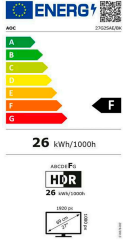

27G2SAE/BK

27 inch (68.6 cm) LCD MONITOR

27" gaming monitor with 165Hz refresh rate, 1ms MPRT response time and FreeSync Premium

General

Model name	27G2SAE/BK
EAN	4038986129893
Product Line	AOC Gaming
Series	G2 Series
Channel	B2C
Classification	Mainstream
Section	Consumer, Gaming
Gaming style	Shooters, MMORPG, Action, eSports, RTS, FPS (eSports), Racing
Launch date	2021-08-17T22:00:00+00:00
Continent	Europe

Screen

Resolution	1920x1080
Refresh rate	165Hz
Screen size (inch)	27 inch
Screen size (cm)	68.6 cm
Flat / Curved	Flat
Backlight	WLED
Panel Type	VA
Aspect ratio	16:9
Display Colours	16.7 Million
sRGB Coverage (%) (CIE 1931)	12194
Scanning Frequency	VGA/HDMI1.4 : 30 -160KHz (H) DP1.2 : 30 -200KHz (H) VGA/HDMI1.4 :48-144Hz (V) DP1.2:48-165Hz (V)
Response time (GtG)	4 ms
Response Time (MPRT)	1 ms
Contrast (static)	3000:1
Brightness (typical)	350 cd/m ²
Viewing angle (CR10)	178/178 °
Hard Glass	Antiglare
OSD languages	EN, FR, ES, PT, DE, IT, NL, SE, FI, PL, CZ, RU, KR, CN (T), CN (S), JP

Exterior

Monitor colour	Black Red
Bezel Type	Frameless
Removable Stand	✓

Ergonomics

Vesa Wallmount	100x100
----------------	---------

Connectivity and Multimedia

Signal Input	HDMI 1.4 x 2, DisplayPort 1.2 x 1
--------------	-----------------------------------

Power / Environmental

Power Consumption On	26W
Power Consumption Standby	0.3W watt
Power Consumption Off	0.3W watt

Approbations / Regulations

TUV-Bauart	✓
CE	✓
FCC	✓
EAC	✓
ISO 9241-307 class I	✓
Rohs compliant	✓