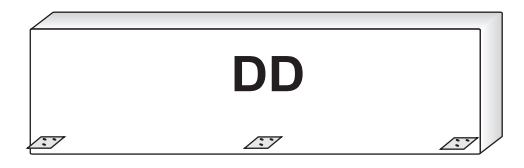

5

6

7

8

BERLIN AT SOFA

- (DE) Montageanleitung
- (IT) Istruzioni di montaggio
- (PL) Instrukcja montażu
- (FR) Notice de montage
- (NL) Handleiding voor de montage
- (RO) Instrucțiuni de asamblare
- (GB) Assembly instructions
- (SK) Montážny návod
- (TR) Montaj talimatı
- (CZ) Montážní návod
- (RU) Инструкция по монтажу
- (HU) Szerelési útmutató

Name - Nazwa - Naam - Name - Isim - название
Nome - Nom - Numele - Meno - Jméno - Neve

BERLIN AT SOFA

9x (4x16)	6x (5x35)	4x (M6x40)	4x (M6x35)	10x	4x Ø8	4x Ø8
a	b	c	d	e	f	g
4x M8	6x 35mm	2x 50mm	2x 155mm	4x (M8x70)	2x	2x
i	j	k	m	n	p	r

Service - Servis - Dienstverlening - Servis - Serwis - Сервисная служба - Servizio - Service
Serviciu - Služby - Szolgáltatás

COLLI 1

COLLI 2

COLLI 3

- 2x p
- 2x r

Ver: 02.04.2024