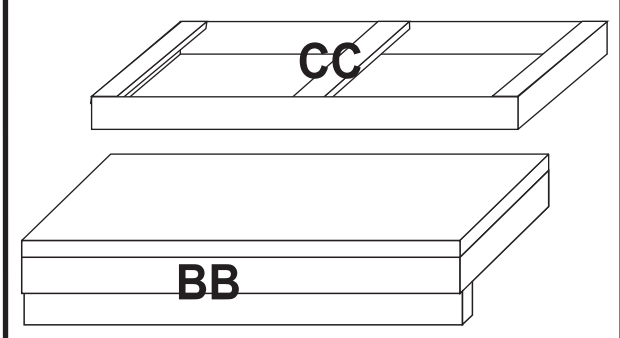

BERLIN AT SOFA

9x (4x16)	6x (5x35)	4x (M6x40)	4x (M6x35)	10x	4x Ø8	4x Ø8
a	b	c	d	e	f	g
4x M8	6x 35mm	2x 50mm	2x 155mm	4x (M8x70)	2x	2x
i	j	k	m	n	p	r

Service - Servis - Dienstverlening - Servis - Serwis - Сервисная служба - Servizio - Service
Serviciu - Služby - Szolgáltatás

COLLI 1

COLLI 2