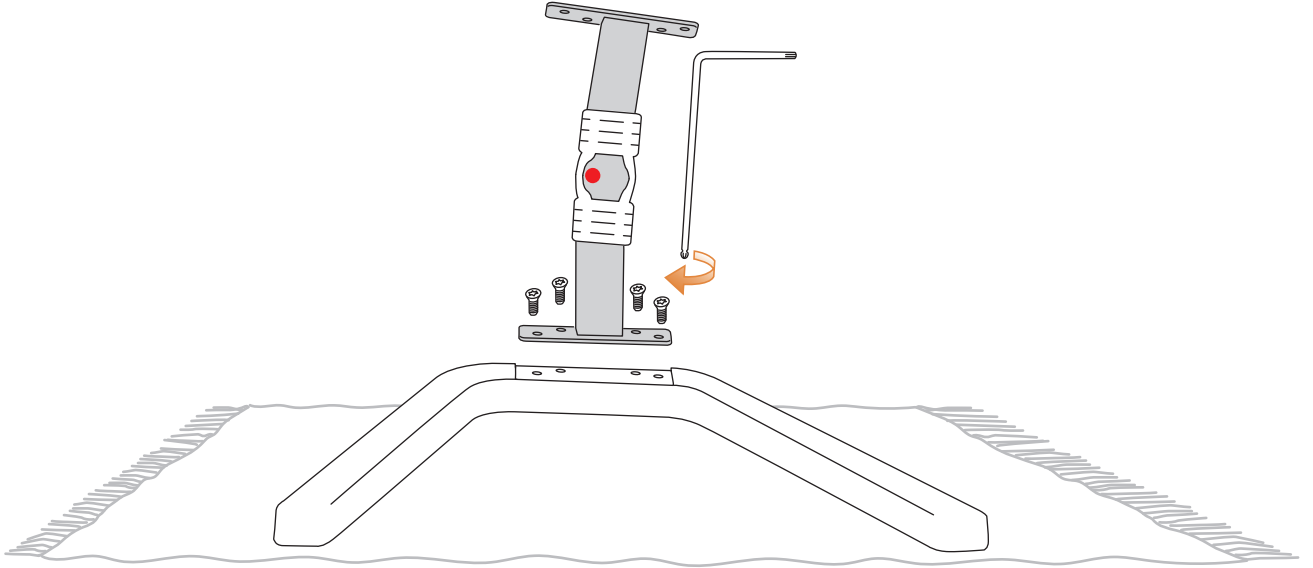

Scan me for assembly video

1