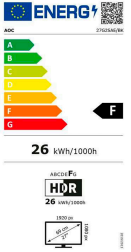

## 27G2SAE/BK

27 inch (68.6 cm) LCD MONITOR

27" gaming monitor with 165Hz refresh rate, 1ms MPRT response time and FreeSync Premium

### Screen

Resolution	1920x1080
Refresh rate	165Hz
Screen size (inch)	27 inch
Screen size (cm)	68.6 cm
Flat / Curved	Flat
Backlight	WLED
Panel Type	VA
Aspect ratio	16:9
Display Colours	16.7 Million
sRGB Coverage (%) (CIE 1931)	12194
Scanning Frequency	VGA/HDMI1.4 : 30 -160KHz (H) DP1.2 : 30 -200KHz (H) VGA/HDMI1.4 :48-144Hz (V) DP1.2:48-165Hz (V)
Response time (GtG)	4 ms
Response Time (MPRT)	1 ms
Contrast (static)	3000:1
Brightness (typical)	350 cd/m <sup>2</sup>
Viewing angle (CR10)	178/178 °
Hard Glass	Antiglare
OSD languages	EN, FR, ES, PT, DE, IT, NL, SE, FI, PL, CZ, RU, KR, CN (T), CN (S), JP