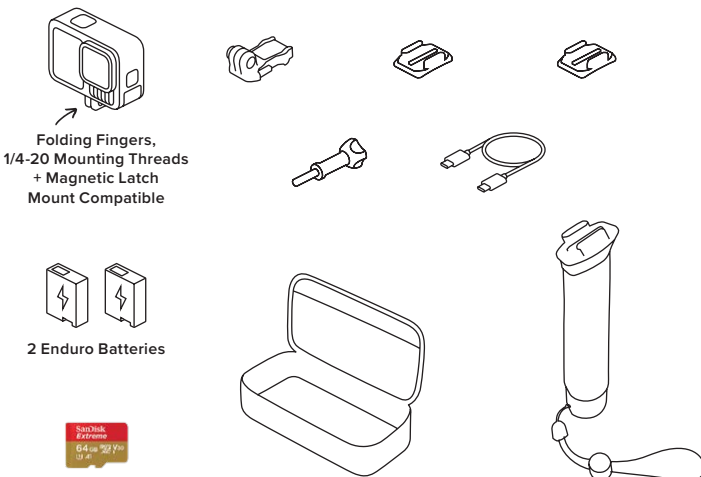

What's Included

Key Camera Specs

VIDEO

- 5.3K60, 4K120, 2.7K240 and more / 8x Slo-Mo / 24.7MP frame grabs

PHOTO

- 27MP Single Photo / Interval Photo / Night Photo / 30 fps Burst / RAW

BURST SLO-MO

- 720p400 / 900p360 / 5.3K120

TIME LAPSE

- 5.3K TimeWarp 3.0 video / Star Trails / Light Painting / Vehicle Light Trails / 5.3K Time Lapse Video / Time Lapse Photo / 5.3K Night Lapse Video / Night Lapse Photo