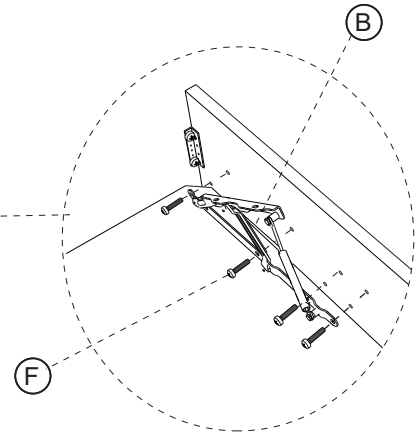

2 X	30min	⊕	#13
			

KELLY BOXBETT 120/140x200

9.

 x1	 x8 M8x20	⊕ 
--	--	---

10.

 x4 M8	 #13
---	---