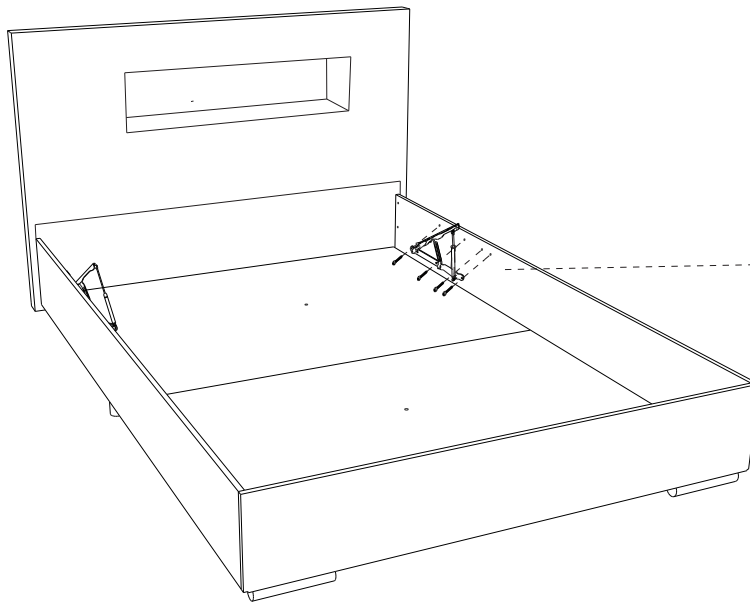

2 X	30min	⊕	#13
			

KELLY BOXBETT 120/140x200

9.

 x1	 x8 M8x20	⊕ 
--	--	---

10.

 x4 M8	 #13
---	---