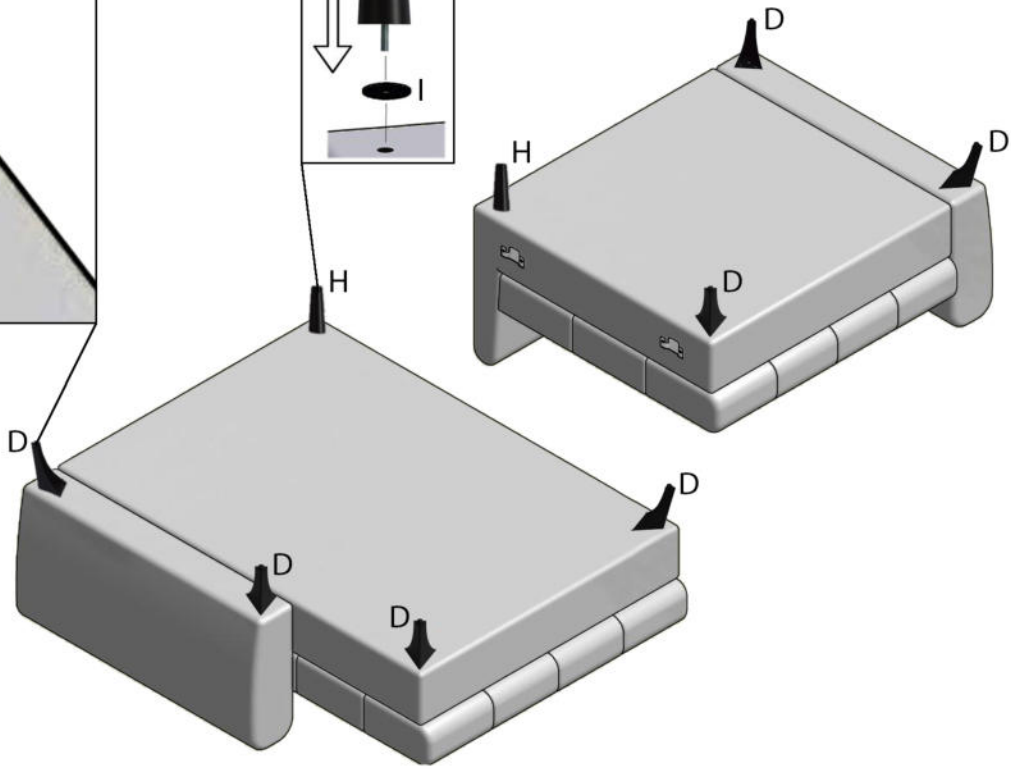

Lörby (2AL-MaxiRC)(MaxiRC-2AL)

A  3x 65x45	B  1x 52x52	C  2x 38x38	D  7x	E  7x M8x40	F  7x
G  7x 5x35	H  2x	I  2x	 1x		

04-01-2023

- |    |          |    |         |    |    |    |
|----|----------|----|---------|----|----|----|
| D  | E        | F  | G       | H  | I  |    |
|    |          |    |         |    |    |    |
| 7x | 7x M8x40 | 7x | 7x 5x35 | 2x | 2x | 1x |