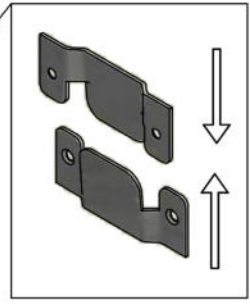

Lörby (2AL-MaxiRC)(MaxiRC-2AL)

A  3x 65x45	B  1x 52x52	C  2x 38x38	D  7x	E  7x M8x40	F  7x
G  7x 5x35	H  2x	I  2x	 1x		

04-01-2023

- |    |          |    |         |    |    |    |
|----|----------|----|---------|----|----|----|
| D  | E        | F  | G       | H  | I  |    |
|    |          |    |         |    |    |    |
| 7x | 7x M8x40 | 7x | 7x 5x35 | 2x | 2x | 1x |