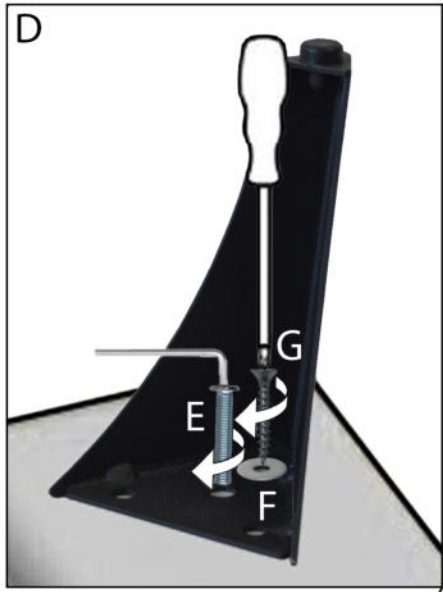

Lörby (2AL-MaxiRC)(MaxiRC-2AL)

A  3x 65x45	B  1x 52x52	C  2x 38x38	D  7x	E  7x M8x40	F  7x
G  7x 5x35	H  2x	I  2x	 1x		

04-01-2023

- |    |          |    |         |    |    |    |
|----|----------|----|---------|----|----|----|
| D  | E        | F  | G       | H  | I  |    |
|    |          |    |         |    |    |    |
| 7x | 7x M8x40 | 7x | 7x 5x35 | 2x | 2x | 1x |