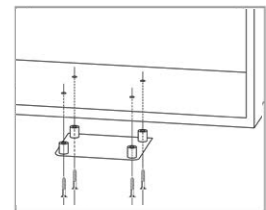

KCR-11

Kitchen radio with light and timer

Mounting kit

- EN**
- 0,9" White LED display
 - PLL FM radio
 - 5 preset buttons
 - LED lighting
 - Clock & Timer
 - 2 feets
 - Output power : 2 x 1W RMS
 - included: Mounting kit, AC Adaptor

- DATA**
- Power source: AC 100-240V 50/60Hz
 - Backup battery 2 x AAA not included
 - Dim. unit : 240 x 150 x 62mm (WxDxH)
 - Gift box dim. : 250 x 225 x 80mm (WxDxH)
 - Net/Gross Weight: 0,8 kg / 1,1 kg
 - Master carton quantity : 8pcs
 - Inner carton quantity : 4pcs
 - EAN-code: 8711902041184
 - Custom code: 8527929000