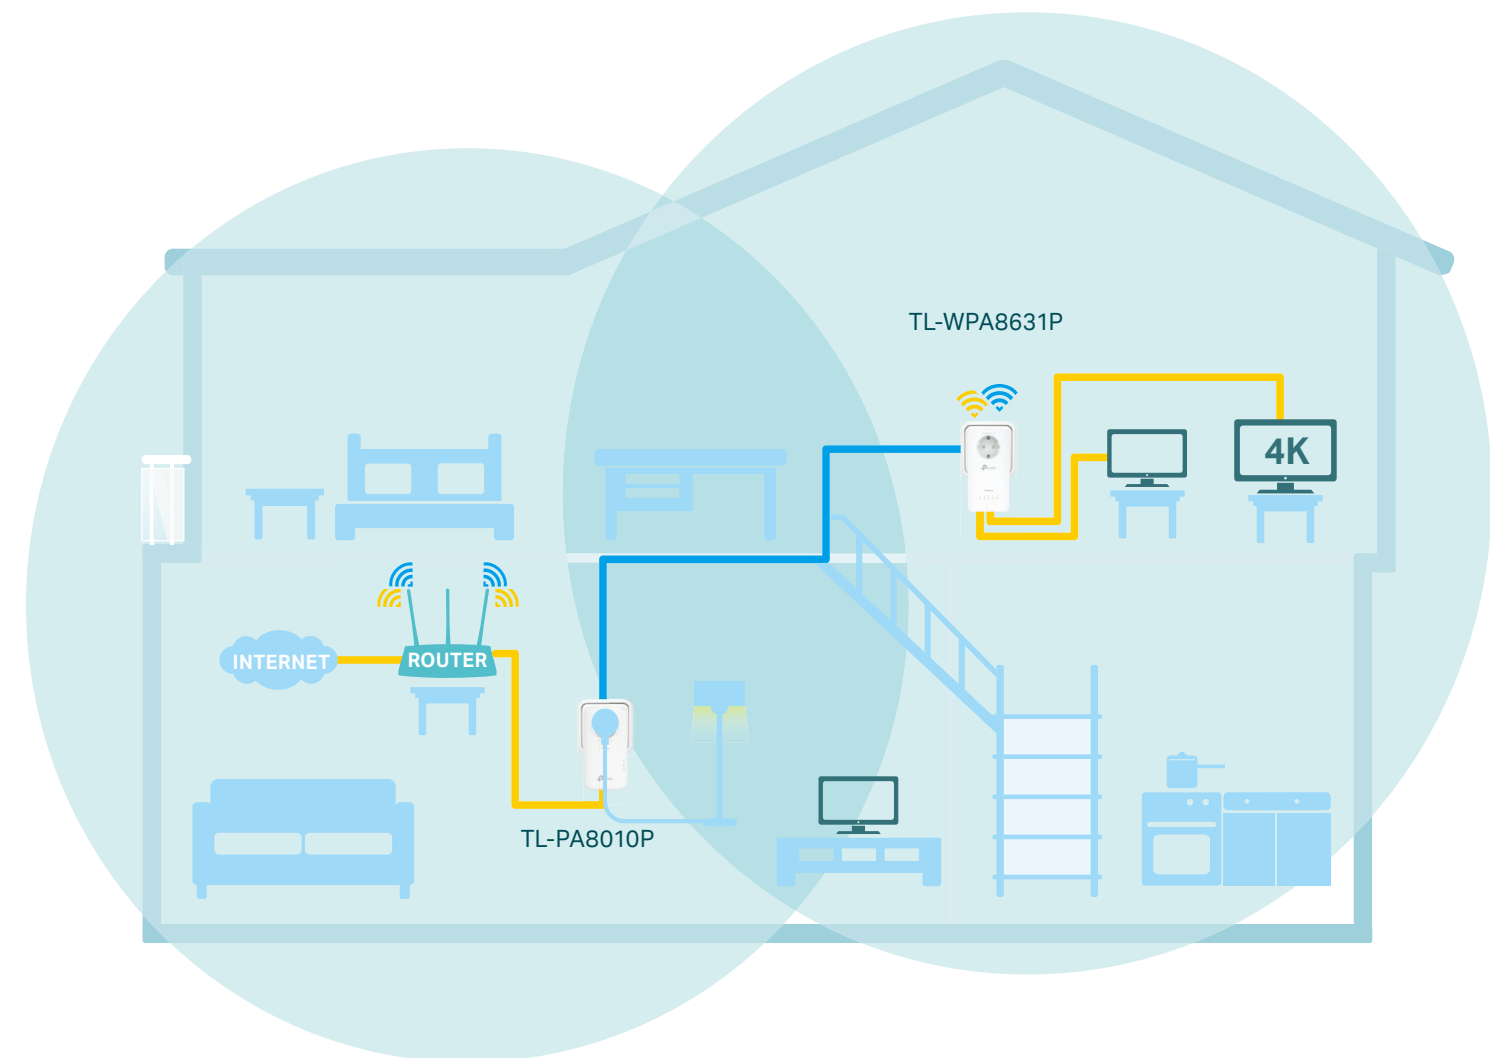

Highlights

Easily Extend Ultra-Fast, Stable Wi-Fi to Every Room

Stably and efficiently transmit network signals anywhere with a power outlet via your home's existing wiring.

- No need for new wires or drilling
- Network passes through walls and floors

Supports Smart Roaming[^]

Form a unified mesh network with TL-WPA8631P and a OneMesh™ router for seamless streaming while moving around your home.

Learn more about OneMesh™ technology and check the full list* of OneMesh™ devices at:

<https://www.tp-link.com/onemesh/tl-wpa8631p-kit>

*More compatible devices are coming soon.

— Electrical Wiring
— Ethernet Cable

📶 2.4 GHz 300 Mbps
📶 5 GHz 867 Mbps