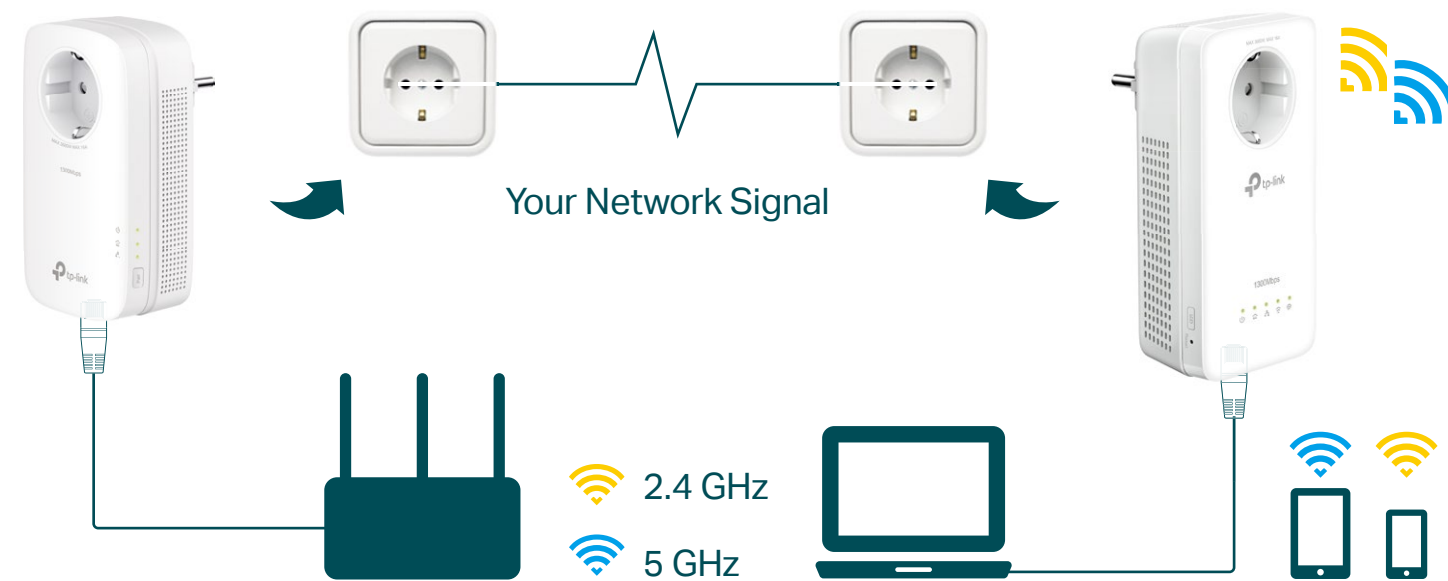

Highlights

Easily Extend Ultra-Fast, Stable Wi-Fi to Every Room

Stably and efficiently transmit network signals anywhere with a power outlet via your home's existing wiring.

- No need for new wires or drilling
- Network passes through walls and floors

1,300 Mbps Powerline with 2x2 MIMO†

Establish multiple simultaneous connections to improve data transfer rates, stability, and coverage.

Highlights

Plug and Play

Powerline adapters and extenders must be deployed in a set of two or more and be connected to the same electrical circuit.

One-Touch Wi-Fi Configuration

Copy wireless settings from a router to the extender using the same SSID and password with just a tap.

Features

Speed

- HomePlug AV2 – Provides up to 1300Mbps high speed data transmission over a home's existing electrical wiring
- Wireless AC Standard – Dual-band Wi-Fi speeds of 300Mbps on the 2.4GHz band and 867Mbps on the 5GHz band
- Multiple Gigabit Ports – Three gigabit Ethernet ports for game consoles, smart TVs, or media receivers

Wi-Fi Range

- Expansive Coverage – Utilizes any household power circuit to deliver data over distances of up to 300 meters

Security

- Pair Button – Provides a connection with 128-bit AES encryption, at the touch of "Pair" button
- Parental Controls – Manage when and how connected devices can access the internet