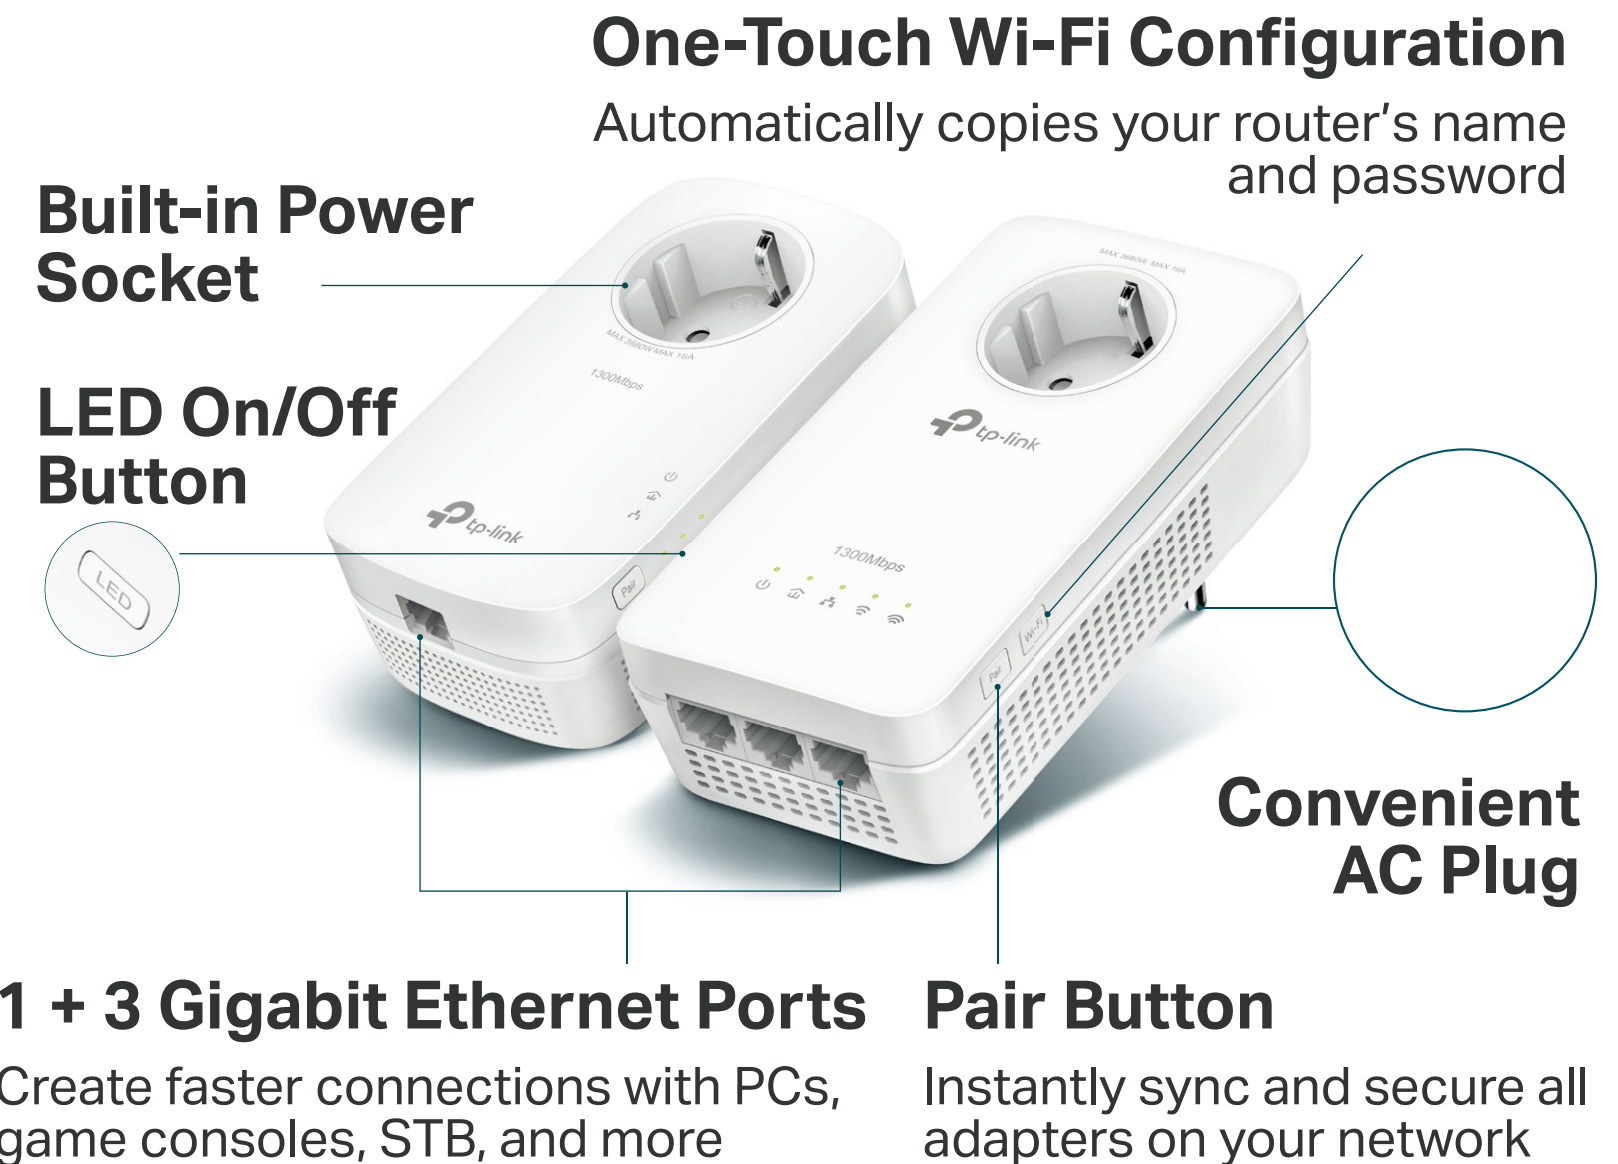

Specifications

Hardware

- Transmission Speeds:
  Powerline: up to 1300 Mbps
  Ethernet: 10/100/1000 Mbps
- Standards and Protocols:
  HomePlug AV2, IEEE 1901, IEEE 802.3, IEEE 802.3u, IEEE 802.3ab, IEEE 802.11b/g/n (2.4GHz), IEEE 802.11a/n/ac (5GHz)
- Interface: 3 Gigabit Ethernet Ports
- Plug Type: EU
- Button: Pair, LED On/Off, Wi-Fi, Reset
- LED Indicator: Power, Powerline, Ethernet, Wi-Fi (2.4GHz), Wi-Fi (5GHz)
- Dimensions (W x D x H):
  TL-WPA8631P: 3.0 x 1.7 x 6.0 in. (75 x 42 x 152 mm)
  TL-PA8010P: 2.8 x 1.7 x 5.2 in. (72 x 42 x 131 mm)
- IGMP: IGMP v1/v2/v3
- Power Consumption:
  TL-WPA8631P: Maximum: 13W, Typical: 11W
  TL-PA8010P: Maximum: 4.9W, Typical: 4.6W
- Range: Up to 300 meters/1000 feet over existing electrical wiring[†]
- Compatibility: Compatible with all HomePlug AV & HomePlug AV2 standard powerline adapters[§]