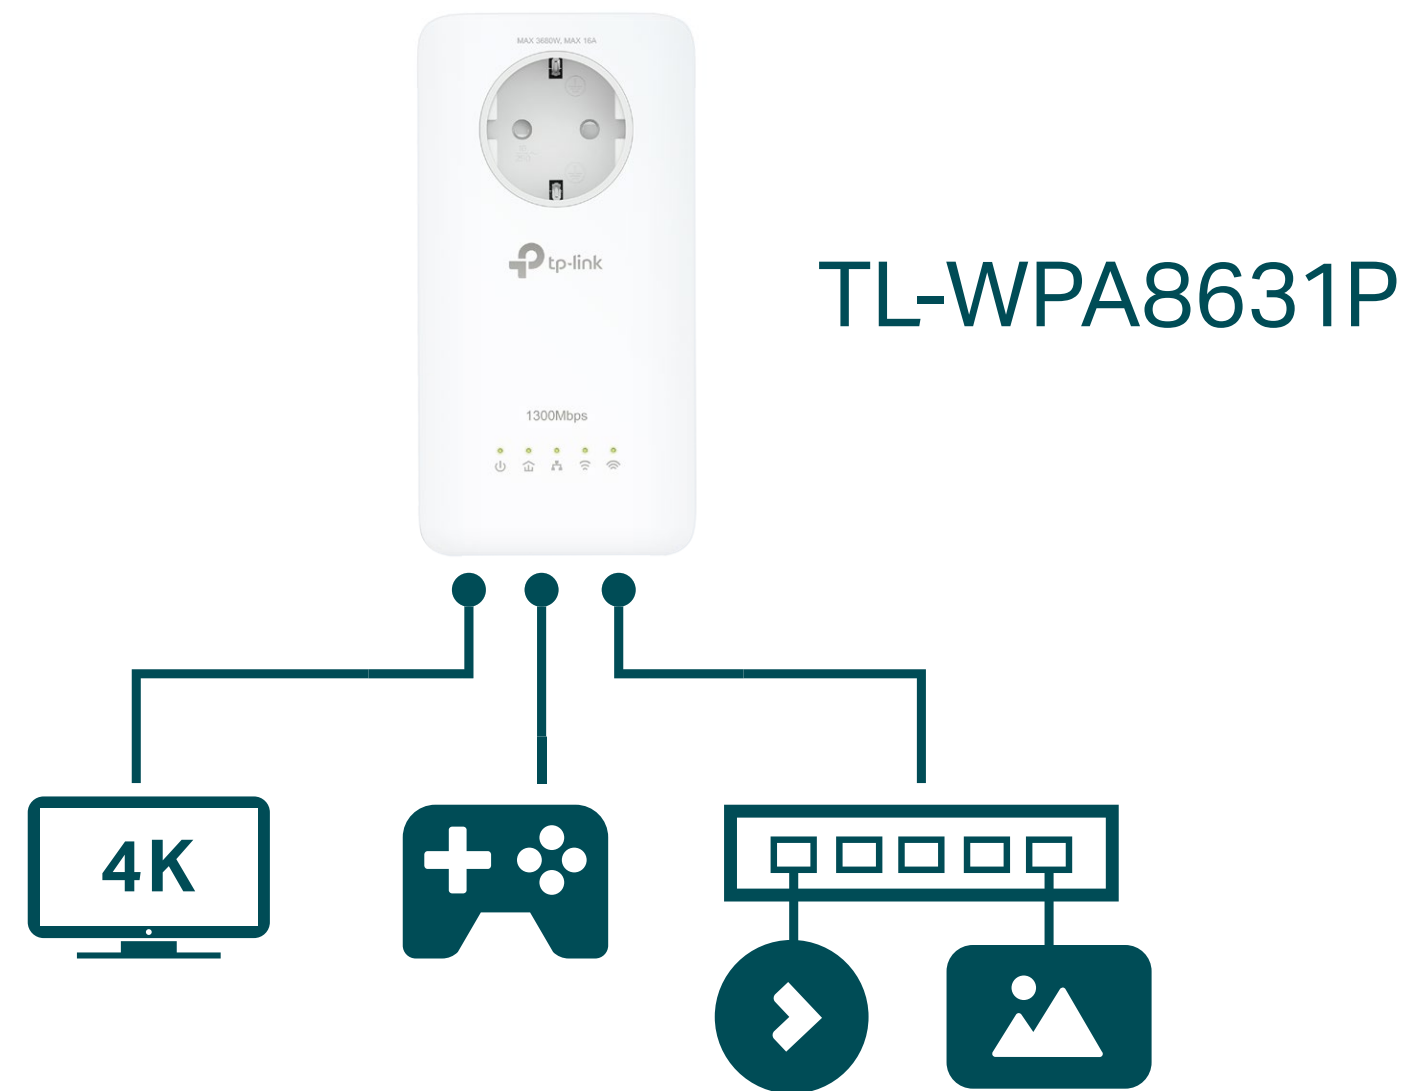

<https://www.tp-link.com/onemesh/tl-wpa8631p-kit>

*More compatible devices are coming soon.

— Electrical Wiring
— Ethernet Cable

📶 2.4 GHz 300 Mbps
📶 5 GHz 867 Mbps

Highlights

Three Gigabit Ethernet Ports

Provide warp speed wired connections for 4K video streaming, lag-free gaming, and more.

1,300 Mbps Powerline with 2x2 MIMO†

Establish multiple simultaneous connections to improve data transfer rates, stability, and coverage.

Highlights

Plug and Play

Powerline adapters and extenders must be deployed in a set of two or more and be connected to the same electrical circuit.

One-Touch Wi-Fi Configuration

Copy wireless settings from a router to the extender using the same SSID and password with just a tap.

Features

Speed

- HomePlug AV2 – Provides up to 1300Mbps high speed data transmission over a home's existing electrical wiring
- Wireless AC Standard – Dual-band Wi-Fi speeds of 300Mbps on the 2.4GHz band and 867Mbps on the 5GHz band
- Multiple Gigabit Ports – Three gigabit Ethernet ports for game consoles, smart TVs, or media receivers

Wi-Fi Range

- Expansive Coverage – Utilizes any household power circuit to deliver data over distances of up to 300 meters

Security

- Pair Button – Provides a connection with 128-bit AES encryption, at the touch of "Pair" button
- Parental Controls – Manage when and how connected devices can access the internet