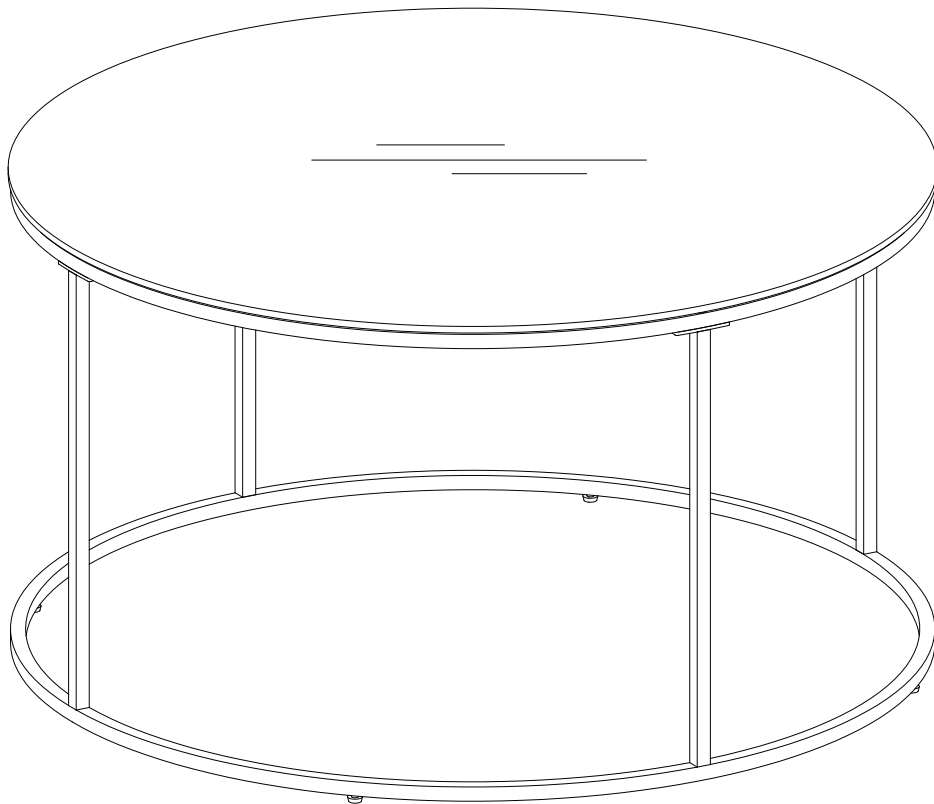

Bolton-coffee table

Bolton-coffee table

1(x1)

2(x1)

3(x1)

4(x4)

M6x10mm
Ax12

Ø30
Bx4

4mm
Cx1

Ø13
Dx4

Bolton-coffee table

1

2

3-4

Bolton-coffee table

3