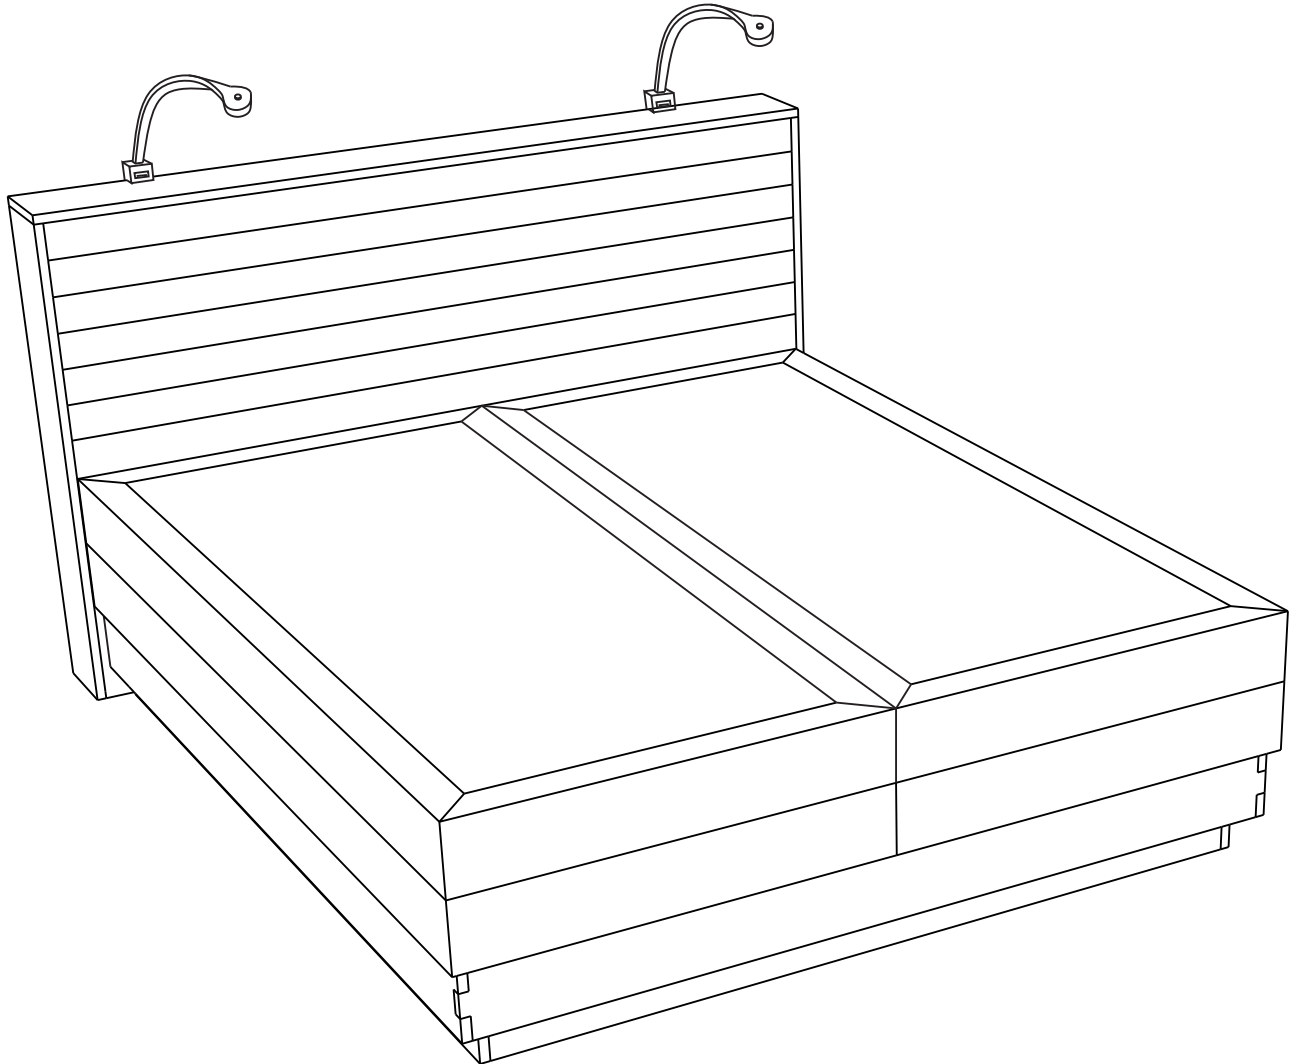

- (D) AUFBAUANLEITUNG
- (NL) HANDLEIDING VOOR DE MONTAGE
- (TR) MONTAJ TALIMATI
- (RO) INSTRUCȚIUNI DE ASAMBLARE
- (F) INSTRUCTION D'ASSEMBLAGE
- (CZ) POKYNY K MONTÁŽI
- (BG) ИНСТРУКЦИИ ЗА МОНТАЖ
- (HR) NAPUTCI ZA MONTAŽU
- (E) INSTRUCCIONES DE MONTAJE

- (GB) ASSEMBLY INSTRUCTIONS
- (PL) INSTRUKCJA MONTAŻU
- (RU) Инструкция по монтажу
- (I) PROCEDURA DI ASSEMBLAGGIO
- (SK) POKYNY K MONTÁŽI
- (HU) KÖZGYŰLÉS UTASÍTÁSOK
- (SLO) NAVODILA ZA MONTAŽO
- (S) MONTERINGSANVISNING
- (LT) DIEGIMO INSTRUKCIJOS

BOXSPRING MONETA LED

A	B	C	D	E	F	G	H
M8X60 x4	M8X80 x6	M8X100 x4	x14	x14	x2	x1	x2

0
10
20
30
40
50
60
70
80
90
100
110
120
130
140
150