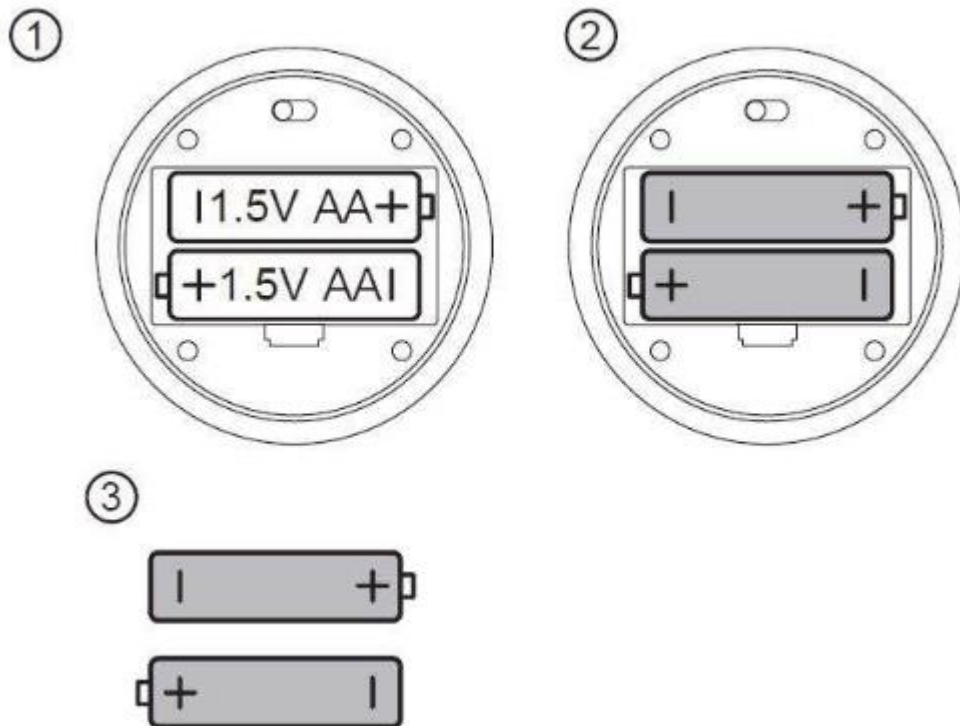

Works with 2 AA, LR6 batteries. not included.

Insertion and batteries replacement;

Remove cover by pressing down. Put the AA LR6 batteries, taking care to match up the polarity indicated. Replace the cover so that it is in the same place.