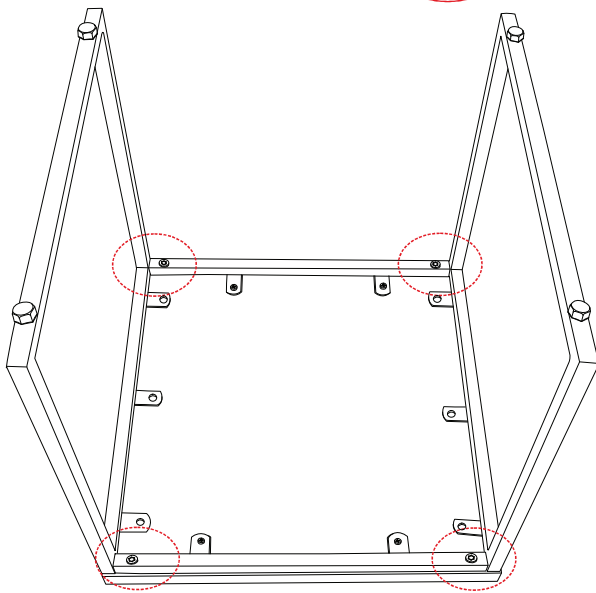

Art. No.67755

15
Min

(08 Pcs.) (12 Pcs.) (01 Pcs.)

Assembled Product