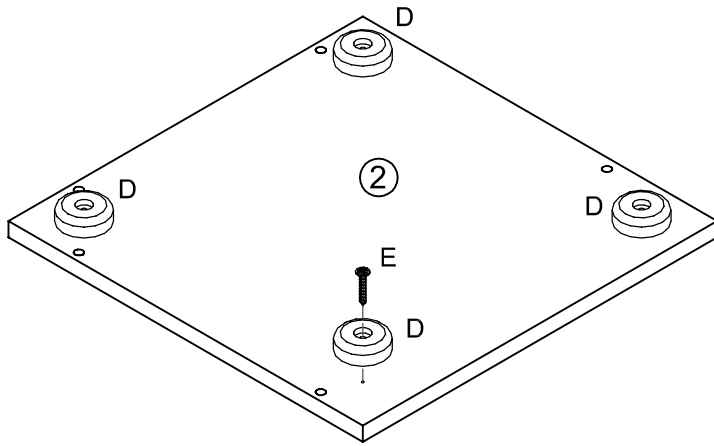

CORNER SHELF

35-335-...-9

1	x2	ca. 1815 x 358 x 16	1/1
2	x2	ca. 375 x 375 x 16	1/1
3	x6	ca. 290 x 80 x 16	1/1
4	x3	ca. 357 x 357 x 16	1/1
5	x2	ca. 357 x 357 x 16	1/1

1

2

x2

3

x3

x2

4

x6

5

6

B 7,0x50 x5

C x1

7

B 7,0x50 x5

C x1

8

- B 7,0x50 x10
- C x1
- H x5

9

- F x1
- G 3,0x15 x2
- K x1