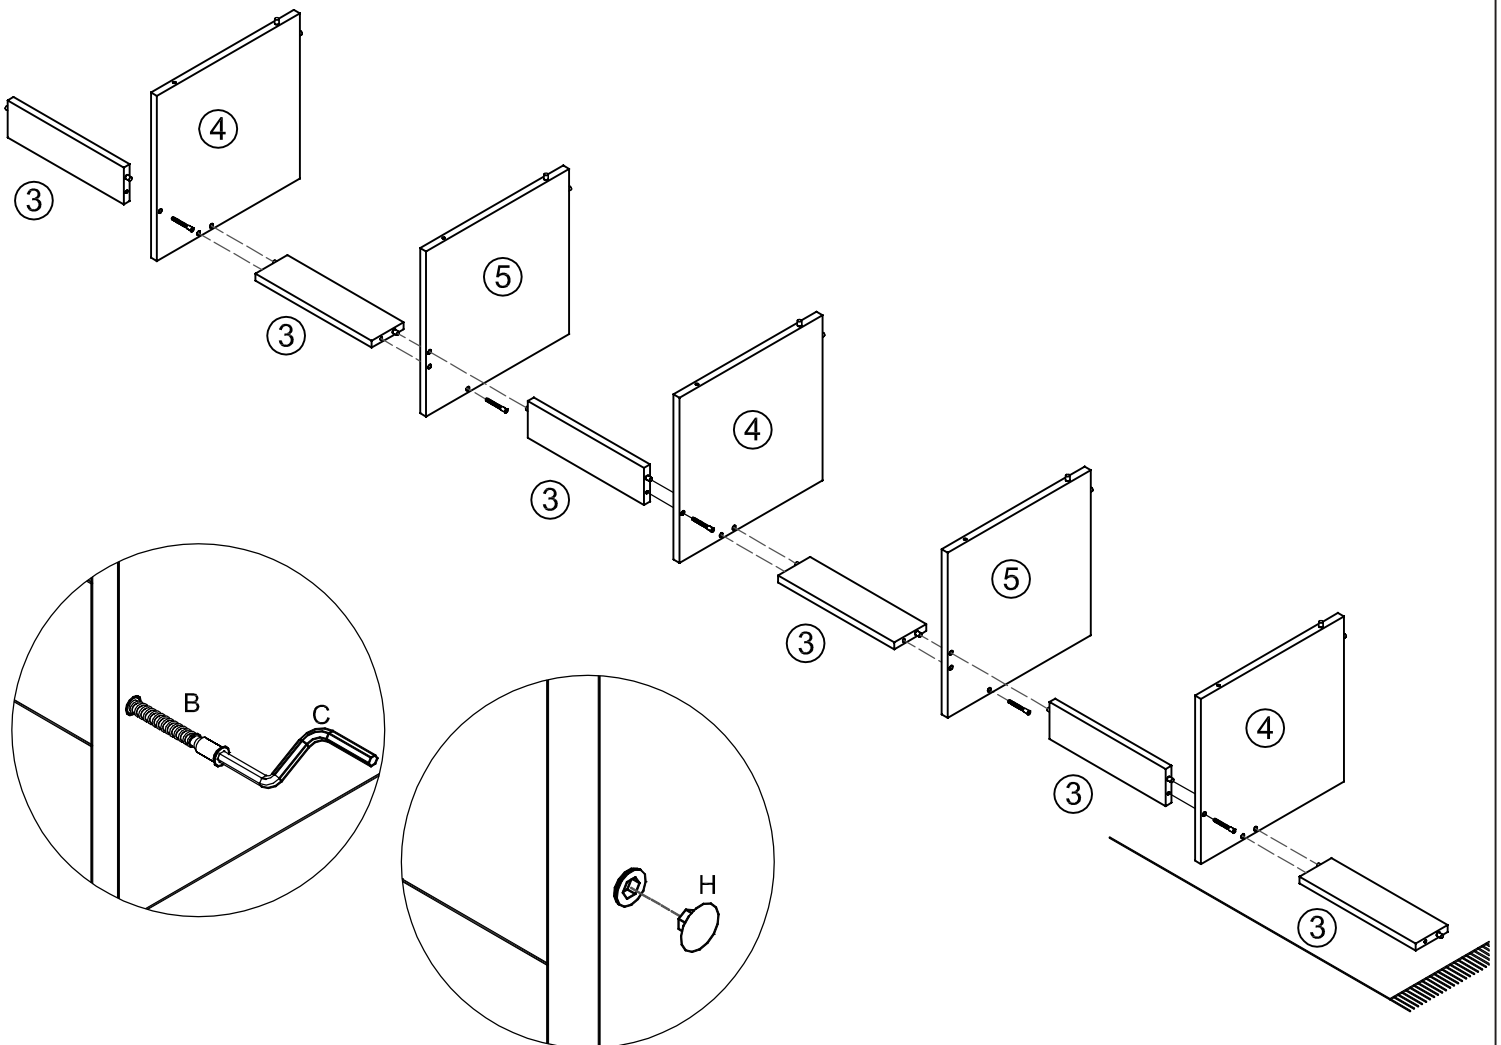

CORNER SHELF

35-335-...-9

1	x2	ca. 1815 x 358 x 16	1/1
2	x2	ca. 375 x 375 x 16	1/1
3	x6	ca. 290 x 80 x 16	1/1
4	x3	ca. 357 x 357 x 16	1/1
5	x2	ca. 357 x 357 x 16	1/1

1

2

x2

3

x3

x2

4

x6

5

6

B 7,0x50 x5

C x1

7

B 7,0x50 x5

C x1

8

- B 7,0x50 x10
- C x1
- H x5

9

- F x1
- G 3,0x15 x2
- K x1