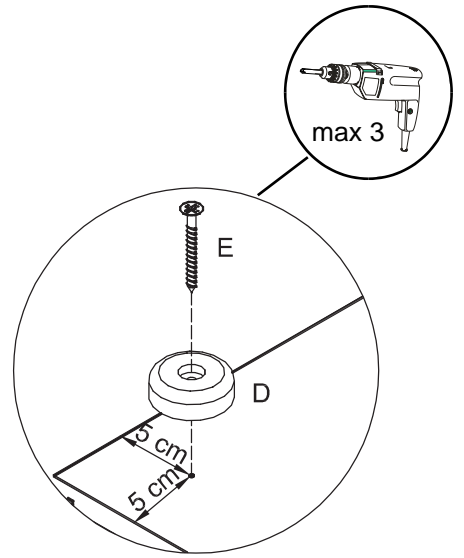

CORNER SHELF

35-335-...-9

1	x2	ca. 1815 x 358 x 16	1/1
2	x2	ca. 375 x 375 x 16	1/1
3	x6	ca. 290 x 80 x 16	1/1
4	x3	ca. 357 x 357 x 16	1/1
5	x2	ca. 357 x 357 x 16	1/1

1

2

x2

3

x3

x2

4

x6

5

6

B 7,0x50 x5

C x1

7

B 7,0x50 x5

C x1

8

- B 7,0x50 x10
- C x1
- H x5

9

- F x1
- G 3,0x15 x2
- K x1