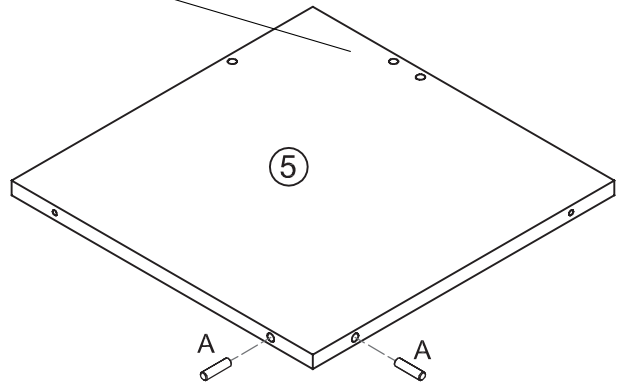

CORNER SHELF

35-335-...-9

1	x2	ca. 1815 x 358 x 16	1/1
2	x2	ca. 375 x 375 x 16	1/1
3	x6	ca. 290 x 80 x 16	1/1
4	x3	ca. 357 x 357 x 16	1/1
5	x2	ca. 357 x 357 x 16	1/1

1

2

x2

3

x3

x2

4

x6

5

6

B 7,0x50 x5

C x1

7

B 7,0x50 x5

C x1

8

- B 7,0x50 x10
- C x1
- H x5

9

- F x1
- G 3,0x15 x2
- K x1