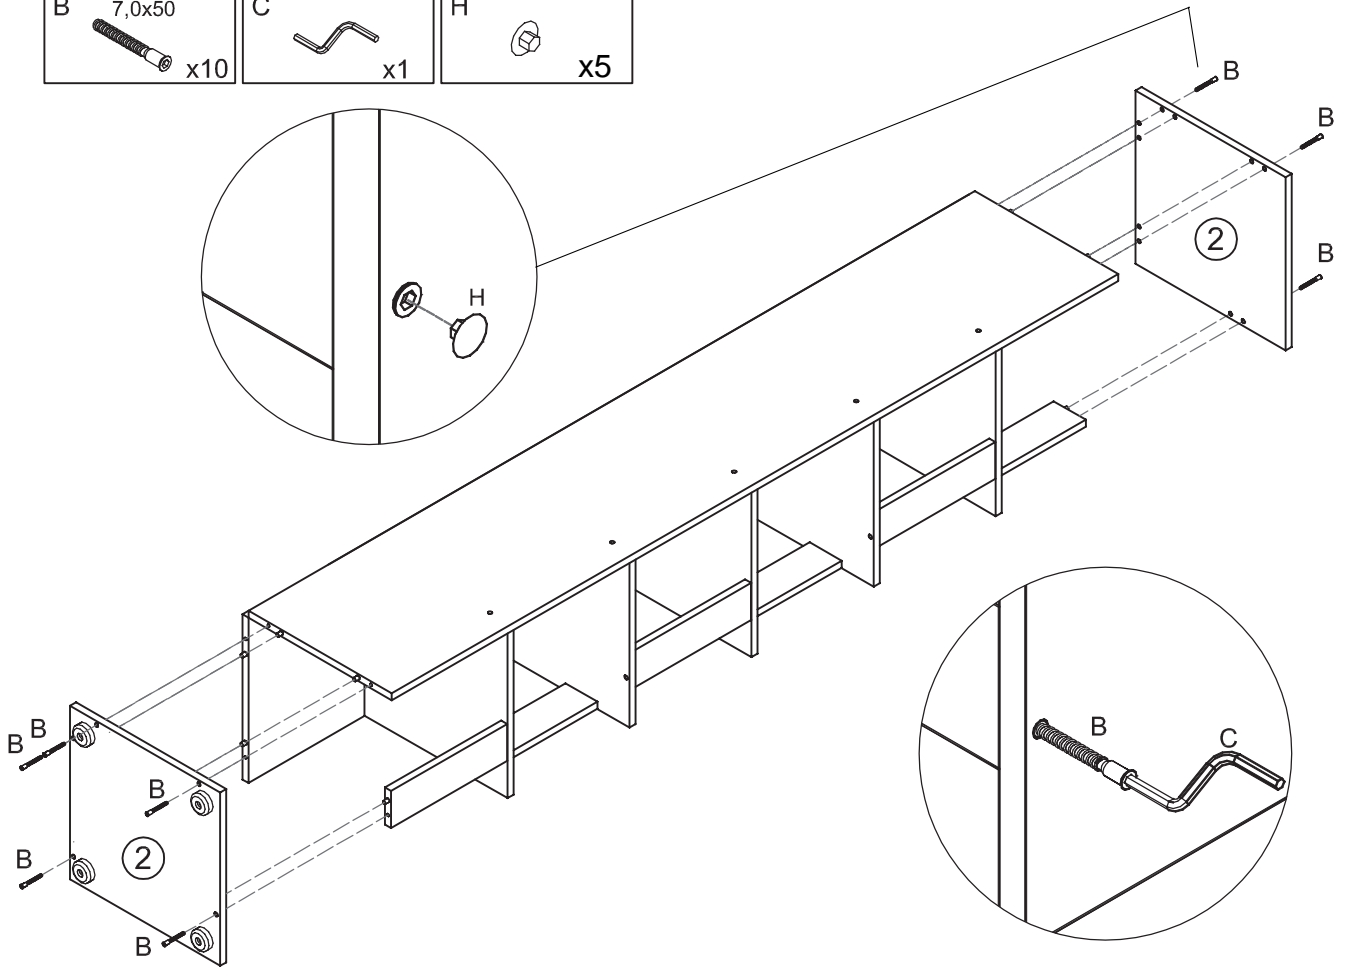

CORNER SHELF

35-335-...-9

1	x2	ca. 1815 x 358 x 16	1/1
2	x2	ca. 375 x 375 x 16	1/1
3	x6	ca. 290 x 80 x 16	1/1
4	x3	ca. 357 x 357 x 16	1/1
5	x2	ca. 357 x 357 x 16	1/1

1

2

x2

3

x3

x2

4

x6

5

6

B 7,0x50 x5

C x1

7

B 7,0x50 x5

C x1

8

- B 7,0x50 x10
- C x1
- H x5

9

- F x1
- G 3,0x15 x2
- K x1