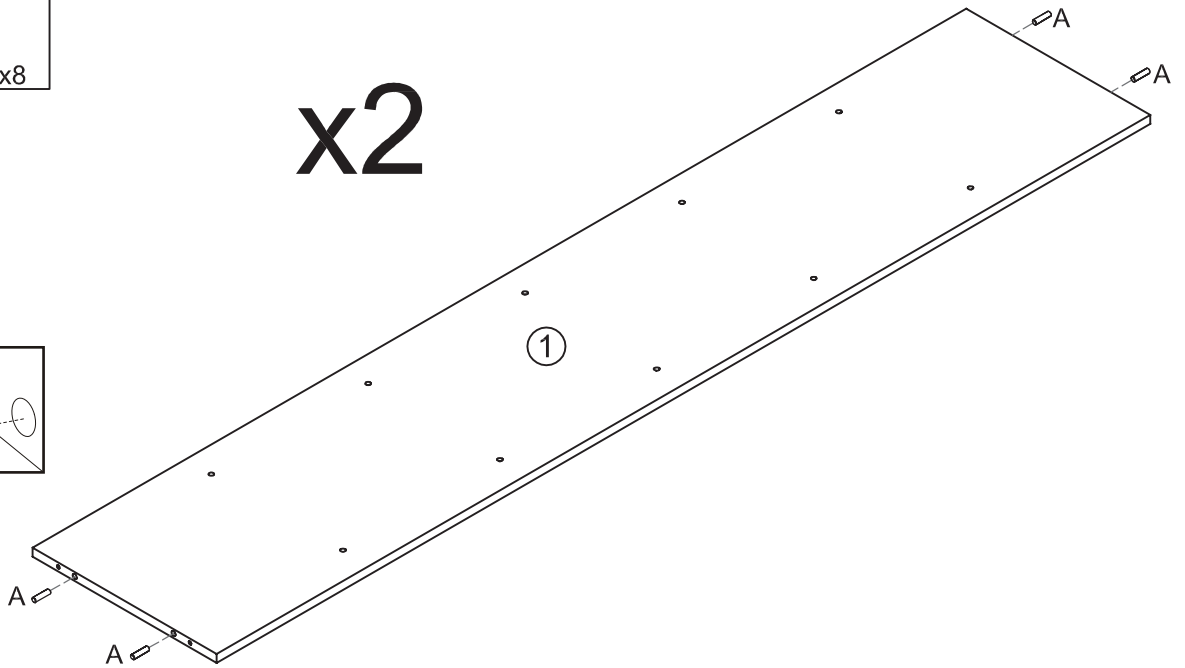

CORNER SHELF

35-335-...-9

1	x2	ca. 1815 x 358 x 16	1/1
2	x2	ca. 375 x 375 x 16	1/1
3	x6	ca. 290 x 80 x 16	1/1
4	x3	ca. 357 x 357 x 16	1/1
5	x2	ca. 357 x 357 x 16	1/1

1

2

x2

3

x3

x2

4

x6

5

6

B 7,0x50 x5

C x1

7

B 7,0x50 x5

C x1

8

- B 7,0x50 x10
- C x1
- H x5

9

- F x1
- G 3,0x15 x2
- K x1