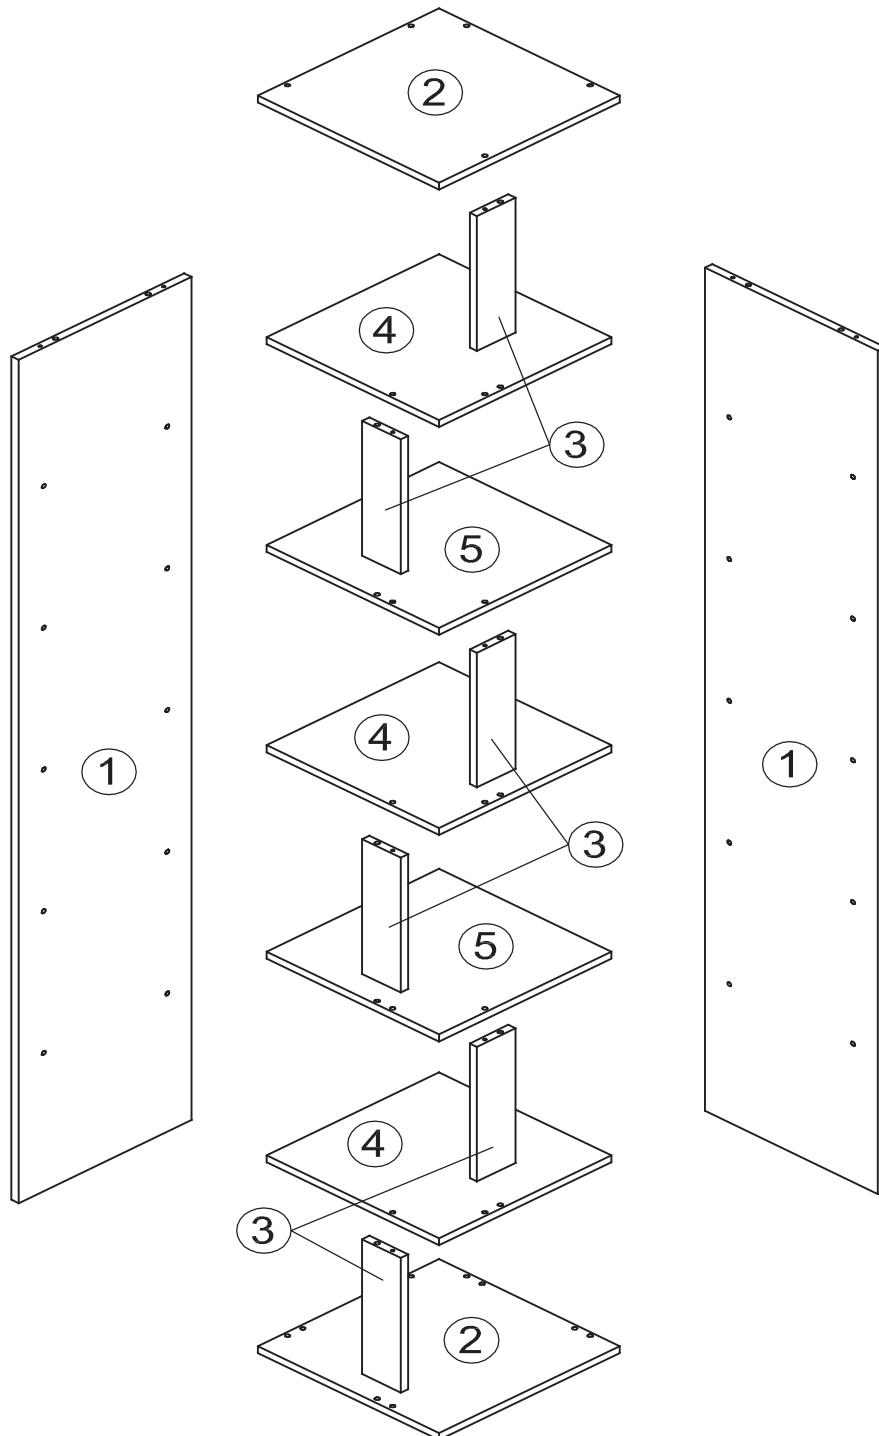

CORNER SHELF

35-335-...-9

1	x2	ca. 1815 x 358 x 16	1/1
2	x2	ca. 375 x 375 x 16	1/1
3	x6	ca. 290 x 80 x 16	1/1
4	x3	ca. 357 x 357 x 16	1/1
5	x2	ca. 357 x 357 x 16	1/1

1

2

x2

3

x3

x2

4

x6

5

6

B 7,0x50 x5

C x1

7

B 7,0x50 x5

C x1

8

- B 7,0x50 x10
- C x1
- H x5

9

- F x1
- G 3,0x15 x2
- K x1