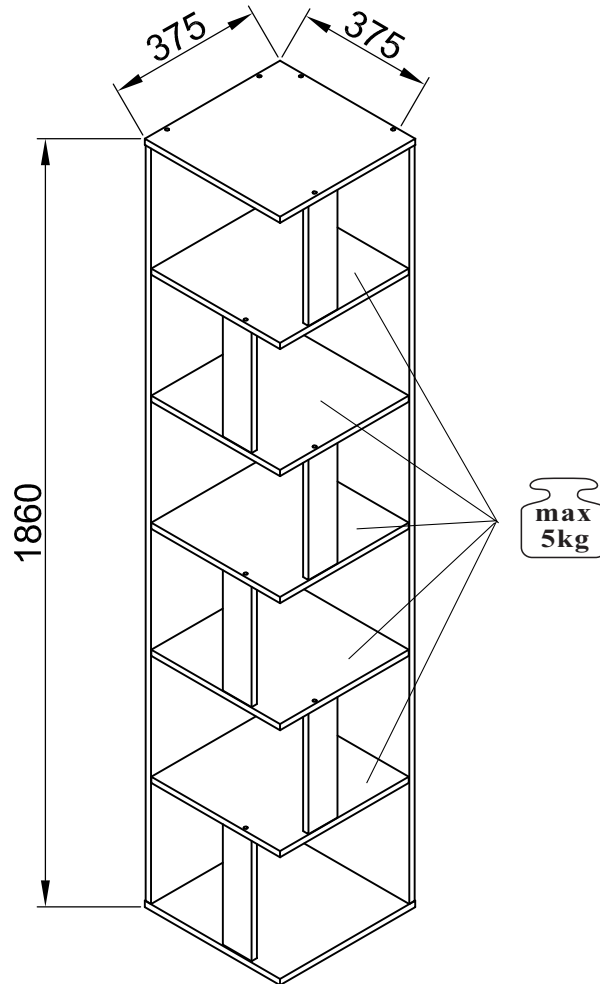

CORNER SHELF

35-335-...-9

1	x2	ca. 1815 x 358 x 16	1/1
2	x2	ca. 375 x 375 x 16	1/1
3	x6	ca. 290 x 80 x 16	1/1
4	x3	ca. 357 x 357 x 16	1/1
5	x2	ca. 357 x 357 x 16	1/1

1

2

x2

3

x3

x2

4

x6

5

6

B 7,0x50 x5

C x1

7

B 7,0x50 x5

C x1

8

- B 7,0x50 x10
- C x1
- H x5

9

- F x1
- G 3,0x15 x2
- K x1