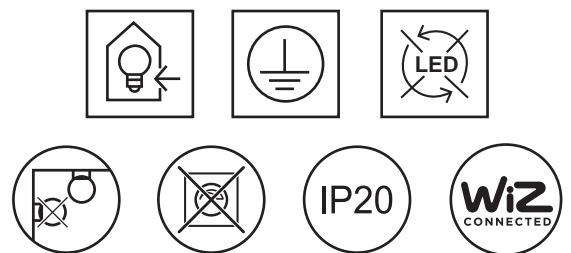

- A. ON
- B. OFF
- C. Night light
- D. Favorite light mode 1
- E. Favorite light mode 2
- F. Favorite light mode 3
- G. Favorite light mode 4
- H. Brightness adjustment

230V~50Hz 4xLED 3W