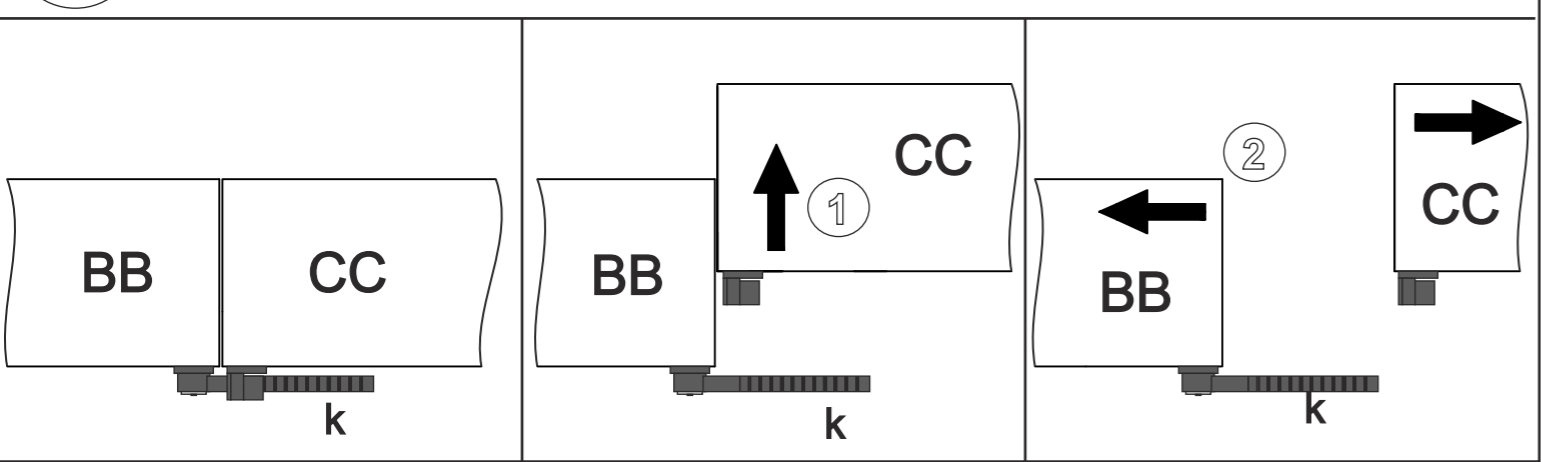

COPENHAGEN 180 Hmix LED

19

COPENHAGEN 180 Hmix LED