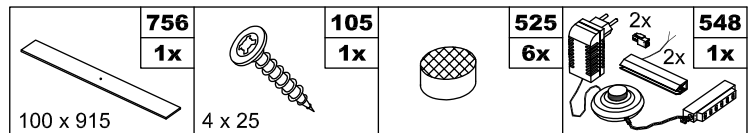

1

Glasplatte - Glass plate