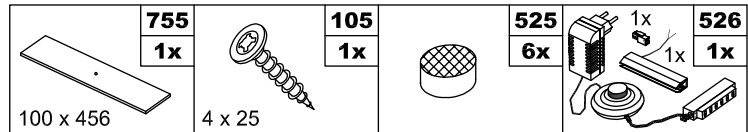

1

Glasplatte - Glass plate