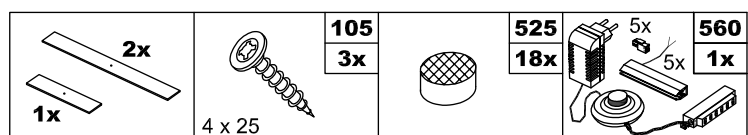

1

Glasplatte - Glass plate