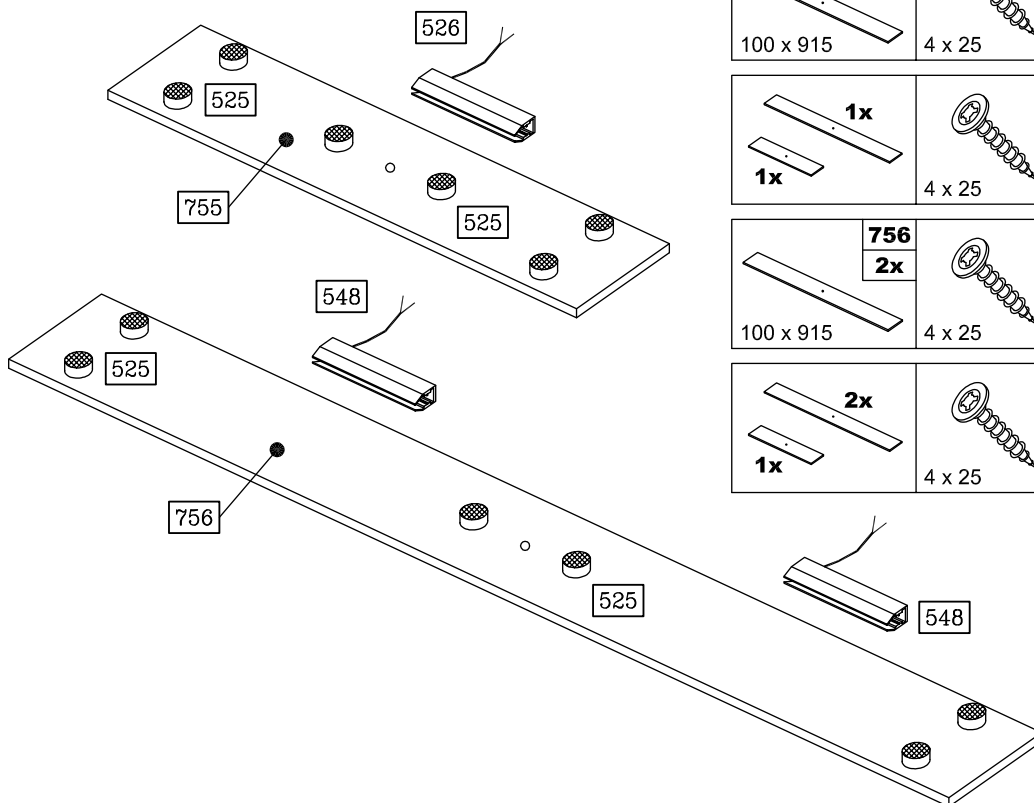

1

Glasplatte - Glass plate