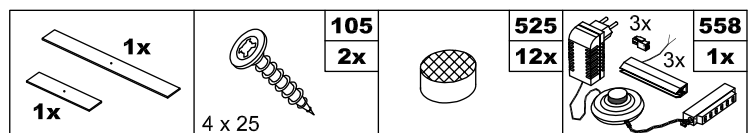

1

Glasplatte - Glass plate