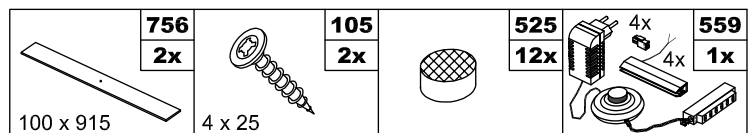

1

Glasplatte - Glass plate