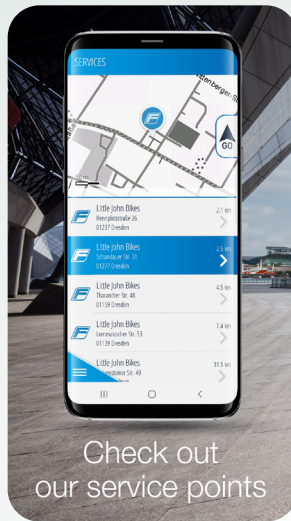

NEUE Funktionen
 Sprachnavigation und
 Apple Watch support

- Funktionen der Apple Watch
- Navigation über die Uhr
 - Anzeige der Computerdaten des Pedelecs
 - Anzeige des Kartenausschnittes

Zum Google Play Store

Zum App Store

Die FISCHER E-Connect APP ist kostenfrei für iOS und Android in den APP-Stores erhältlich

FISCHER E-Connect APP

With the FISCHER E-Connect APP you do not only navigate on Europe's cycle paths **FREE OF CHARGE**, it connects to your FISCHER pedelec and displays various current information about your E-Bike.

- Topographic range indicator: Shows on the map exactly how far you can drive, taking into account the topographical conditions, your current driving behaviour and the battery charge level
- The maps of most European countries are available with the APP as offline version free of charge

- Record your routes, save them and export your favourite routes
- An integrated tour manager manages your saved routes
- Import GPX data easily and navigate to your destination via the FISCHER E-Connect APP