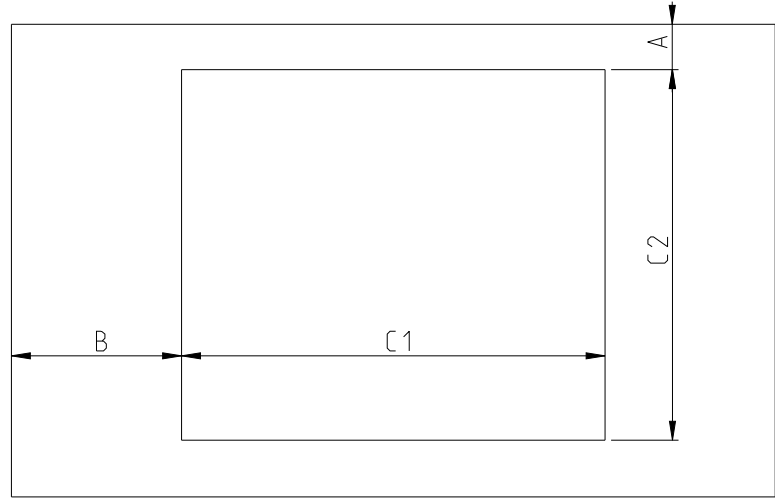

PRODUCT DIMENSIONS	W (MM)	D (MM)	H (MM)
	590	520	54

CUTOUT DIMENSIONS	C1 (MM)	C2 (MM)
	560	490

NEIGHBOURHOOD WALLS	MIN A (MM)	MIN B (MM)
	50	50

PRODUCT DIMENSIONS	W (MM)	D (MM)	H (MM)
	590	520	54

CUTOUT DIMENSIONS	C1 (MM)	C2 (MM)
	560	490

NEIGHBOURHOOD WALLS	MIN A (MM)	MIN B (MM)
	50	50