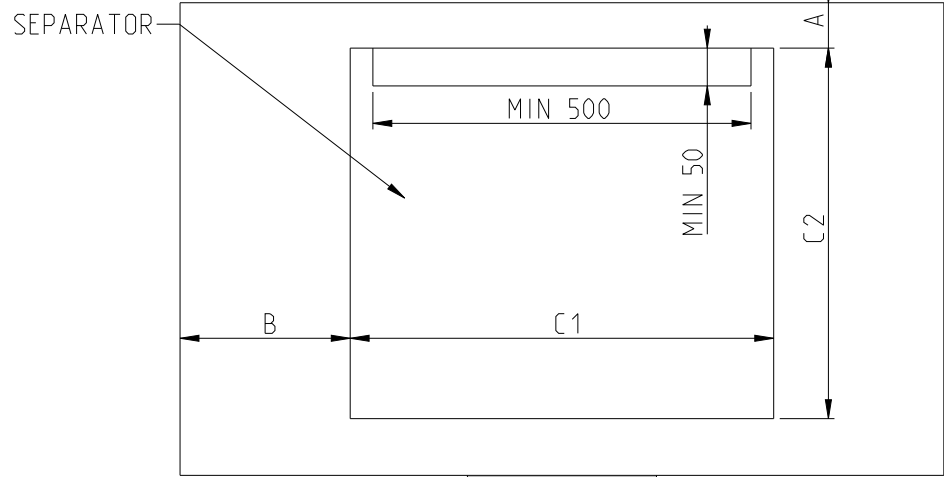

PRODUCT DIMENSIONS	W (MM)	D (MM)	H (MM)
	590	520	54

CUTOUT DIMENSIONS	C1 (MM)	C2 (MM)
	560	490

NEIGHBOURHOOD WALLS	MIN A (MM)	MIN B (MM)
	50	50

PRODUCT DIMENSIONS	W (MM)	D (MM)	H (MM)
	590	520	54

CUTOUT DIMENSIONS	C1 (MM)	C2 (MM)
	560	490

NEIGHBOURHOOD WALLS	MIN A (MM)	MIN B (MM)
	50	50