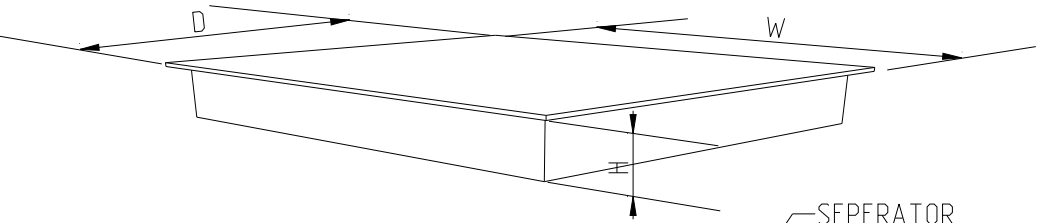

PRODUCT DIMENSIONS	W (MM)	D (MM)	H (MM)
	590	520	54

CUTOUT DIMENSIONS	C1 (MM)	C2 (MM)
	560	490

NEIGHBOURHOOD WALLS	MIN A (MM)	MIN B (MM)
	50	50

PRODUCT DIMENSIONS	W (MM)	D (MM)	H (MM)
	590	520	54

CUTOUT DIMENSIONS	C1 (MM)	C2 (MM)
	560	490

NEIGHBOURHOOD WALLS	MIN A (MM)	MIN B (MM)
	50	50