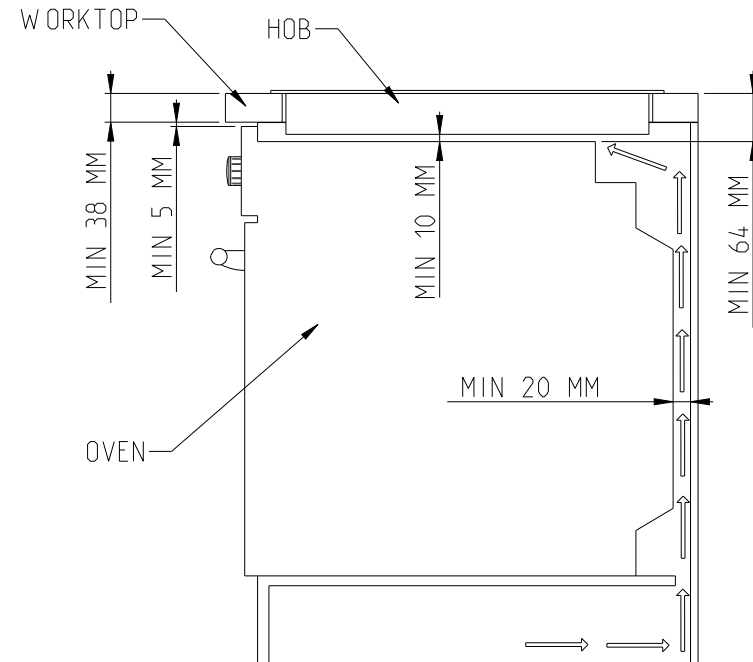

PRODUCT DIMENSIONS	W (MM)	D (MM)	H (MM)
	590	520	54

CUTOUT DIMENSIONS	C1 (MM)	C2 (MM)
	560	490

NEIGHBOURHOOD WALLS	MIN A (MM)	MIN B (MM)
	50	50

PRODUCT DIMENSIONS	W (MM)	D (MM)	H (MM)
	590	520	54

CUTOUT DIMENSIONS	C1 (MM)	C2 (MM)
	560	490

NEIGHBOURHOOD WALLS	MIN A (MM)	MIN B (MM)
	50	50