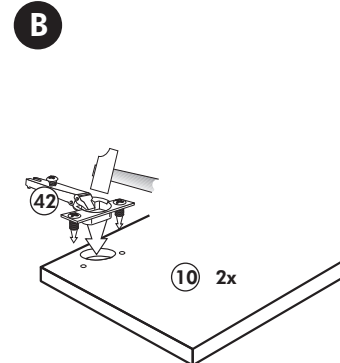

Hängeschrank

Nr. 102 Rev.00

(68) 2x Screw	(23) 10x Washer Ø 3
(28) 4x Washer Ø 10	(27) 18x Screw 3,0 x 20
(60) 4x Washer Ø 5	(26) 4x Screw 4,0 x 30 M4 x 30
(22) 10x Screw	(15) 1x Bracket
(34) 4x Bracket	(16) 1x Bracket
(69) 2x Bracket	(42) 4x Bracket
(46) 4x Bracket	(21) 2x Bracket