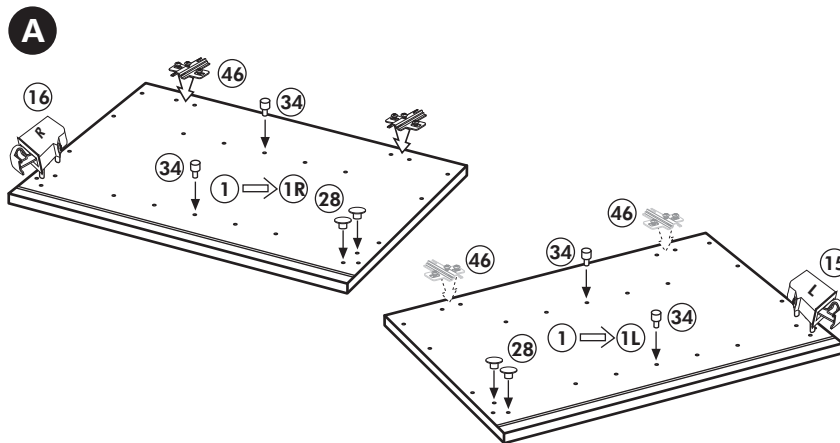

Hängeschrank

Nr. 102 Rev.00

(68) 2x Screw	(23) 10x Washer Ø 3
(28) 4x Washer Ø 10	(27) 18x Screw 3,0 x 20
(60) 4x Washer Ø 5	(26) 4x Screw 4,0 x 30 M4 x 30
(22) 10x Screw	(15) 1x Bracket
(34) 4x Bracket	(16) 1x Bracket
(69) 2x Bracket	(42) 4x Bracket
(46) 4x Bracket	(21) 2x Bracket