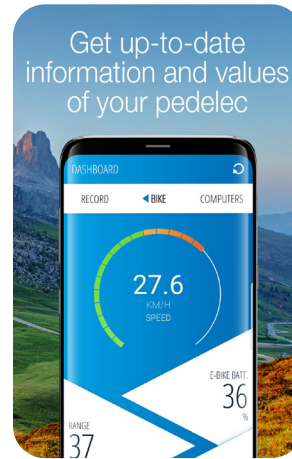

NEUE Funktionen  
 Sprachnavigation und  
 Apple Watch support

- Funktionen der Apple Watch
- Navigation über die Uhr
  - Anzeige der Computerdaten des Pedelecs
  - Anzeige des Kartenausschnittes

Zum Google Play Store

# FISCHER E-Connect APP

With the FISCHER E-Connect APP you do not only navigate on Europe's cycle paths **FREE OF CHARGE**, it connects to your FISCHER pedelec and displays various current information about your E-Bike.

- Topographic range indicator: Shows on the map exactly how far you can drive, taking into account the topographical conditions, your current driving behaviour and the battery charge level
- The maps of most European countries are available with the APP as offline version free of charge