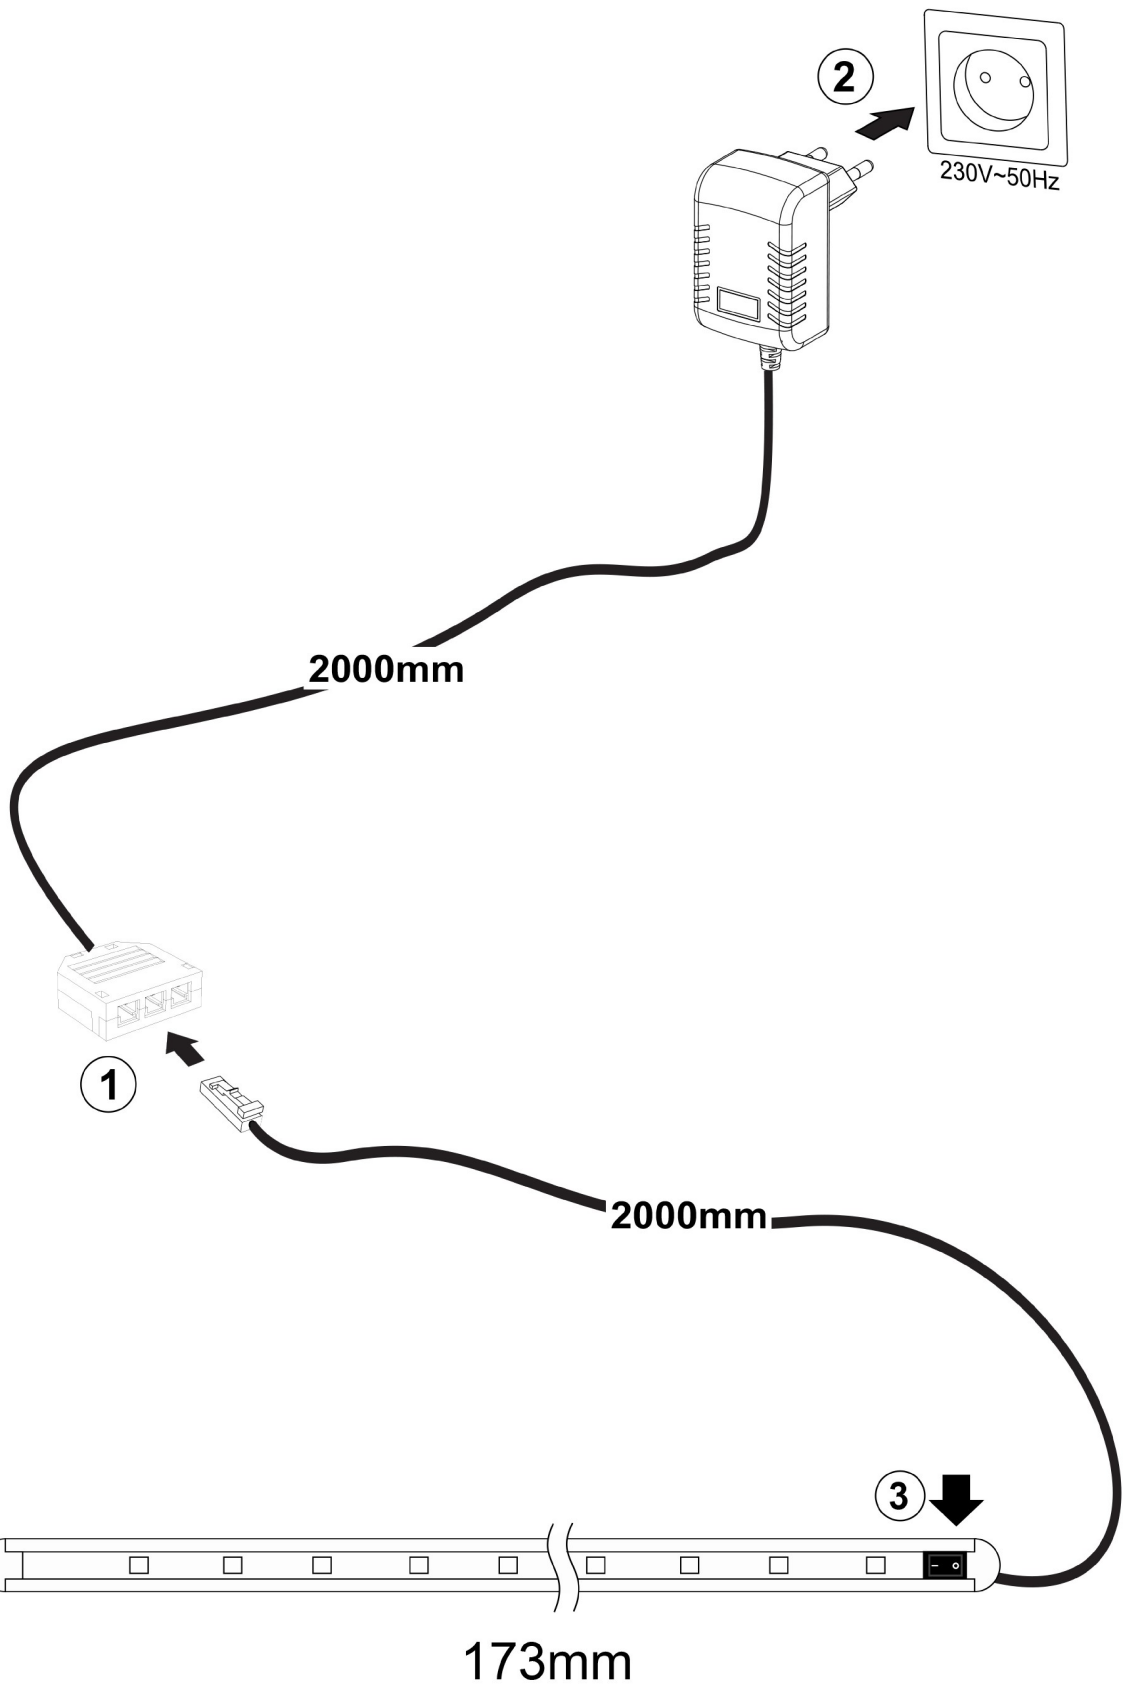

5.

6.

7.

LED SET 2 LAMBDA 173

ERAC	CE	IP20	LED					
	6500K	ON OFF	15 000	30 000h	<1s		(mm)	11x15x173
	50 lm	kWh/1000h	2,4	IN : 230V~50Hz; OUT LED : 12VDC MAX 2,2W				
	A+							

2x

173mm