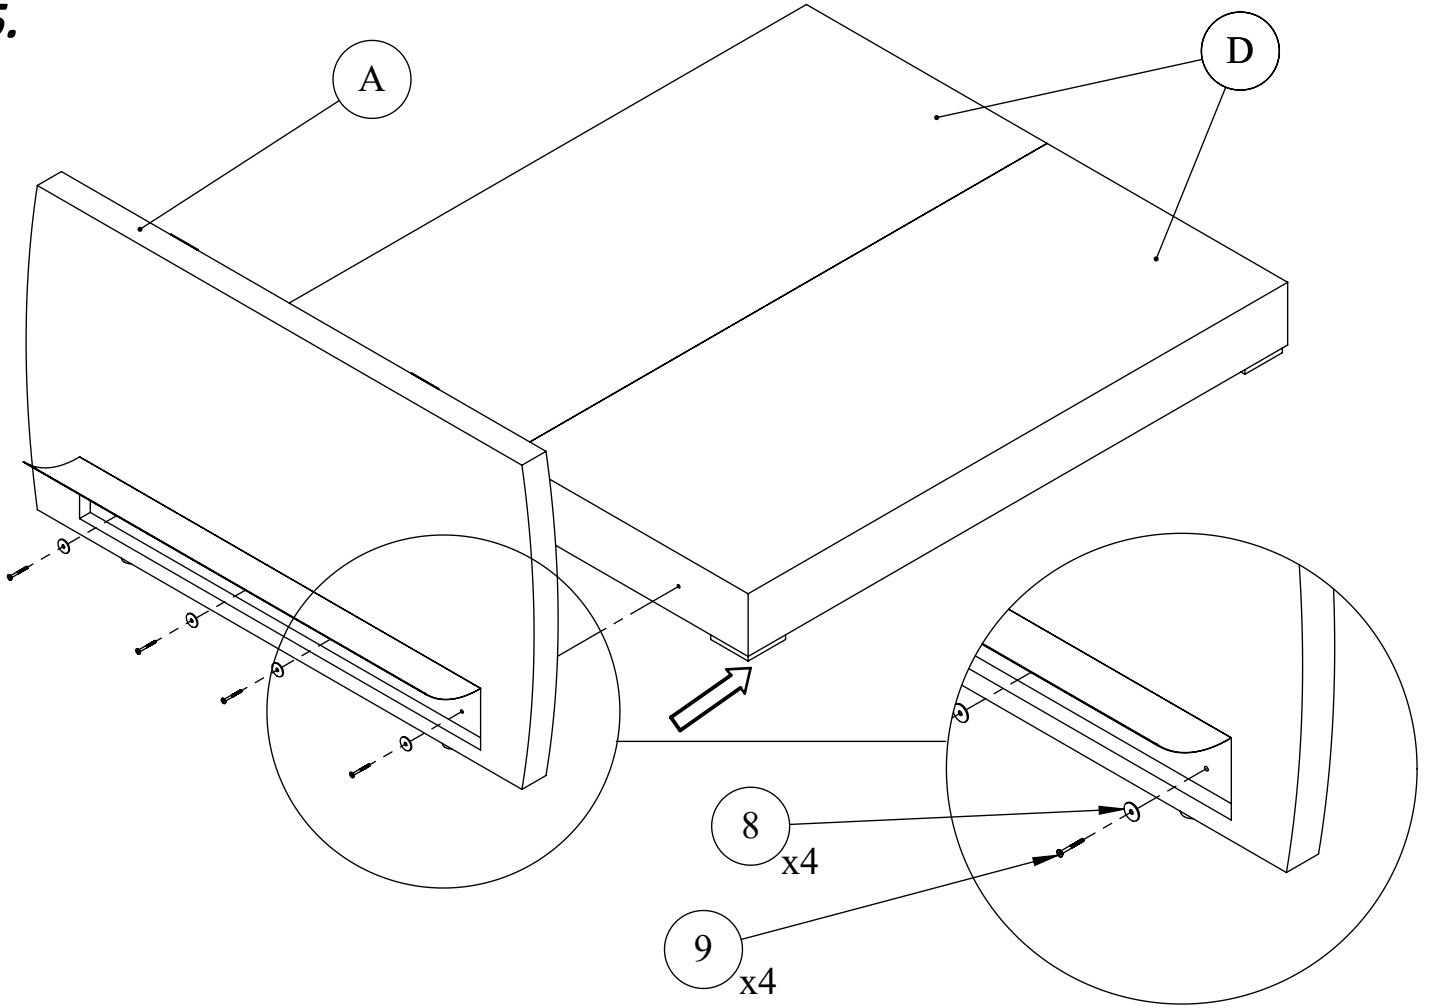

5.

6.

7.

LED SET 2 LAMBDA 173

ERAC	CE	IP20	LED					
	6500K	ON OFF	15 000	30 000h	<1s		(mm)	11x15x173
	50 lm	kWh/1000h	2,4	IN : 230V~50Hz; OUT LED : 12VDC MAX 2,2W				
	A+							

2x

173mm