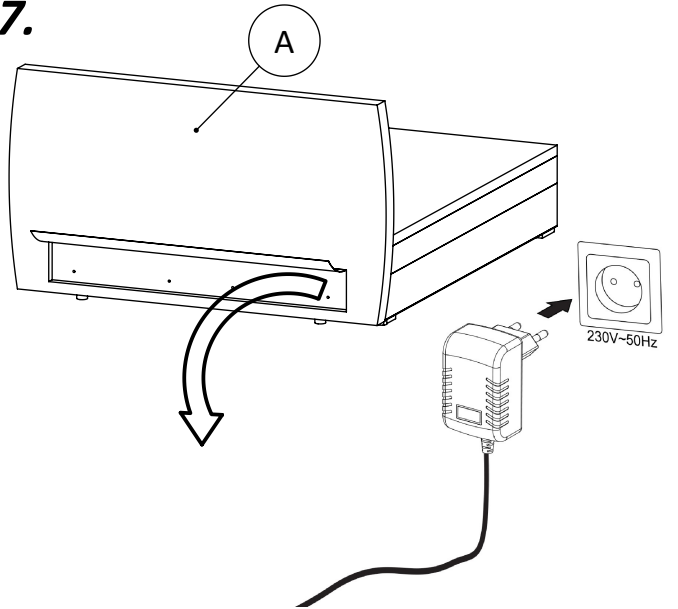

5.

6.

7.

LED SET 2 LAMBDA 173

ERAC	CE	IP20	LED					
	6500K	ON OFF	15 000	30 000h	<1s		(mm)	11x15x173
	50 lm	kWh/1000h	2,4	IN : 230V~50Hz; OUT LED : 12VDC MAX 2,2W				
	A+							

2x

173mm